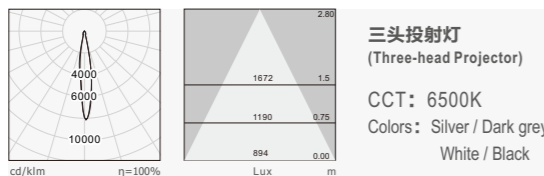

Item No	Power | Flux	Beam angle	L*W*H
453-FH390G60W	60W / 4240 lm	12°/38°	390*160*230