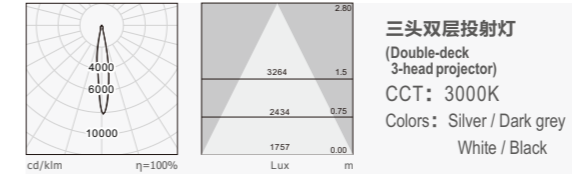

Applications: Outdoor & Indoor facades, billboard, Architectural lighting etc.

产品细节 Details

规格参数 Technical Data

名称: 453 投射灯
类型: 投射灯
灯体材料: 压铸铝
表面处理: 静电喷涂
光源: COB
整灯光效: 70 lm/W
显色指数: ≥80
色温: 3000K/4000K/6500K
输入电压: 220-240V
驱动电源: 高转换率驱动电源
控制组件: DMX512
灯具寿命: 3万小时
电气等级: II

Product name: 453 Architecture projector
Type: Architecture projector
Housing material: Castiron
Surface finish: Electrostatic thermo-painting
Light source: COB
Luminaire efficiency: 70 lm/W
CRI: ≥80
Color temperature: 3000K / 4000K / 6500K
Input voltage: 220-240V
Driver: High efficiency driver
Control methods: DMX512
Lifespan: 30000h
Electrical grade: II

标准灯具 Standard single fitting

Item No	Power Flux	Beam angle	L*W*H
453-FH390G60W	60W / 4200 lm	12°/38°	390*160*230

Item No	Power Flux	Beam angle	L*W*H
453-FH390G60W	60W / 4220 lm	12°/38°	390*160*230

Item No	Power Flux	Beam angle	L*W*H
453-FH390G60W	60W / 4240 lm	12°/38°	390*160*230