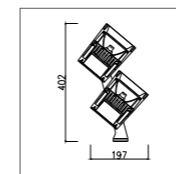

标准灯具 Standard single fitting

Item No	Power Flux	Beam angle	L*W*H
453-FH390G60W	60W / 4200 lm	12°/38°	390*160*230

Item No	Power Flux	Beam angle	L*W*H
453-FH390G60W	60W / 4220 lm	12°/38°	390*160*230

Item No	Power Flux	Beam angle	L*W*H
453-FH390G60W	60W / 4240 lm	12°/38°	390*160*230

Item No	Power Flux	Beam angle	L*W*H
453A-FH390G120W	120W / 8400 lm	12°/38°	390*160*400

Item No	Power Flux	Beam angle	L*W*H
453A-FH390G120W	120W / 8440 lm	12°/38°	390*160*400

Item No	Power Flux	Beam angle	L*W*H
453A-FH390G120W	120W / 8420 lm	12°/38°	390*160*400