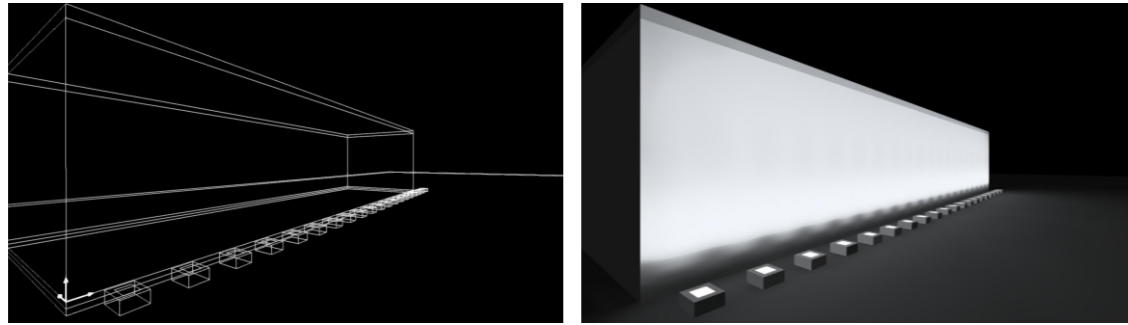

Stark 斯塔克

453 投射灯

Projector technical data sheet

453 斯塔克系列是一款设计简洁但实用的多功能LED投射灯，灯体采用优质铝合金，粉末喷涂表面处理，坚固耐用不易变色和刮花，采用防水结构，防护等级达到IP66。使用进口高亮度COB光源，亮度高，色温一致性好。斯塔克系列有单头、双头、三头及四头多种款式，应用场所：室内室外立面、广告牌、建筑景观亮化等场所照明。

453 Stark series is one compact and multi-functional LED projector, waterproof structure is adopted, IP66, whole aluminum alloy die-cast housing in durable corrosion resistance, anti-fading and anti-scratch electrostatic powder coated finish. Imported high efficiency COB LED light source ensure great consistency of the CCT. The Stark series includes 4 types: single head, double heads, three heads, and four heads options.

Applications: Outdoor & Indoor facades, billboard, Architectural lighting etc.

产品细节 Details

规格参数 Technical Data

名称: 453 投射灯
类型: 投射灯
灯体材料: 压铸铝
表面处理: 静电喷涂
光源: COB
整灯光效: 70 lm/W
显色指数: ≥80
色温: 3000K/4000K/6500K
输入电压: 220-240V
驱动电源: 高转换率驱动电源
控制组件: DMX512
灯具寿命: 3万小时
电气等级: II

Product name: 453 Architecture projector
Type: Architecture projector
Housing material: Castiron
Surface finish: Electrostatic thermo-painting
Light source: COB
Luminaire efficiency: 70 lm/W
CRI: ≥80
Color temperature: 3000K / 4000K / 6500K
Input voltage: 220-240V
Driver: High efficiency driver
Control methods: DMX512
Lifespan: 30000h
Electrical grade: II

标准灯具 Standard single fitting

Item No	Power Flux	Beam angle	L*W*H
453-FH390G60W	60W / 4200 lm	12°/38°	390*160*230

Item No	Power Flux	Beam angle	L*W*H
453-FH390G60W	60W / 4220 lm	12°/38°	390*160*230

Item No	Power Flux	Beam angle	L*W*H
453-FH390G60W	60W / 4240 lm	12°/38°	390*160*230