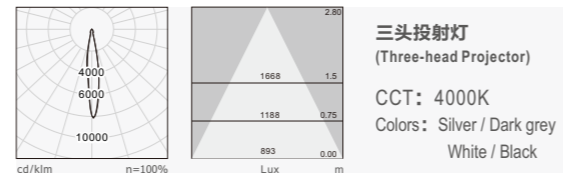

Item No	Power | Flux	Beam angle	L*W*H
453-FH390G60W	60W / 4220 lm	12°/38°	390*160*230