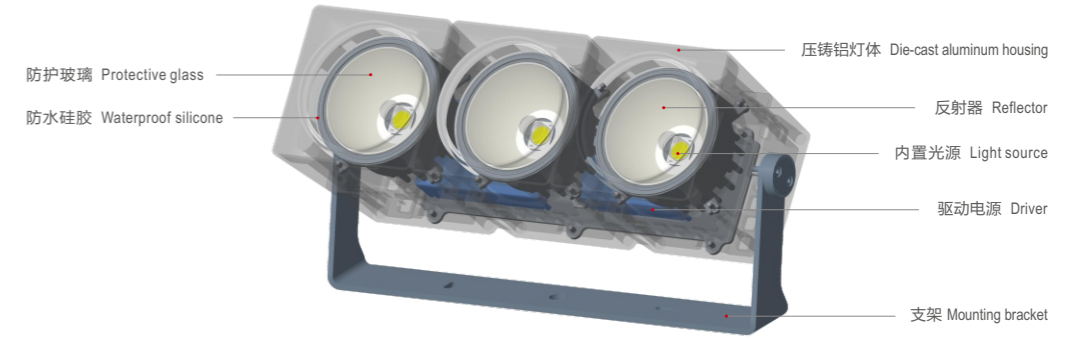

产品细节 Details