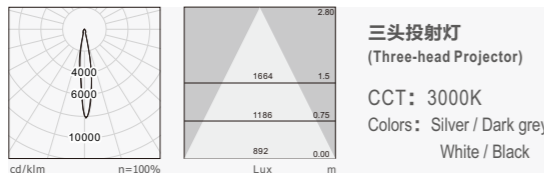

标准灯具 Standard single fitting

Item No	Power | Flux	Beam angle	L*W*H
453-FH390G60W	60W / 4200 lm	12°/38°	390*160*230