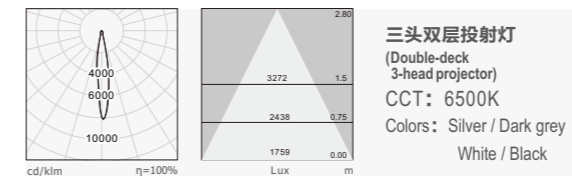

Applications: Outdoor & Indoor facades, billboard, Architectural lighting etc.

产品细节 Details

规格参数 Technical Data

名称: 453 投射灯
类型: 投射灯
灯体材料: 压铸铝
表面处理: 静电喷涂
光源: COB
整灯光效: 70 lm/W
显色指数: ≥80
色温: 3000K/4000K/6500K
输入电压: 220-240V
驱动电源: 高转换率驱动电源
控制组件: DMX512
灯具寿命: 3万小时
电气等级: II

Product name: 453 Architecture projector
Type: Architecture projector
Housing material: Castiron
Surface finish: Electrostatic thermo-painting
Light source: COB
Luminaire efficiency: 70 lm/W
CRI: ≥80
Color temperature: 3000K / 4000K / 6500K
Input voltage: 220-240V
Driver: High efficiency driver
Control methods: DMX512
Lifespan: 30000h
Electrical grade: II

标准灯具 Standard single fitting

Item No	Power Flux	Beam angle	L*W*H
453-FH390G60W	60W / 4200 lm	12°/38°	390*160*230

Item No	Power Flux	Beam angle	L*W*H
453-FH390G60W	60W / 4220 lm	12°/38°	390*160*230

Item No	Power Flux	Beam angle	L*W*H
453-FH390G60W	60W / 4240 lm	12°/38°	390*160*230

Item No	Power Flux	Beam angle	L*W*H
453A-FH390G120W	120W / 8400 lm	12°/38°	390*160*400

Item No	Power Flux	Beam angle	L*W*H
453A-FH390G120W	120W / 8440 lm	12°/38°	390*160*400

Item No	Power Flux	Beam angle	L*W*H
453A-FH390G120W	120W / 8420 lm	12°/38°	390*160*400