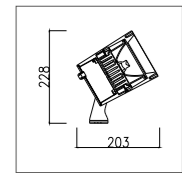

标准灯具 Standard single fitting

Item No	Power Flux	Beam angle	L*W*H
453-FH390G60W	60W / 4200 lm	12°/38°	390*160*230

Item No	Power Flux	Beam angle	L*W*H
453-FH390G60W	60W / 4220 lm	12°/38°	390*160*230

Item No	Power Flux	Beam angle	L*W*H
453-FH390G60W	60W / 4240 lm	12°/38°	390*160*230

Item No	Power Flux	Beam angle	L*W*H
453A-FH390G120W	120W / 8400 lm	12°/38°	390*160*400

Item No	Power Flux	Beam angle	L*W*H
453A-FH390G120W	120W / 8440 lm	12°/38°	390*160*400

Item No	Power Flux	Beam angle	L*W*H
453A-FH390G120W	120W / 8420 lm	12°/38°	390*160*400