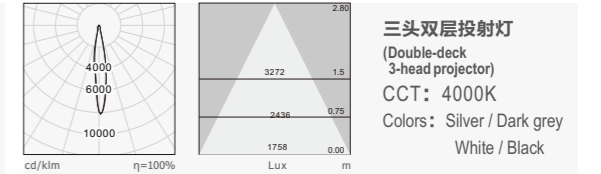

Item No	Power | Flux	Beam angle	L*W*H
453A-FH390G120W	120W / 8420 lm	12°/38°	390*160*400