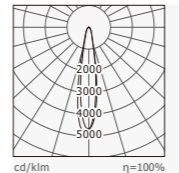

导轨射灯
(Track Spot light)
CCT: 4000K
Colors: Silver /
White / Black

Item No 531-TS85T10W
Power | Flux 10W / 770 lm
Beam angle 12° / 24° / 36°
L*W*H φ 60*134