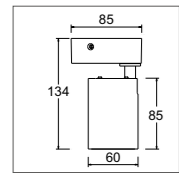

导轨射灯
(Track Spot light)
CCT: 6500K
Colors: Silver /
White / Black

Item No 531-TS85T10W
Power | Flux 10W / 790 lm
Beam angle 12° / 24° / 36°
L*W*H φ 60*134