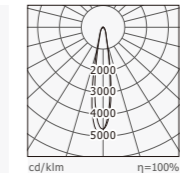

吸顶射灯
(Ceiling Mounted Spot light)
CCT: 3000K
Colors: Silver /
White / Black

Item No 531-CS85T10W
Power | Flux 10W / 750 lm
Beam angle 12° / 24° / 36°
L*W*H φ 60*134

吸顶射灯
(Ceiling Mounted Spot light)
CCT: 4000K
Colors: Silver /
White / Black

Item No 531-CS85T10W
Power | Flux 10W / 770 lm
Beam angle 12° / 24° / 36°
L*W*H φ 60*134