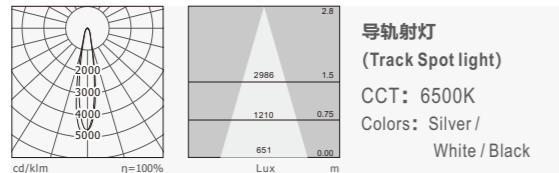

导轨射灯
(Track Spot light)
CCT: 6500K
Colors: Silver /
White / Black

Item No 531-TS85T10W
Power | Flux 10W / 790 lm
Beam angle 12° / 24° / 36°
L*W*H φ 60*134

吸顶射灯
(Ceiling Mounted Spot light)
CCT: 6500K
Colors: Silver /
White / Black

Item No 531-CS85T10W
Power | Flux 10W / 790 lm
Beam angle 12° / 24° / 36°
L*W*H φ 60*134

关联产品 Related products