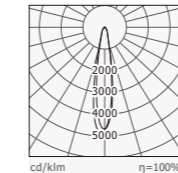

标准灯具 Standard single fitting

导轨射灯
(Track Spot light)
CCT: 3000K
Colors: Silver /
White / Black

Item No 531-TS85T10W
Power | Flux 10W / 750 lm
Beam angle 12° / 24° / 36°
L*W*H φ 60*134

导轨射灯
(Track Spot light)
CCT: 4000K
Colors: Silver /
White / Black

Item No 531-TS85T10W
Power | Flux 10W / 770 lm
Beam angle 12° / 24° / 36°
L*W*H φ 60*134

吸顶射灯
(Ceiling Mounted Spot light)
CCT: 3000K
Colors: Silver /
White / Black

Item No 531-CS85T10W
Power | Flux 10W / 750 lm
Beam angle 12° / 24° / 36°
L*W*H φ 60*134

吸顶射灯
(Ceiling Mounted Spot light)
CCT: 4000K
Colors: Silver /
White / Black

Item No 531-CS85T10W
Power | Flux 10W / 770 lm
Beam angle 12° / 24° / 36°
L*W*H φ 60*134

导轨射灯
(Track Spot light)
CCT: 6500K
Colors: Silver /
White / Black

Item No 531-TS85T10W
Power | Flux 10W / 790 lm
Beam angle 12° / 24° / 36°
L*W*H φ 60*134

吸顶射灯
(Ceiling Mounted Spot light)
CCT: 6500K
Colors: Silver /
White / Black

Item No 531-CS85T10W
Power | Flux 10W / 790 lm
Beam angle 12° / 24° / 36°
L*W*H φ 60*134

关联产品 Related products