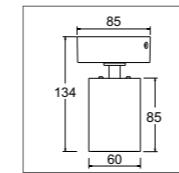

吸顶射灯
(Ceiling Mounted Spot light)
CCT: 6500K
Colors: Silver /
White / Black

Item No 531-CS85T10W
Power | Flux 10W / 790 lm
Beam angle 12° / 24° / 36°
L*W*H φ 60*134