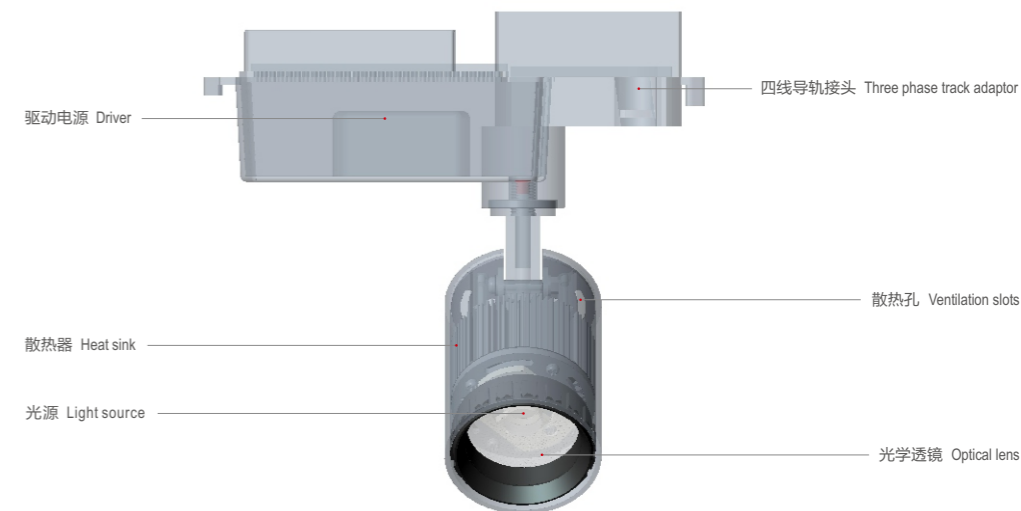

OXEYE TRACK/CEILING MOUNTED SPOT LIGHT 531

Oxeye 天眼

531 导轨/吸顶射灯

Track/Ceiling Mounted spot light technical data sheet

531 导轨/吸顶射灯，采用优质铝合金结构，静电烤漆喷涂处理，防尘耐用不易刮花，照射角度可灵活调节，专业设计的反射器是根据LED光波长研发，优化了其光学性能并实现了最高的灯具照明效率，有12° /24° /38° 三种光束角，先进的热管理技术，散热优异，确保了灯具最大光输出的持续性及色温的一致性。此灯有导轨和吸顶两种安装方式。

应用场所：商场、专卖店、酒店、展览展示等场所。

531 track/ceiling mounted spot light with high quality extruded aluminum alloy in durable corrosion resistance, anti-fading and anti-scratch electrostatic thermo-painting finish. Professionally reflector designed according to different LED wave length well optimized the optimized the optical property and at the same time achieved the maximum lighting efficiency, 12° / 24° / 38° three beam angles available. Advance thermal management technology to ensure consistency of LED life span, color temperature and maximize output lumens. There are both track and ceiling mounted installed way for this fixture.

Applications: Shopping malls, specialty stores, hotels, exhibitions and other places.

产品细节 Details

规格参数 Technical Data

名称: 531射灯
 类型: 导轨/吸顶射灯
 灯体材料: 优质铝合金
 表面处理: 静电喷涂
 光源: COB
 整灯光效: 75 lm/W
 显色指数: ≥85
 色温: 3000K/ 4000K/6500K
 输入电压: 220-240V
 驱动电源: 高转换率驱动电源
 灯具寿命: 3万小时
 电气等级: II

Product name: 531 Spot light
 Type: Track/Ceiling Spot light
 Housing material: High quality aluminum alloy
 Surface finish: Electrostatic thermo-painting
 Light source: COB
 Luminaire efficiency: 75 lm/W
 CRI: ≥85
 Color temperature: 3000K/ 4000K/6500K
 Input voltage: 220-240V
 Driver: High efficiency driver
 Lifespan: 30000h
 Electrical grade: II