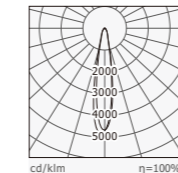

吸顶射灯
(Ceiling Mounted Spot light)
CCT: 6500K
Colors: Silver /
White / Black

Item No 531-CS85T10W
Power | Flux 10W / 790 lm
Beam angle 12° / 24° / 36°
L*W*H φ 60*134