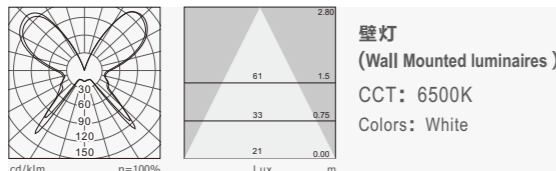

壁灯
(Wall Mounted luminaires)
CCT: 6500K
Colors: White

Item No: 724A-VM170T10W
Power | Flux: 10W / 750 lm
L*W*H: φ 170*130