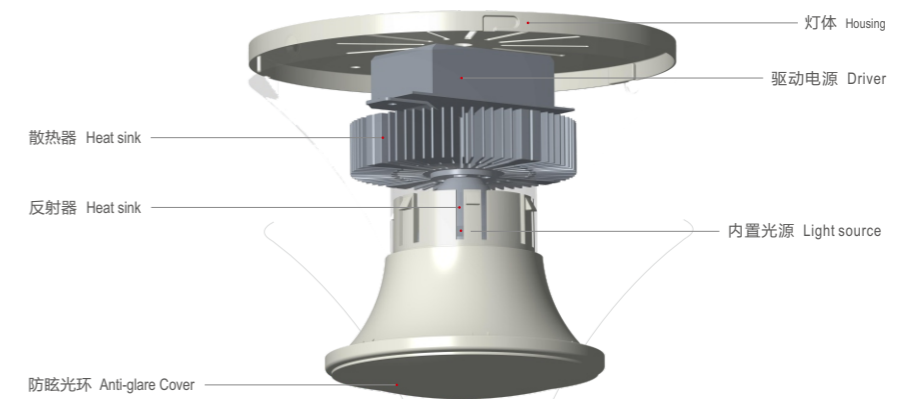

Eclipse 日食

724A 吸顶灯/壁灯

Ceiling/wall mounted luminaires technical data sheet

724A 日食壁灯/吸顶灯，灯体采用钢板材质，反射表面 Nanoflex 纳米喷涂，反射效率高达93%。二次反射间接照明出光舒适柔和，扩散角度广，防眩光效果好。先进的热管理技术，散热效果优异，确保了灯具最大光输出的持续性及色温的一致性。

应用场所：写字楼、商业洽谈区、商业店铺、酒店、商场、公共建筑等。

724A Eclipse series, housing made of steel sheet and aluminum frame, reflection surface is in Nanoflex powder coating with very high reflection efficiency to achieve the maximum output efficiency and makes soft and glare free light output with wide beam angle via secondary reflection. Advanced thermal management technology to ensure consistency of LED life span, color temperature and maximize output lumens. Applications: Offices, schools, hospitals, hotels, shopping malls, public buildings etc.

产品细节 Details

规格参数 Technical Data

名称：724A 壁灯/吸顶灯  
 类型：壁灯/吸顶灯  
 灯体材料：钢板材料，铝合金边框  
 表面处理：纳米涂层喷涂  
 控光面罩：PMMA  
 光源：COB  
 整灯光效：71 lm/W  
 显色指数：≥80  
 色温：3000K/4000K/6500K  
 输入电压：220-240V  
 驱动电源：高转换率驱动电源  
 灯具寿命：3万小时  
 电气等级：II

Product name: 724A Ceiling/wall mounted luminaire  
 Type: Ceiling/wall mounted luminaires  
 Housing material: Steel sheet and aluminum frame  
 Surface finish: Nanoflex powder coating  
 Diffuser material: PMMA  
 Light source: COB  
 Luminaire efficiency: 71 lm/W  
 CRI: ≥80  
 Color temperature: 3000K / 4000K / 6500K  
 Input voltage: 220-240V  
 Driver: High efficiency driver  
 Lifespan: 30000h  
 Electrical grade: II