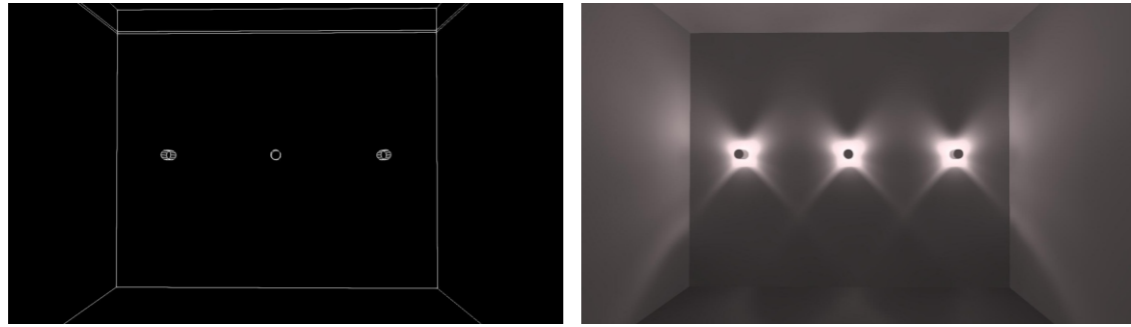

标准灯具 Standard single fitting

壁灯
(Wall Mounted luminaires)
CCT: 3000K
Colors: White

Item No: 724A-VM170T10W
Power | Flux: 10W / 710 lm
L*W*H: φ 170*130

壁灯
(Wall Mounted luminaires)
CCT: 6500K
Colors: White

Item No: 724A-VM170T10W
Power | Flux: 10W / 750 lm
L*W*H: φ 170*130

壁灯
(Wall Mounted luminaires)
CCT: 4000K
Colors: White

Item No: 724A-VM170T10W
Power | Flux: 10W / 730 lm
L*W*H: φ 170*130

关联产品 Related products

标准灯具 Standard single fitting