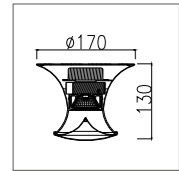

壁灯
(Wall Mounted luminaires)
CCT: 6500K
Colors: White

Item No: 724A-VM170T10W
Power | Flux: 10W / 750 lm
L*W*H: φ 170*130