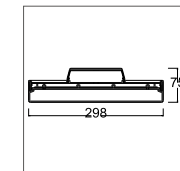

下出光吊灯
(Down light only)
CCT: 4000K
Colors: White

Item No	Power | Flux	L*W*H
747C-CM1140T36W	36W / 3548 lm	1140*298*75
747C-CM1700T54W	54W / 5312 lm	1700*298*75