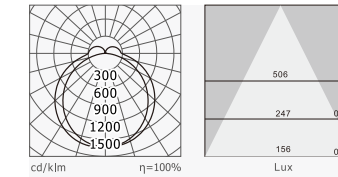

下出光吊灯
(Down light only)
CCT: 3000K
Colors: White

Item No	Power | Flux	L*W*H
747C-CM1140T36W	36W / 3528 lm	1140*298*75
747C-CM1700T54W	54W / 5292 lm	1700*298*75