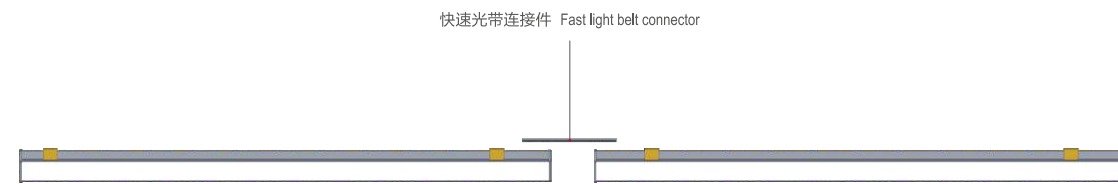

配件 Accessories

线形无影光带示意图 Shadow-free linear continuous connection demonstration