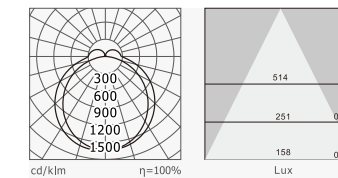

标准灯具 Standard single fitting

下出光吊灯
(Down light only)
CCT: 3000K
Colors: White

Item No	Power | Flux	L*W*H
747C-SM1140T36W	36W / 3528 lm	1140*298*75
747C-SM1700T54W	54W / 5292 lm	1700*298*75

下出光吊灯
(Down light only)
CCT: 4000K
Colors: White

Item No	Power | Flux	L*W*H
747C-SM1140T36W	36W / 3528 lm	1140*298*75
747C-SM1700T54W	54W / 5292 lm	1700*298*75

下出光吊灯
(Down light only)
CCT: 3000K
Colors: White

Item No	Power | Flux	L*W*H
747C-CM1140T36W	36W / 3528 lm	1140*298*75
747C-CM1700T54W	54W / 5292 lm	1700*298*75

下出光吊灯
(Down light only)
CCT: 4000K
Colors: White

Item No	Power | Flux	L*W*H
747C-CM1140T36W	36W / 3548 lm	1140*298*75
747C-CM1700T54W	54W / 5312 lm	1700*298*75

下出光吊灯
(Down light only)
CCT: 6500K
Colors: White

Item No	Power | Flux	L*W*H
747C-SM1140T36W	36W / 3528 lm	1140*298*75
747C-SM1700T54W	54W / 5292 lm	1700*298*75

下出光吊灯
(Down light only)
CCT: 6500K
Colors: White

Item No	Power | Flux	L*W*H
747C-CM1140T36W	36W / 3568 lm	1140*298*75
747C-CM1700T54W	54W / 5332 lm	1700*298*75

关联产品 Related products