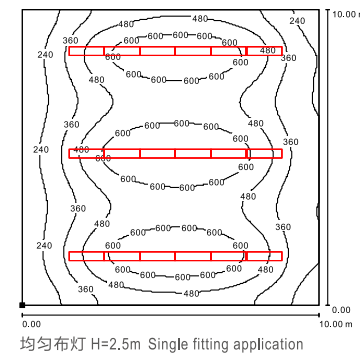

应用参考 Application reference

Open space: 10m x 10m x 3m; reflectance (%): ceiling80/wall50/floor20/ floor ceiling walls; illuminance is the average lux level on 0.75m working surface; "H" is the fittings installation height

开放式空间：10m x 10m x 3m；反射率(%)：天花板 80/墙壁50/地板20；照度为 0.75m工作面平均照度；H为灯具安装离地高度。

Item No	Power | Flux	Number	W/m²	H=2.8m Illuminance(Lux)
747C-SM1140T36W	36W / 3528 lm	16	5.76	395
747C-SM7200T180W	216W / 21168 lm	3	6.48	373