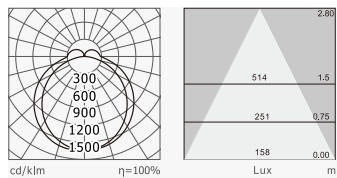

下出光吊灯
(Down light only)
CCT: 6500K
Colors: White

Item No	Power | Flux	L*W*H
747C-SM1140T36W	36W / 3528 lm	1140*298*75
747C-SM1700T54W	54W / 5292 lm	1700*298*75