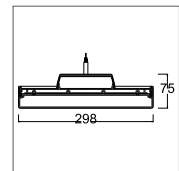

下出光吊灯
(Down light only)
CCT: 4000K
Colors: White

Item No	Power | Flux	L*W*H
747C-SM1140T36W	36W / 3528 lm	1140*298*75
747C-SM1700T54W	54W / 5292 lm	1700*298*75