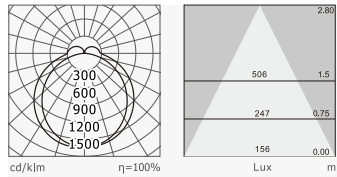

标准灯具 Standard single fitting

下出光吊灯
(Down light only)
CCT: 3000K
Colors: White

Item No	Power | Flux	L*W*H
747C-SM1140T36W	36W / 3528 lm	1140*298*75
747C-SM1700T54W	54W / 5292 lm	1700*298*75