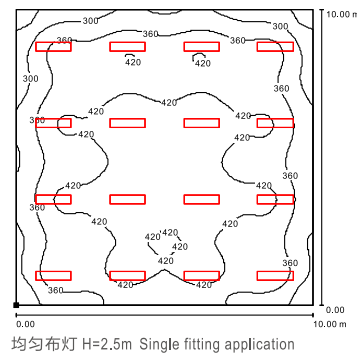

应用参考 Application reference

Open space: 10m x 10m x 3m; reflectance (%): ceiling80/wall50/floor20/ floor ceiling walls; illuminance is the average lux level on 0.75m working surface; "H" is the fittings installation height

开放式空间：10m x 10m x 3m；反射率(%)：天花板 80/墙壁50/地板20；照度为 0.75m工作面平均照度；H为灯具安装离地高度。

Item No	Power | Flux	Number	W/m²	H=2.8m Illuminance(Lux)
747C-SM1140T36W	36W / 3528 lm	16	5.76	395
747C-SM7200T180W	216W / 21168 lm	3	6.48	373