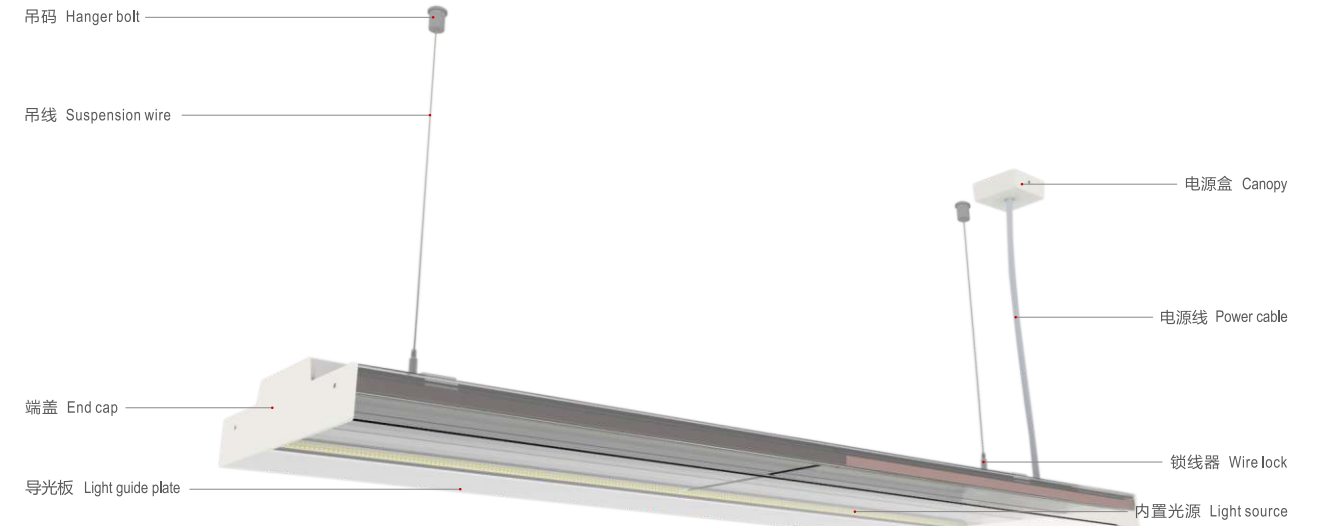

IVAN SUSPENDED/CEILING SURFACE MOUNTED LUMINAIRE 747C

产品细节 Details

规格参数 Technical Data

名称: 747C 吊灯/吸顶灯
 类型: 吊灯/吸顶灯
 灯体材料: 优质铝合金
 表面处理: 静电烤漆
 控光面罩: PC
 光源: SMD
 整灯光效: 98 lm/W
 显色指数: ≥83
 色温: 3000K / 4000K / 6500K
 输入电压: 220-240V
 驱动电源: 高转换率驱动电源
 灯具寿命: 3万小时
 电气等级: I

Product name: 747C Suspended/Ceiling surface mounted luminaire
Type: Suspended/Ceiling surface mounted luminaires
Housing material: High-quality Aluminum alloy
Surface finish: Electrostatic thermo-painting
Diffuser material: PC
Light source: SMD
Luminaire efficiency: 98 lm/W
CRI: ≥83
Color temperature: 3000K / 4000K / 6500K
Input voltage: 220-240V
Driver: High efficiency driver
Lifespan: 30000h
Electrical grade: I

Ivan 艾凡

747C 吊灯/吸顶灯

Suspended/Ceiling surface mounted luminaires technical data sheet

747C 艾凡线形灯为简约式LED灯具，采用优质铝合金型材灯体，灯具线条硬朗美观、外观尺寸比例科学，结构合理，安装维护方便灵活。灯具运用防眩光灯罩控光，防眩光效果好，PC控光面罩根据LED光波长开发，整个发光面罩盖住灯体，无灯框设计，可实现180度发光。出光均匀无阴影，控光面罩与灯体完美结合使整个灯具更加美观。先进的热管理技术，散热优异，确保了灯具最大光输出的持续性及色温的一致性。单灯最长可做6000mm。

应用场所：写字楼、学校、医院、高档超市、商场、酒店、公共建筑、车站机场、地铁等。

747C specification Grade Suspend mounted linear LED Luminaire. Housing made of high pressure extruded aluminum construction, With beautiful appearance, the scientific proportion and reasonable dimensions strong and beautiful outline. High-quality anti-glare PC diffuser is special designed for LED light wave and it covers the whole lamp body, trimless, 180 degree lighting beam angle. Uniform lighting distributions, looks more beautiful. Advanced thermal management technology to ensure consistency of LED life span, color temperature and maximize output lumens. Single lamp can do up to 6000mm.