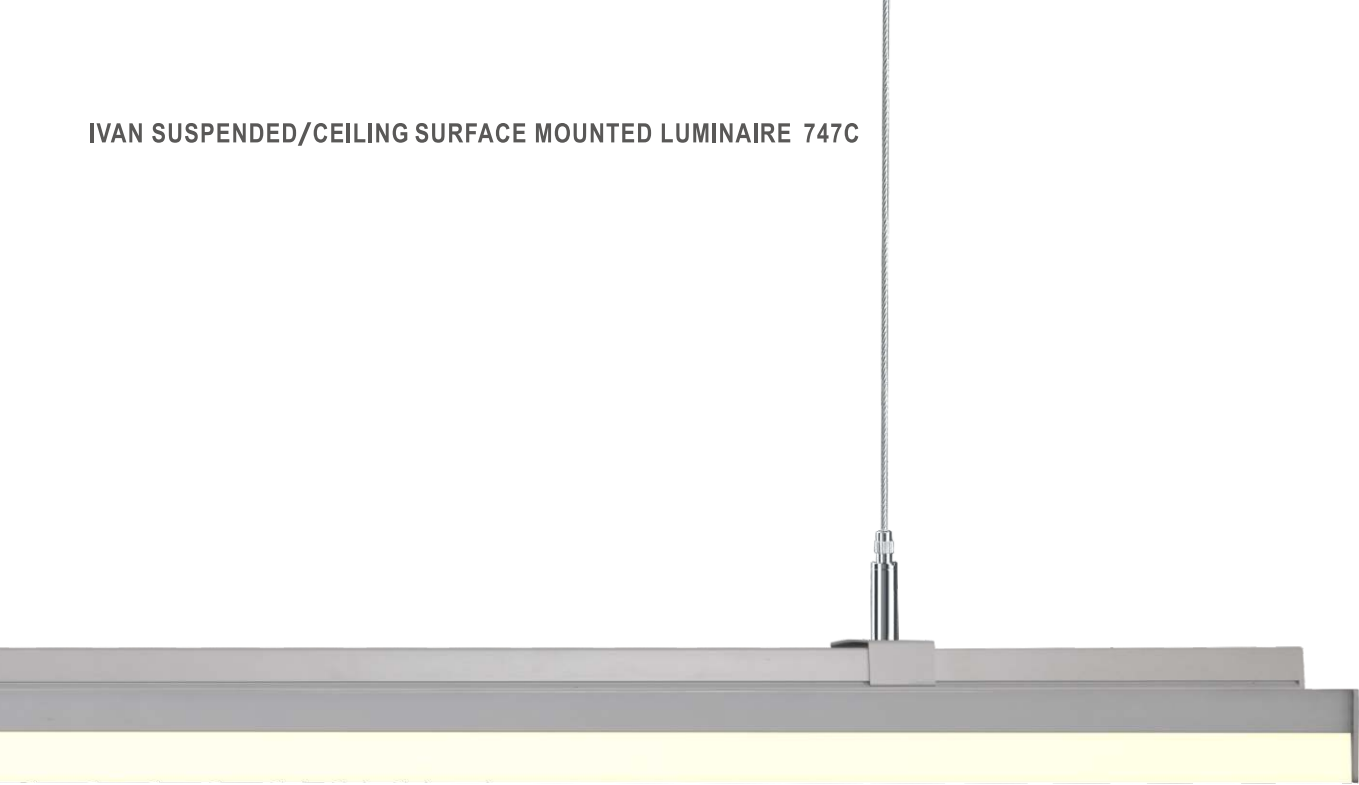

IVAN SUSPENDED/CEILING SURFACE MOUNTED LUMINAIRE 747C

产品细节 Details

规格参数 Technical Data

名称: 747C 吊灯/吸顶灯
 类型: 吊灯/吸顶灯
 灯体材料: 优质铝合金
 表面处理: 静电烤漆
 控光面罩: PC
 光源: SMD
 整灯光效: 98 lm/W
 显色指数: ≥83
 色温: 3000K / 4000K / 6500K
 输入电压: 220-240V
 驱动电源: 高转换率驱动电源
 灯具寿命: 3万小时
 电气等级: I

Product name: 747C Suspended/Ceiling surface mounted luminaire
Type: Suspended/Ceiling surface mounted luminaires
Housing material: High-quality Aluminum alloy
Surface finish: Electrostatic thermo-painting
Diffuser material: PC
Light source: SMD
Luminaire efficiency: 98 lm/W
CRI: ≥83
Color temperature: 3000K / 4000K / 6500K
Input voltage: 220-240V
Driver: High efficiency driver
Lifespan: 30000h
Electrical grade: I

Ivan 艾凡

747C 吊灯/吸顶灯

Suspended/Ceiling surface mounted luminaires technical data sheet

747C 艾凡线形灯为简约式LED灯具，采用优质铝合金型材灯体，灯具线条硬朗美观、外观尺寸比例科学，结构合理，安装维护方便灵活。灯具运用防眩光灯罩控光，防眩光效果好，PC控光面罩根据LED光波长开发，整个发光面罩盖住灯体，无灯框设计，可实现180度发光。出光均匀无阴影，控光面罩与灯体完美结合使整个灯具更加美观。先进的热管理技术，散热优异，确保了灯具最大光输出的持续性及色温的一致性。单灯最长可做6000mm。

应用场所：写字楼、学校、医院、高档超市、商场、酒店、公共建筑、车站机场、地铁等。

747C specification Grade Suspend mounted linear LED Luminaire. Housing made of high pressure extruded aluminum construction, With beautiful appearance, the scientific proportion and reasonable dimensions strong and beautiful outline. High-quality anti-glare PC diffuser is special designed for LED light wave and it covers the whole lamp body, trimless, 180 degree lighting beam angle. Uniform lighting distributions, looks more beautiful. Advanced thermal management technology to ensure consistency of LED life span, color temperature and maximize output lumens. Single lamp can do up to 6000mm.