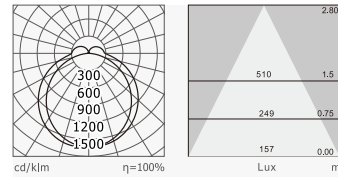

标准灯具 Standard single fitting

下出光吊灯
(Down light only)
CCT: 3000K
Colors: White

Item No	Power Flux	L*W*H
747C-SM1140T36W	36W / 3528 lm	1140*298*75
747C-SM1700T54W	54W / 5292 lm	1700*298*75

下出光吊灯
(Down light only)
CCT: 4000K
Colors: White