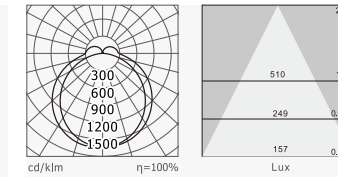

下出光吊灯
(Down light only)
CCT: 4000K
Colors: White

Item No	Power | Flux	L*W*H
747C-CM1140T36W	36W / 3548 lm	1140*298*75
747C-CM1700T54W	54W / 5312 lm	1700*298*75