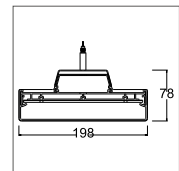

下出光吊灯
(Down light only)
CCT: 6500K
Colors: White

Item No	Power | Flux	L*W*H
747B-SM1140T18W	18W / 1804 lm	1140*198*78
747B-SM1700T27W	27W / 2686 lm	1700*198*78
747B-SM1140T36W	36W / 3568 lm	1140*198*78
747B-SM1700T54W	54W / 5332 lm	1700*198*78