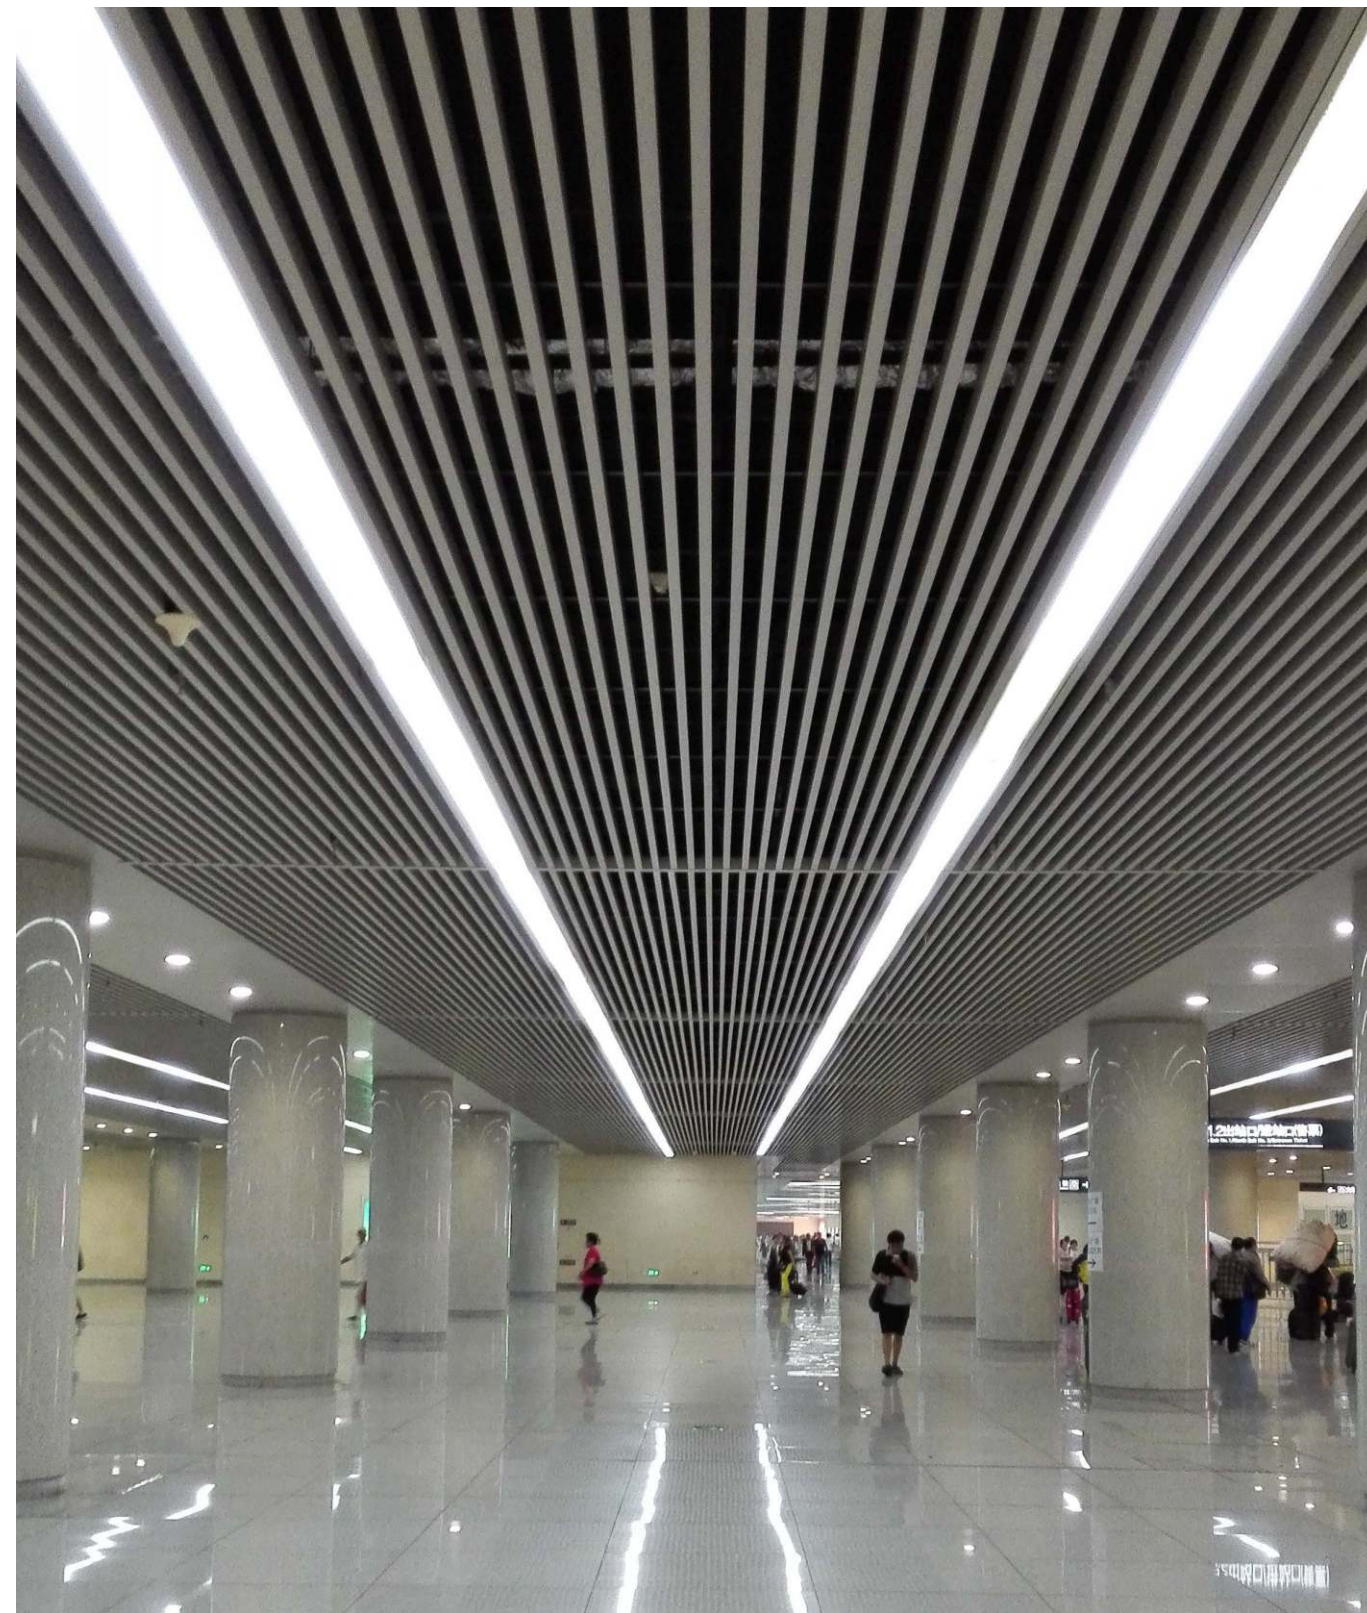

↑
Ivan 艾凡系列 747B吸顶灯 公共场所实景图