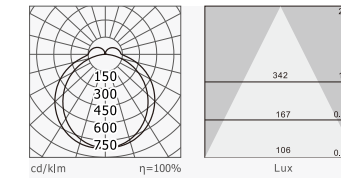

标准灯具 Standard single fitting

下出光吊灯
(Down light only)
CCT: 3000K
Colors: White

Item No	Power | Flux	L*W*H
747B-SM1140T18W	18W / 1764 lm	1140*198*78
747B-SM1700T27W	27W / 2646 lm	1700*198*78
747B-SM1140T36W	36W / 3528 lm	1140*198*78
747B-SM1700T54W	54W / 5292 lm	1700*198*78

下出光吊灯
(Down light only)
CCT: 4000K
Colors: White

Item No	Power | Flux	L*W*H
747B-SM1140T18W	18W / 1784 lm	1140*198*78
747B-SM1700T27W	27W / 2666 lm	1700*198*78
747B-SM1140T36W	36W / 3548 lm	1140*198*78
747B-SM1700T54W	54W / 5312 lm	1700*198*78

吸顶灯
(Up&down light)
CCT: 3000K
Colors: White

Item No	Power | Flux	L*W*H
747B-CM1140T18W	18W / 1764 lm	1140*198*78
747B-CM1700T27W	27W / 2646 lm	1700*198*78
747B-CM1140T36W	36W / 3528 lm	1140*198*78
747B-CM1700T54W	54W / 5292 lm	1700*198*78

吸顶灯
(Up&down light)
CCT: 4000K
Colors: White

Item No	Power | Flux	L*W*H
747B-CM1140T18W	18W / 1784 lm	1140*198*78
747B-CM1700T27W	27W / 2666 lm	1700*198*78
747B-CM1140T36W	36W / 3548 lm	1140*198*78
747B-CM1700T54W	54W / 5312 lm	1700*198*78

下出光吊灯
(Down light only)
CCT: 6500K
Colors: White

Item No	Power | Flux	L*W*H
747B-SM1140T18W	18W / 1804 lm	1140*198*78
747B-SM1700T27W	27W / 2686 lm	1700*198*78
747B-SM1140T36W	36W / 3568 lm	1140*198*78
747B-SM1700T54W	54W / 5332 lm	1700*198*78

吸顶灯
(Up&down light)
CCT: 6500K
Colors: White

Item No	Power | Flux	L*W*H
747B-CM1140T18W	18W / 1804 lm	1140*198*78
747B-CM1700T27W	27W / 2686 lm	1700*198*78
747B-CM1140T36W	36W / 3568 lm	1140*198*78
747B-CM1700T54W	54W / 5332 lm	1700*198*78

关联产品 Related products