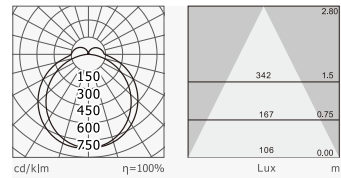

下出光吊灯
(Down light only)
CCT: 6500K
Colors: White

Item No	Power | Flux	L*W*H
747B-SM1140T18W	18W / 1804 lm	1140*198*78
747B-SM1700T27W	27W / 2686 lm	1700*198*78
747B-SM1140T36W	36W / 3568 lm	1140*198*78
747B-SM1700T54W	54W / 5332 lm	1700*198*78