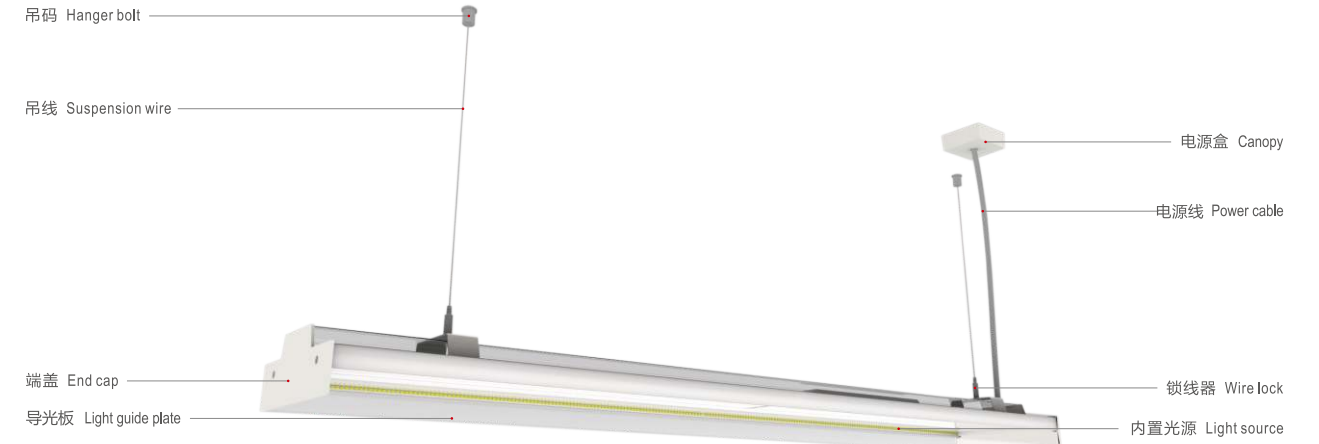

IVAN SUSPENDED/CEILING SURFACE MOUNTED LUMINAIRE 747B

产品细节 Details

规格参数 Technical Data

名称: 747B 吊灯/吸顶灯
 类型: 吊灯/吸顶灯
 灯体材料: 优质铝合金
 表面处理: 静电烤漆
 控光面罩: PC
 光源: SMD
 整灯光效: 98 lm/W
 显色指数: ≥83
 色温: 3000K/4000K/6500K
 输入电压: 220-240V
 驱动电源: 高转换率驱动电源
 灯具寿命: 3万小时
 电气等级: I

Product name: 747B Suspended/Ceiling surface mounted luminaire
Type: Suspended/Ceiling surface mounted luminaires
Housing material: High-quality Aluminum alloy
Surface finish: Electrostatic thermo-painting
Diffuser material: PC
Light source: SMD
Luminaire efficiency: 98 lm/W
CRI: ≥83
Color temperature: 3000K / 4000K / 6500K
Input voltage: 220-240V
Driver: High efficiency driver
Lifespan: 30000h
Electrical grade: I

Ivan 艾凡

747B 吊灯/吸顶灯

Suspended/Ceiling surface mounted luminaires technical data sheet

747B 艾凡线形灯为简约式LED灯具，采用优质铝合金型材灯体，灯具线条硬朗美观、外观尺寸比例科学，结构合理，安装维护方便灵活。灯具运用防眩光灯罩控光，防眩光效果好，PC控光面罩根据LED光波长开发，整个发光面罩盖住灯体，无灯框设计，可实现180度发光。出光均匀无阴影，控光面罩与灯体完美结合使整个灯具更加美观。先进的热管理技术，散热优异，确保了灯具最大光输出的持续性及色温的一致性。单灯最长可做6000mm。

应用场所：写字楼、学校、医院、高档超市、商场、酒店、公共建筑、车站机场、地铁等。

747B specification Grade Suspend mounted linear LED Luminaire. Housing made of high pressure extruded aluminum construction, With beautiful appearance, the scientific proportion and reasonable dimensions strong and beautiful outline. High-quality anti-glare PC diffuser is special designed for LED light wave and it covers the whole lamp body, trimless, 180 degree lighting beam angle. Uniform lighting distributions, looks more beautiful. Advanced thermal management technology to ensure consistency of LED life span, color temperature and maximize output lumens. Single lamp can do up to 6000mm.