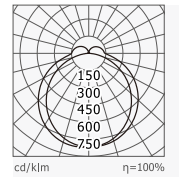

标准灯具 Standard single fitting

下出光吊灯
(Down light only)
CCT: 3000K
Colors: White

Item No	Power Flux	L*W*H
747B-SM1140T18W	18W / 1764 lm	1140*198*78
747B-SM1700T27W	27W / 2646 lm	1700*198*78
747B-SM1140T36W	36W / 3528 lm	1140*198*78
747B-SM1700T54W	54W / 5292 lm	1700*198*78