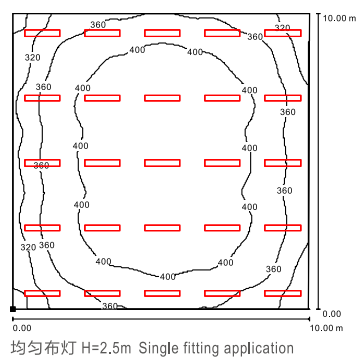

应用参考 Application reference

Open space: 10m x 10m x 3m; reflectance (%): ceiling80/wall50/floor20/ floor ceiling walls; illuminance is the average lux level on 0.75m working surface; "H" is the fittings installation height

开放式空间: 10m x 10m x 3m; 反射率(%): 天花板 80/墙壁50/地板20; 照度为 0.75m工作面平均照度; H为灯具安装离地高度。

Item No	Power | Flux	Number	W/m²	H=2.8m Illuminance(Lux)
747B-SM1140T27W	27W / 2646 lm	25	5	382