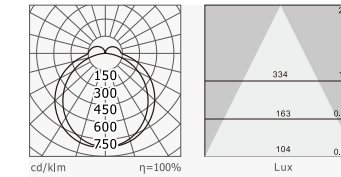

下出光吊灯
(Down light only)
CCT: 4000K
Colors: White

Item No	Power | Flux	L*W*H
747B-SM1140T18W	18W / 1784 lm	1140*198*78
747B-SM1700T27W	27W / 2666 lm	1700*198*78
747B-SM1140T36W	36W / 3548 lm	1140*198*78
747B-SM1700T54W	54W / 5312 lm	1700*198*78

吸顶灯
(Up&down light)
CCT: 3000K
Colors: White

Item No	Power | Flux	L*W*H
747B-CM1140T18W	18W / 1764 lm	1140*198*78
747B-CM1700T27W	27W / 2646 lm	1700*198*78
747B-CM1140T36W	36W / 3528 lm	1140*198*78
747B-CM1700T54W	54W / 5292 lm	1700*198*78