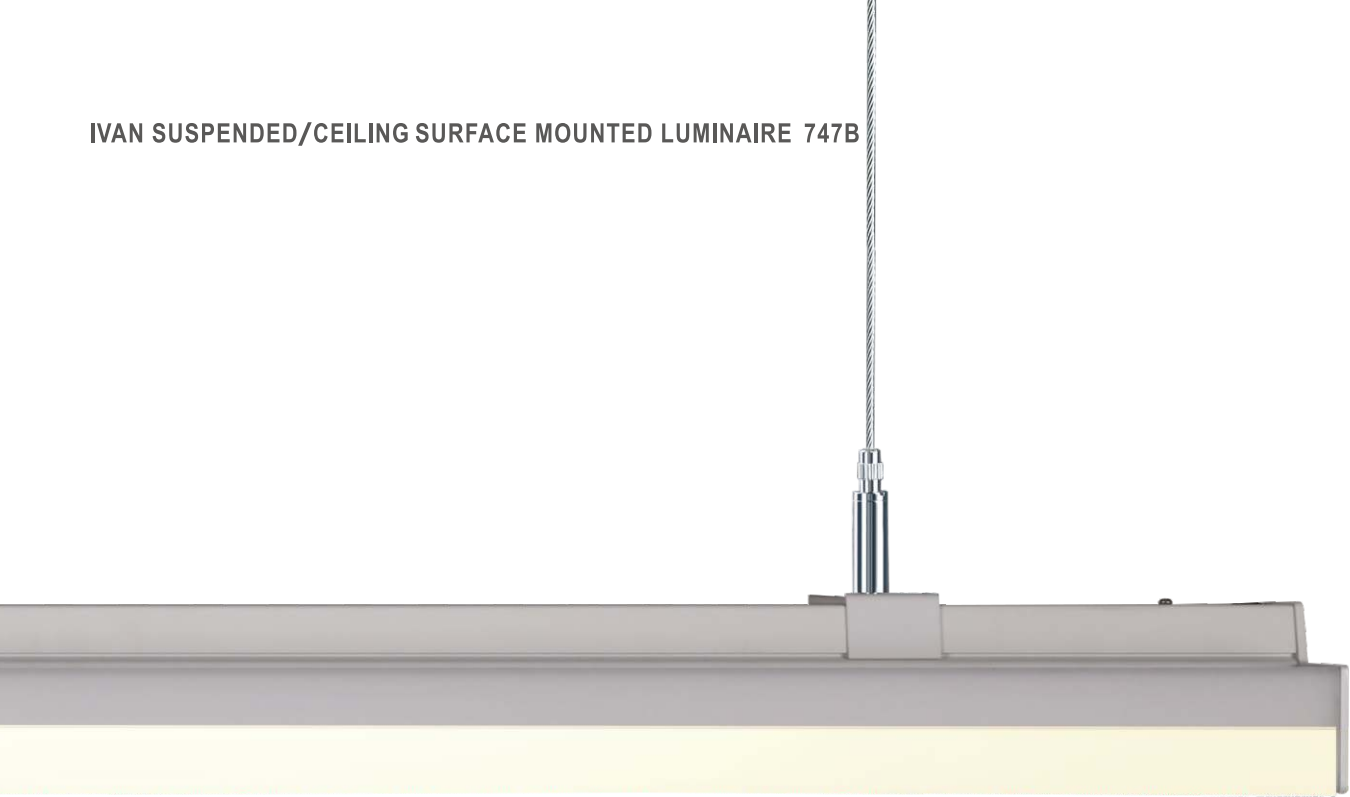

IVAN SUSPENDED/CEILING SURFACE MOUNTED LUMINAIRE 747B

产品细节 Details

规格参数 Technical Data

名称: 747B 吊灯/吸顶灯
 类型: 吊灯/吸顶灯
 灯体材料: 优质铝合金
 表面处理: 静电烤漆
 控光面罩: PC
 光源: SMD
 整灯光效: 98 lm/W
 显色指数: ≥83
 色温: 3000K/4000K/6500K
 输入电压: 220-240V
 驱动电源: 高转换率驱动电源
 灯具寿命: 3万小时
 电气等级: I

Product name: 747B Suspended/Ceiling surface mounted luminaire
Type: Suspended/Ceiling surface mounted luminaires
Housing material: High-quality Aluminum alloy
Surface finish: Electrostatic thermo-painting
Diffuser material: PC
Light source: SMD
Luminaire efficiency: 98 lm/W
CRI: ≥83
Color temperature: 3000K / 4000K / 6500K
Input voltage: 220-240V
Driver: High efficiency driver
Lifespan: 30000h
Electrical grade: I

Ivan 艾凡

747B 吊灯/吸顶灯

Suspended/Ceiling surface mounted luminaires technical data sheet

747B 艾凡线形灯为简约式LED灯具，采用优质铝合金型材灯体，灯具线条硬朗美观、外观尺寸比例科学，结构合理，安装维护方便灵活。灯具运用防眩光灯罩控光，防眩光效果好，PC控光面罩根据LED光波长开发，整个发光面罩盖住灯体，无灯框设计，可实现180度发光。出光均匀无阴影，控光面罩与灯体完美结合使整个灯具更加美观。先进的热管理技术，散热优异，确保了灯具最大光输出的持续性及色温的一致性。单灯最长可做6000mm。

应用场所：写字楼、学校、医院、高档超市、商场、酒店、公共建筑、车站机场、地铁等。

747B specification Grade Suspend mounted linear LED Luminaire. Housing made of high pressure extruded aluminum construction, With beautiful appearance, the scientific proportion and reasonable dimensions strong and beautiful outline. High-quality anti-glare PC diffuser is special designed for LED light wave and it covers the whole lamp body, trimless, 180 degree lighting beam angle. Uniform lighting distributions, looks more beautiful. Advanced thermal management technology to ensure consistency of LED life span, color temperature and maximize output lumens. Single lamp can do up to 6000mm.