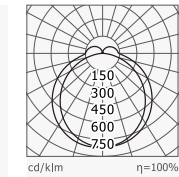

吸顶灯
(Up&down light)
CCT: 4000K
Colors: White

Item No	Power | Flux	L*W*H
747B-CM1140T18W	18W / 1784 lm	1140*198*78
747B-CM1700T27W	27W / 2666 lm	1700*198*78
747B-CM1140T36W	36W / 3548 lm	1140*198*78
747B-CM1700T54W	54W / 5312 lm	1700*198*78