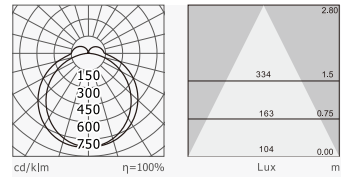

标准灯具 Standard single fitting

下出光吊灯
(Down light only)
CCT: 3000K
Colors: White

Item No	Power | Flux	L*W*H
747B-SM1140T18W	18W / 1764 lm	1140*198*78
747B-SM1700T27W	27W / 2646 lm	1700*198*78
747B-SM1140T36W	36W / 3528 lm	1140*198*78
747B-SM1700T54W	54W / 5292 lm	1700*198*78