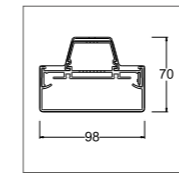

标准灯具 Standard single fitting

下出光吊灯
(Down light only)
CCT: 3000K
Colors: White

下出光吊灯
(Down light only)
CCT: 4000K
Colors: White

吸顶灯
(Ceiling surface mounted luminaire)
CCT: 3000K
Colors: White

吸顶灯
(Ceiling surface mounted luminaire)
CCT: 4000K
Colors: White

Item No	Power | Flux	L*W*H
747A-SM1140T18W	18W / 1764 lm	1140*98*70
747A-SM1700T27W	27W / 2646 lm	1700*98*70

Item No	Power | Flux	L*W*H
747A-SM1140T18W	18W / 1784 lm	1140*98*70
747A-SM1700T27W	27W / 2666 lm	1700*98*70

Item No	Power | Flux	L*W*H
747A-CM1140T18W	18W / 1764 lm	1140*98*70
747A-CM1700T27W	27W / 2646 lm	1700*98*70

Item No	Power | Flux	L*W*H
747A-CM1140T18W	18W / 1784 lm	1140*98*70
747A-CM1700T27W	27W / 2666 lm	1700*98*70

下出光吊灯
(Down light only)
CCT: 6500K
Colors: White

吸顶灯
(Ceiling surface mounted luminaire)
CCT: 6500K
Colors: White

Item No	Power | Flux	L*W*H
747A-SM1140T18W	18W / 1804 lm	1140*98*70
747A-SM1700T27W	27W / 2686 lm	1700*98*70

Item No	Power | Flux	L*W*H
747A-CM1140T18W	18W / 1804 lm	1140*98*70
747A-CM1700T27W	27W / 2686 lm	1700*98*70

关联产品 Related products