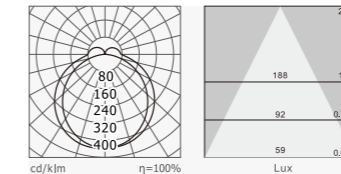

标准灯具 Standard single fitting

下出光吊灯
(Down light only)
CCT: 3000K
Colors: White

下出光吊灯
(Down light only)
CCT: 4000K
Colors: White

吸顶灯
(Ceiling surface mounted luminaire)
CCT: 3000K
Colors: White

吸顶灯
(Ceiling surface mounted luminaire)
CCT: 4000K
Colors: White

Item No	Power | Flux	L*W*H
747A-SM1140T18W	18W / 1764 lm	1140*98*70
747A-SM1700T27W	27W / 2646 lm	1700*98*70

Item No	Power | Flux	L*W*H
747A-SM1140T18W	18W / 1784 lm	1140*98*70
747A-SM1700T27W	27W / 2666 lm	1700*98*70

Item No	Power | Flux	L*W*H
747A-CM1140T18W	18W / 1764 lm	1140*98*70
747A-CM1700T27W	27W / 2646 lm	1700*98*70

Item No	Power | Flux	L*W*H
747A-CM1140T18W	18W / 1784 lm	1140*98*70
747A-CM1700T27W	27W / 2666 lm	1700*98*70

下出光吊灯
(Down light only)
CCT: 6500K
Colors: White

吸顶灯
(Ceiling surface mounted luminaire)
CCT: 6500K
Colors: White

Item No	Power | Flux	L*W*H
747A-SM1140T18W	18W / 1804 lm	1140*98*70
747A-SM1700T27W	27W / 2686 lm	1700*98*70

Item No	Power | Flux	L*W*H
747A-CM1140T18W	18W / 1804 lm	1140*98*70
747A-CM1700T27W	27W / 2686 lm	1700*98*70

关联产品 Related products