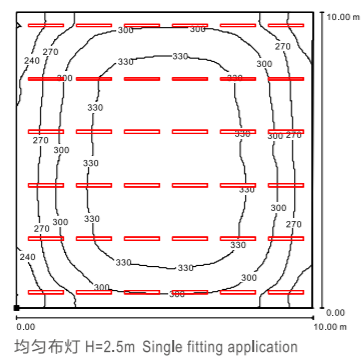

Item No	Power Flux	L*W*H
747A-CM1140T18W	18W / 1804 lm	1140*98*70
747A-CM1700T27W	27W / 2686 lm	1700*98*70

关联产品 Related products

P315

P321

P321

P327

P327

配件 Accessories

线形无影光带示意图 Shadow-free linear continuous connection demonstration

应用参考 Application reference

Open space: 10m x 10m x 3m; reflectance (%): ceiling80/wall50/floor20/ floor ceiling walls; illuminance is the average lux level on 0.75m working surface; "H" is the fittings installation height

开放式空间: 10m x 10m x 3m; 反射率(%): 天花板 80/墙壁50/地板20; 照度为 0.75m工作面平均照度; H为灯具安装离地高度。

Item No	Power Flux	Number	W/m ²	H=2.8m Illuminance(Lux)
747A-SM1140T18W	18W / 1764 lm	36	4.32	306

↑
Ivan 艾凡系列 747A吸顶灯 公共场所实景图