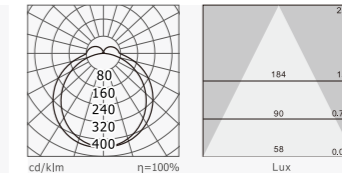

标准灯具 Standard single fitting

下出光吊灯
(Down light only)
CCT: 3000K
Colors: White

下出光吊灯
(Down light only)
CCT: 4000K
Colors: White

吸顶灯
(Ceiling surface mounted luminaire)
CCT: 3000K
Colors: White

吸顶灯
(Ceiling surface mounted luminaire)
CCT: 4000K
Colors: White