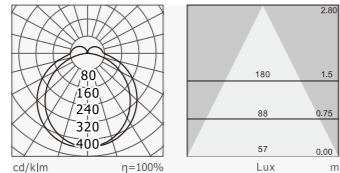

标准灯具 Standard single fitting