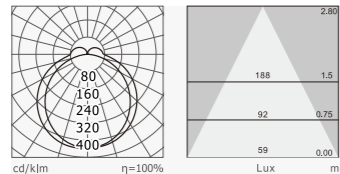

下出光吊灯
(Down light only)
CCT: 6500K
Colors: White