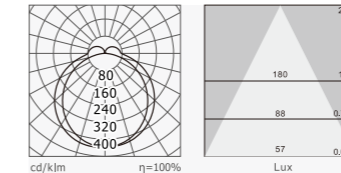

下出光吊灯
(Down light only)
CCT: 4000K
Colors: White