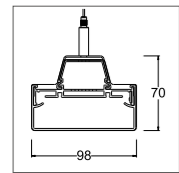

下出光吊灯
(Down light only)
CCT: 6500K
Colors: White