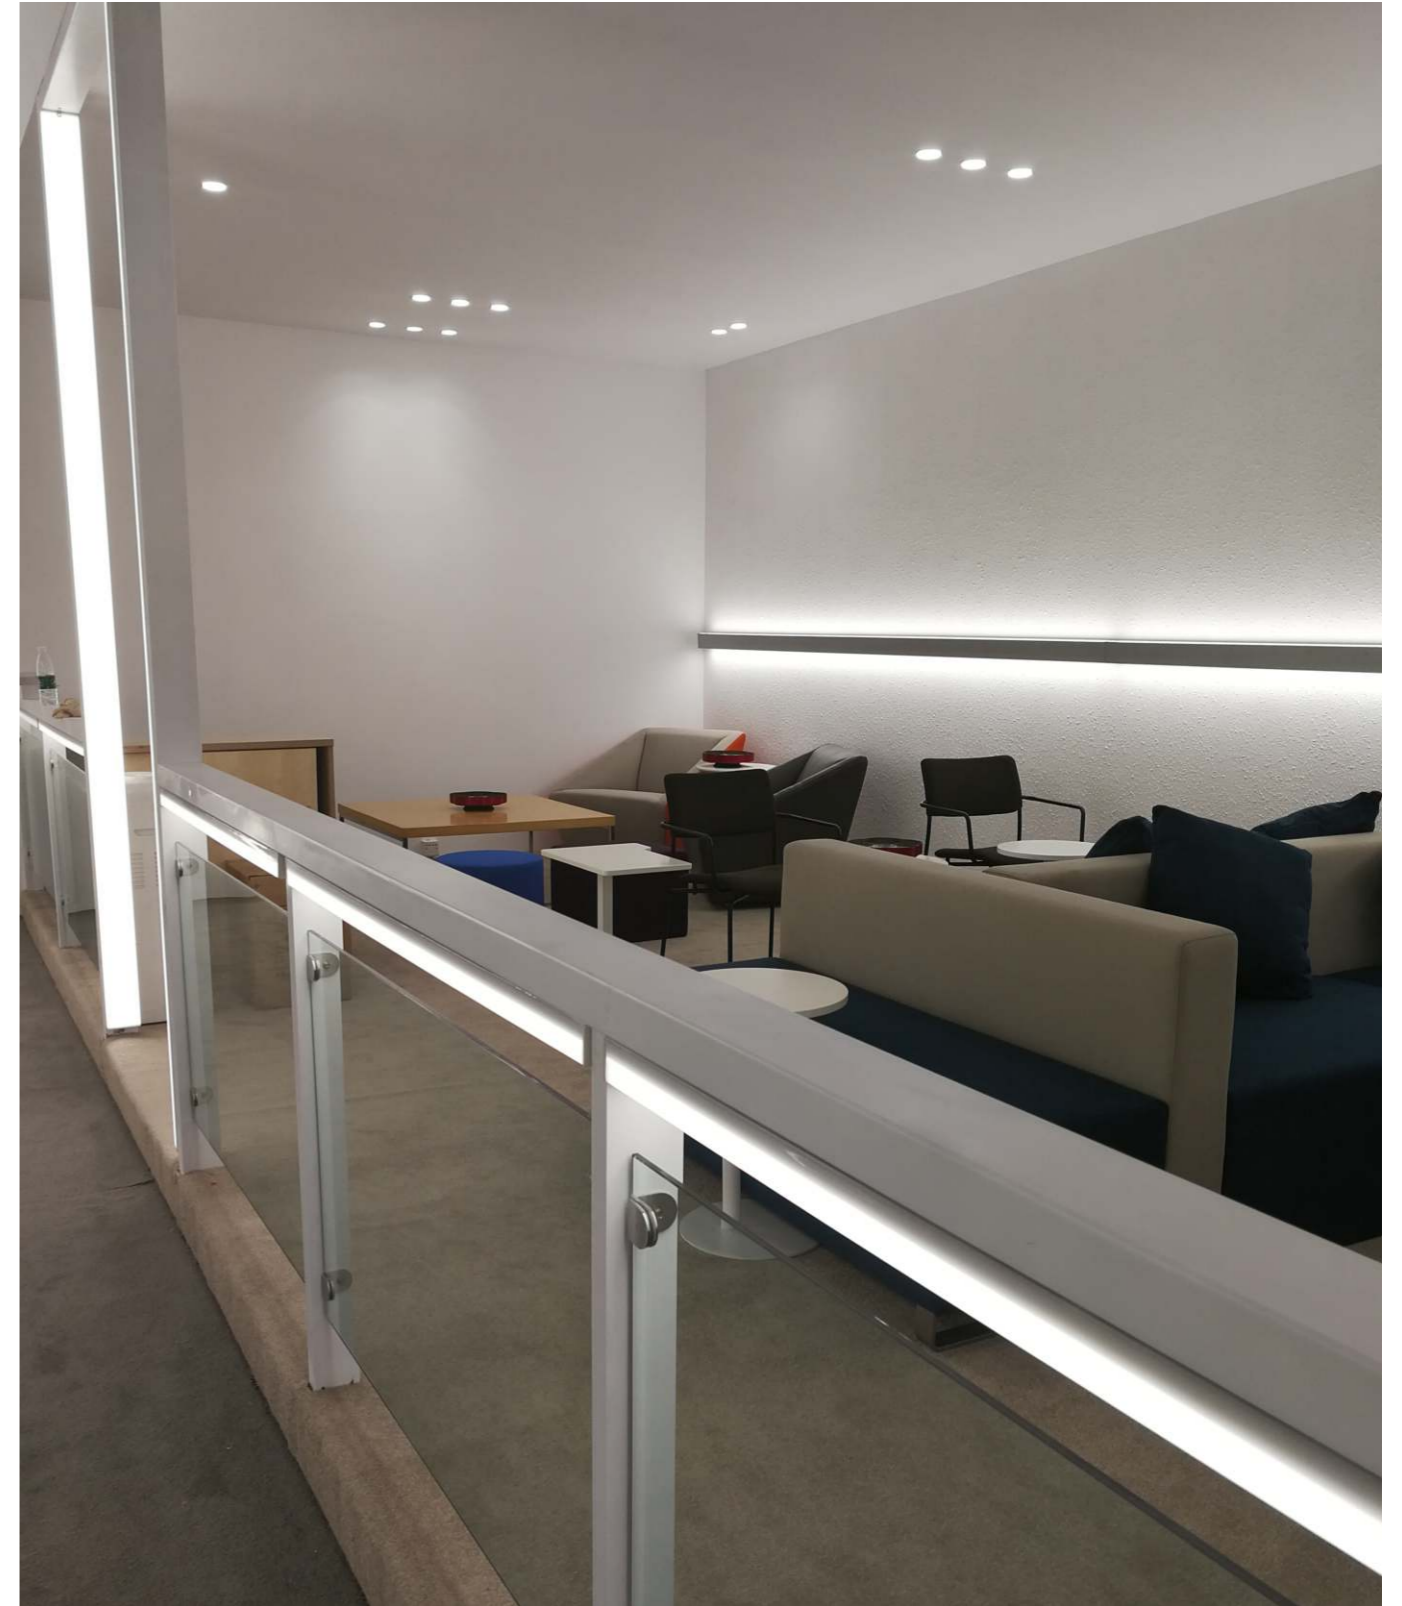

↑
Ivan 艾凡系列 747A吸顶灯 公共场所实景图