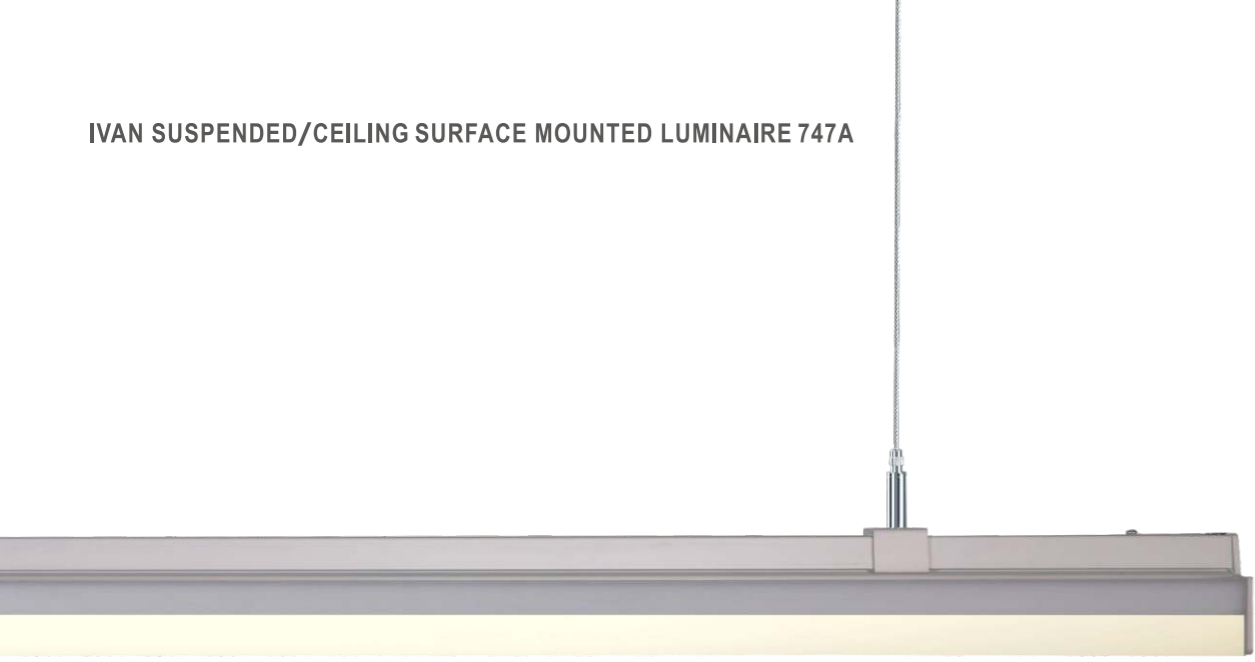

IVAN SUSPENDED/CEILING SURFACE MOUNTED LUMINAIRE 747A

产品细节 Details

规格参数 Technical Data

名称: 747A 吊灯/吸顶灯
 类型: 吊灯/吸顶灯
 灯体材料: 优质铝合金
 表面处理: 静电烤漆
 控光面罩: PC
 光源: SMD
 整灯光效: 98 lm/W
 显色指数: ≥83
 色温: 3000K/4000K/6500K
 输入电压: 220-240V
 驱动电源: 高转换率驱动电源
 灯具寿命: 3万小时
 电气等级: I

Product name: 747A Suspended/Ceiling surface mounted luminaire
Type: Suspended/Ceiling surface mounted luminaires
Housing material: High-quality Aluminum alloy
Surface finish: Electrostatic thermo-painting
Diffuser material: PC
Light source: SMD
Luminaire efficiency: 98 lm/W
CRI: ≥83
Color temperature: 3000K / 4000K / 6500K
Input voltage: 220-240V
Driver: High efficiency driver
Lifespan: 30000h
Electrical grade: I

Ivan 艾凡

747A 吊灯/吸顶灯

Suspended/Ceiling surface mounted luminaires technical data sheet

747A 艾凡线形灯为简约式LED灯具，采用优质铝合金型材灯体，灯具线条硬朗美观、外观尺寸比例科学，结构合理，安装维护方便灵活。灯具运用防眩光灯罩控光，防眩光效果好，PC控光面罩根据LED光波长开发，整个发光面罩盖住灯体，无灯框设计，可实现180度发光。出光均匀无阴影，控光面罩与灯体完美结合使整个灯具更加美观。先进的热管理技术，散热优异，确保了灯具最大光输出的持续性及色温的一致性。单灯最长可做6000mm。
 应用场所：写字楼、学校、医院、高档超市、商场、酒店、公共建筑、车站机场、地铁等。

747A specification Grade Suspend mounted linear LED Luminaire. Housing made of high pressure extruded aluminum construction, With beautiful appearance, the scientific proportion and reasonable dimensions strong and beautiful outline. High-quality anti-glare PC diffuser is special designed for LED light wave and it covers the whole lamp body, trimless, 180 degree lighting beam angle. Uniform lighting distributions, looks more beautiful. Advanced thermal management technology to ensure consistency of LED life span, color temperature and maximize output lumens. Single lamp can do up to 6000mm.