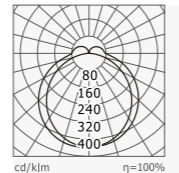

下出光吊灯
(Down light only)
CCT: 3000K
Colors: White