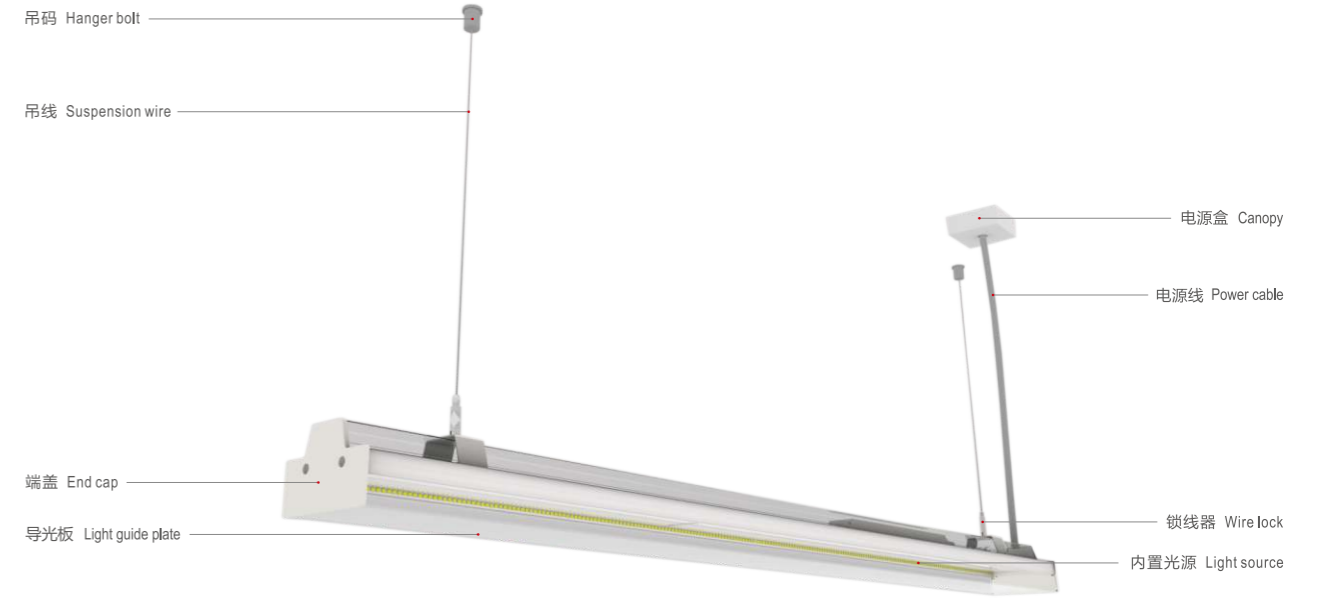

IVAN SUSPENDED/CEILING SURFACE MOUNTED LUMINAIRE 747A

产品细节 Details

规格参数 Technical Data

名称: 747A 吊灯/吸顶灯
 类型: 吊灯/吸顶灯
 灯体材料: 优质铝合金
 表面处理: 静电烤漆
 控光面罩: PC
 光源: SMD
 整灯光效: 98 lm/W
 显色指数: ≥83
 色温: 3000K/4000K/6500K
 输入电压: 220-240V
 驱动电源: 高转换率驱动电源
 灯具寿命: 3万小时
 电气等级: I

Product name: 747A Suspended/Ceiling surface mounted luminaire
Type: Suspended/Ceiling surface mounted luminaires
Housing material: High-quality Aluminum alloy
Surface finish: Electrostatic thermo-painting
Diffuser material: PC
Light source: SMD
Luminaire efficiency: 98 lm/W
CRI: ≥83
Color temperature: 3000K / 4000K / 6500K
Input voltage: 220-240V
Driver: High efficiency driver
Lifespan: 30000h
Electrical grade: I

Ivan 艾凡

747A 吊灯/吸顶灯

Suspended/Ceiling surface mounted luminaires technical data sheet

747A 艾凡线形灯为简约式LED灯具，采用优质铝合金型材灯体，灯具线条硬朗美观、外观尺寸比例科学，结构合理，安装维护方便灵活。灯具运用防眩光灯罩控光，防眩光效果好，PC控光面罩根据LED光波长开发，整个发光面罩盖住灯体，无灯框设计，可实现180度发光。出光均匀无阴影，控光面罩与灯体完美结合使整个灯具更加美观。先进的热管理技术，散热优异，确保了灯具最大光输出的持续性及色温的一致性。单灯最长可做6000mm。
 应用场所：写字楼、学校、医院、高档超市、商场、酒店、公共建筑、车站机场、地铁等。

747A specification Grade Suspend mounted linear LED Luminaire. Housing made of high pressure extruded aluminum construction, With beautiful appearance, the scientific proportion and reasonable dimensions strong and beautiful outline. High-quality anti-glare PC diffuser is special designed for LED light wave and it covers the whole lamp body, trimless, 180 degree lighting beam angle. Uniform lighting distributions, looks more beautiful. Advanced thermal management technology to ensure consistency of LED life span, color temperature and maximize output lumens. Single lamp can do up to 6000mm.