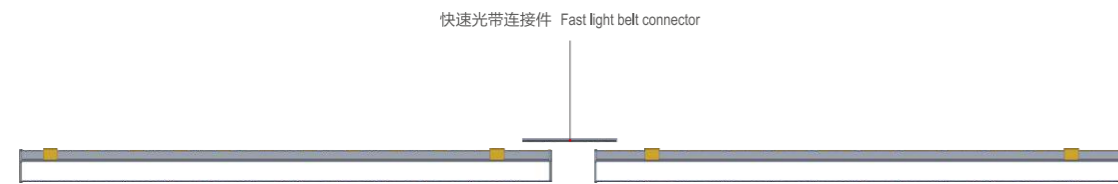

747A specification Grade Suspend mounted linear LED Luminaire. Housing made of high pressure extruded aluminum construction, With beautiful appearance, the scientific proportion and reasonable dimensions strong and beautiful outline. High-quality anti-glare PC diffuser is special designed for LED light wave and it covers the whole lamp body, trimless, 180 degree lighting beam angle. Uniform lighting distributions, looks more beautiful. Advanced thermal management technology to ensure consistency of LED life span, color temperature and maximize output lumens. Single lamp can do up to 6000mm.

线形无影光带示意图 Shadow-free linear continuous connection demonstration

应用参考 Application reference

Open space: 10m x 10m x 3m; reflectance (%): ceiling80/wall50/floor20/ floor ceiling walls; illuminance is the average lux level on 0.75m working surface; "H" is the fittings installation height