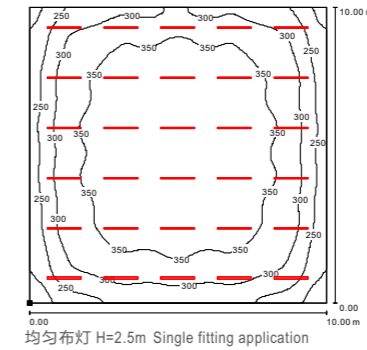

均匀布灯 H=2.5m Single fitting application

Item No	Power | Flux	Number	W/m²	H=2.8m Illuminance(Lux)
902-RM1200T18W	18W / 1620 lm	36	6.48	326

关联产品 Related products