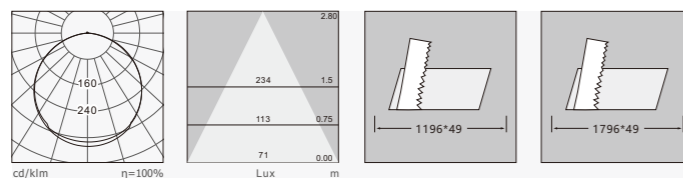

低功率 (HE)

CCT: 6500K
Colors: White

Item No	Power | Flux	L*W*H
902-RM1200H18W	18W / 1660 lm	1200*51*51
902-RM1800H27W	27W / 2470 lm	1800*51*51
902-RM1200H36W	36W / 3280 lm	1200*51*51
902-RM1800H54W	54W / 4900 lm	1800*51*51

应用参考 Application reference

Open space: 10m x 10m x 3m; reflectance (%): ceiling80/wall50/floor20/ floor ceiling walls; illuminance is the average lux level on 0.75m working surface; "H" is the fittings installation height

开放式空间: 10m x 10m x 3m; 反射率(%): 天花板 80/墙壁50/地板20; 照度为 0.75m工作面平均照度; H为灯具 安装离地高度。