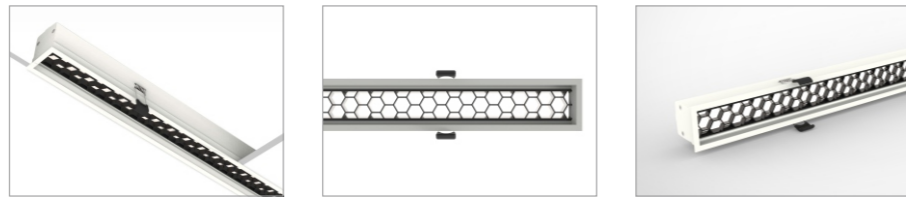

JAGO RECESSED LUMINAIRE 902

Jago 匠光

902 嵌入灯

Recessed luminaires technical data sheet

902 匠光线形嵌入灯为简约式LED灯具，采用优质铝合金型材灯体，无螺丝压铸铝端盖，表面细沙氧化，阻燃PC蜂窝格栅面罩，灯具线条硬朗美观、外观尺寸比例科学，结构合理，安装维护方便灵活。灯具结合TIR控光技术，实现精准控制与高效率传递的统一，软开关技术体验耐贝西曲线舒缓而渐入佳境。先进的热管理技术，散热优异，确保了灯具最大光输出的持续性及色温的一致性。

应用场所：写字楼、学校、医院、高档超市、商场、酒店等公共建筑。

902 series recessed mounted linear LED luminaire, housing made of high pressure extruded aluminum construction, die-cast aluminum end caps with no visible screws, Surface treatment is the sand oxidation and Flame retardant PC honeycomb louver, UV and corrosion resistance, with beautiful appearance, the scientific proportion and reasonable dimensions, flexible installing methods, light body, excellent heat dissipation. The luminaire adopted TIR optic-control technology, achieve unification between precise control and high efficiency. Getting better with the "Lumbency curve" that brought by unique soft switch technology. Advanced thermal management technology to ensure consistency of LED life span, color temperature and maximize output lumens.

Applications: Office, Educational Institutes, Hospitals, Warehouses, Hospitality, Retails Etc.

产品细节 Details

规格参数 Technical Data

名称: 902 嵌入灯
 类型: 嵌入灯
 灯体材料: 优质铝合金
 表面处理: 哑光粉末喷涂 (哑光白)
 控光面罩: 阻燃PC蜂窝格栅
 光源: SMD
 整灯光效: 90 lm/W
 显色指数: >90
 色温: 3000K/4000K
 输入电压: 220V/50Hz
 驱动电源: 高转换率驱动电源
 灯具寿命: 3万小时
 电气等级: I

Product name: 902 Recessed luminaire
Type: Recessed luminaires
Housing material: High-quality Aluminum alloy
Surface finish: Matte powder coating (matte white)
Diffuser material: Flame-retardant PC honeycomb grille
Light source: SMD
Luminaire efficiency: 90 lm/W
CRI: >90
Color temperature: 3000K / 4000K
Input voltage: 220V / 50Hz
Driver: High efficiency driver
Lifespan: 30000h
Electrical grade: I