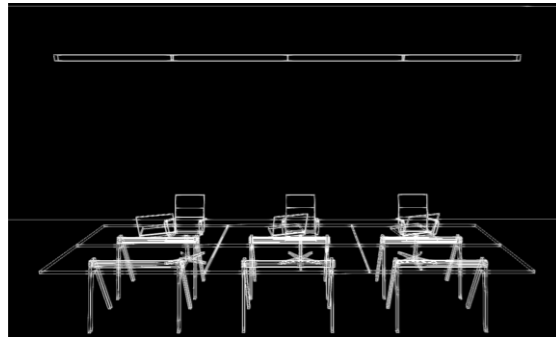

标准灯具 Standard single fitting

Item No	Power | Flux	L*W*H
715C-SS1150T18W	18W / 1800 lm	1150*43*100
715C-SS1710T27W	27W / 2700 lm	1710*43*100
715C-SS2270T36W	36W / 3600 lm	2270*43*100

Item No	Power | Flux	L*W*H
715C-SS1150T18W	18W / 1820 lm	1150*43*100
715C-SS1710T27W	27W / 2720lm	1710*43*100
715C-SS2270T36W	36W / 3620 lm	2270*43*100