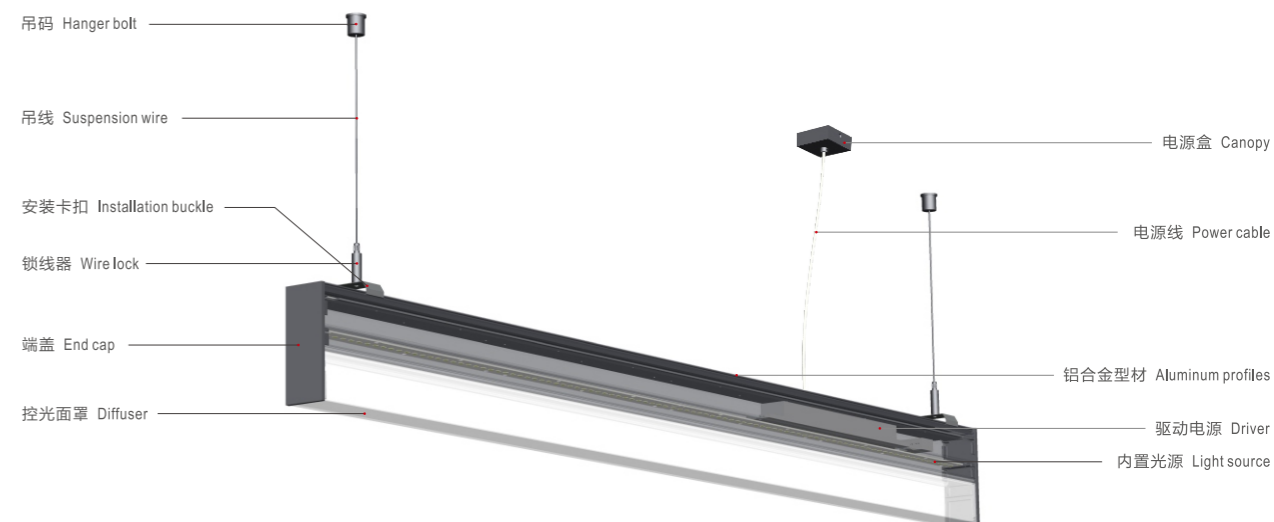

产品细节 Details

Nimble -s 尼博

715C 吊灯

Suspended luminaires technical data sheet

715C 尼博线形吊灯为简约式LED灯具，采用优质铝合金型材灯体，无螺丝压铸铝端盖，灯具线条硬朗美观，外观尺寸比例科学，结构合理，安装维护方便灵活。“U”型PMMA面罩根据LED光波长开发，结合了耐贝西创新的直接照明+间接照明的照明理念，运用防眩光灯罩，出光均匀无阴影、防眩光效果好，控光面罩与灯体完美结合使整个灯具更加美观。先进的热管理技术，散热优异，确保了灯具最大光输出的持续性及色温的一致性。

应用场所：写字楼、学校、医院、高档超市、酒店、商场、公共建筑等。

715C series suspend mounted linear LED luminaire, housing made of high pressure extruded aluminum construction, die-cast aluminum end caps with no visible screws, UV and corrosion resistance, with beautiful appearance, the scientific proportion and reasonable dimensions, flexible installing methods, light body, excellent heat dissipation. The luminaire combined with the concept of indirect/direct lighting distributions, applying anti-glare diffuser and double transmission principle of secondary reflection, U-shape high transmittance PMMA diffuser specially designed for LED light source creating smooth and uniform lighting distributions high visual comfort for all lighting applications, without visible dark spot or light gaps in seamless, continuous lighting system. Advanced thermal management technology to ensure consistency of LED life span, color temperature and maximize output lumens.

Applications: Office, Educational Institutes, Hospitals, Warehouses, Hospitality, Retails Etc.

规格参数 Technical Data

名称：715C 吊灯
 类型：吊灯
 灯体材料：优质铝合金
 表面处理：静电喷涂
 控光面罩：PMMA
 光源：SMD
 整灯光效：100 lm/W
 显色指数：≥83
 色温：3000K/4000K/6500K
 输入电压：220-240V
 驱动电源：高转换率驱动电源
 灯具寿命：3万小时
 电气等级：I

Product name: 715C Suspended luminaire
Type: Suspended
Housing material: High-quality Aluminum alloy
Surface finish: Electrostatic thermo-painting
Diffuser material: PMMA
Light source: SMD
Luminaire efficiency: 100 lm /W
CRI: ≥83
Color temperature: 3000K / 4000K / 6500K
Input voltage: 220-240V
Driver: High efficiency driver
Lifespan: 30000h
Electrical grade: I