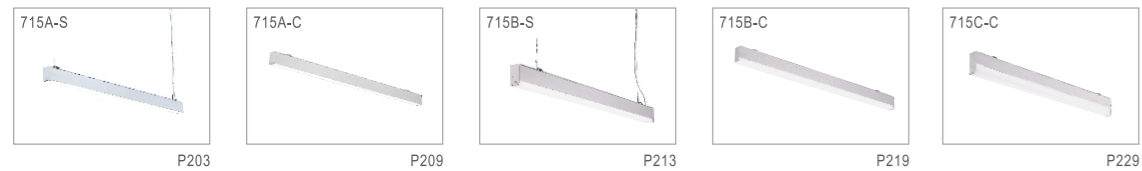

关联产品 Related products