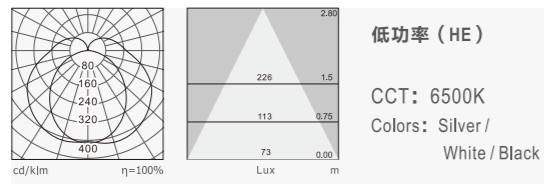

Item No	Power | Flux	L*W*H
715C-SS1150T18W	18W / 1840 lm	1150*43*100
715C-SS1710T27W	27W / 2740 lm	1710*43*100
715C-SS2270T36W	36W / 3640 lm	2270*43*100