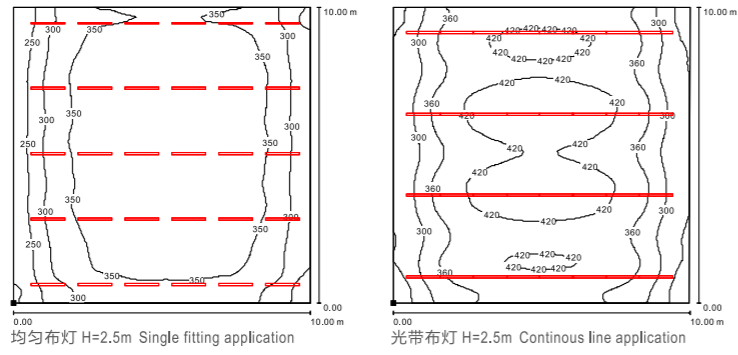

应用参考 Application reference

Open space: 10m x 10m x 3m; reflectance (%): ceiling80/wall50/floor20/ floor ceiling walls; illuminance is the average lux level on 0.75m working surface; "H" is the fittings installation height

开放式空间: 10m x 10m x 3m; 反射率(%): 天花板 80/墙壁50/地板20; 照度为 0.75m工作面平均照度; H为灯具安装离地高度。