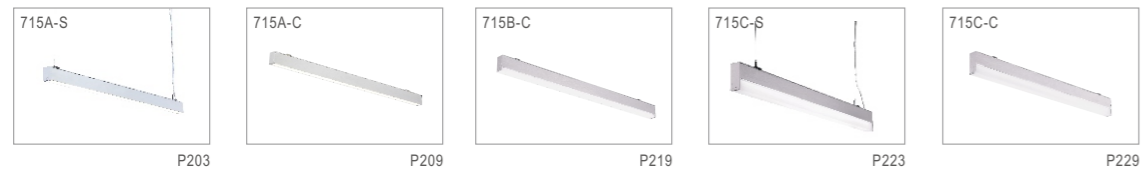

关联产品 Related products