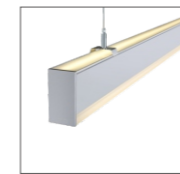

Item No	Power | Flux	L*W*H
715BU-SS1150T36W	36W / 3240 lm	1150*43*80
715BU-SS1710T54W	54W / 4860 lm	1710*43*80
715BU-SS2270T72W	72W / 6480 lm	2270*43*80