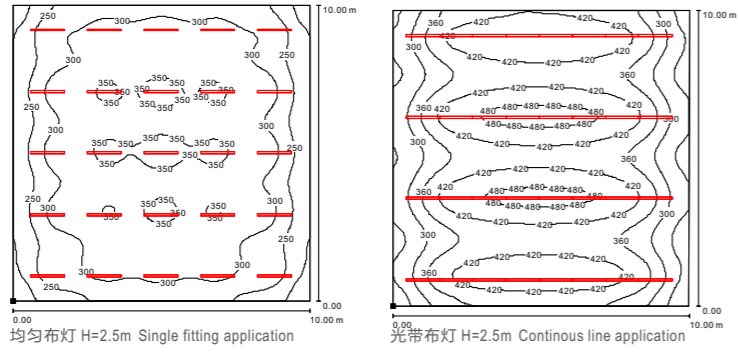

Nimble - s 715B 吊灯/无影灯带
尼博 Suspended luminaires / shadow-free continuous row technical data sheet

应用参考 Application reference

Open space: 10m x 10m x 3m; reflectance (%): ceiling80/wall50/floor20/ floor ceiling walls; illuminance is the average lux level on 0.75m working surface; "H" is the fittings installation height

开放式空间: 10m x 10m x 3m; 反射率(%): 天花板 80/墙壁50/地板20; 照度为 0.75m工作面平均照度; H为灯具安装离地高度。

Item No	Power | Flux	Number	W/m²	H=2.8m Illuminance(Lux)
715B-SS1150T18W	18W / 1620 lm	25	4.5	300
715B-SS9600T144W	144W / 12960 lm	4	4.32	346