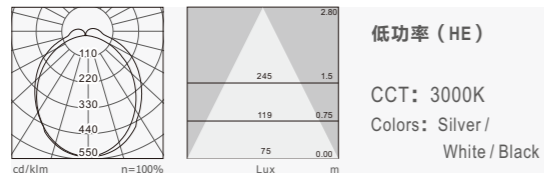

标准灯具 Standard single fitting

Item No	Power | Flux	L*W*H
715B-SS1150T18W	18W / 1620 lm	1150*43*80
715B-SS1710T27W	27W / 2430 lm	1710*43*80
715B-SS2270T36W	36W / 3420 lm	2270*43*80

Item No	Power | Flux	L*W*H
715B-SS1150T18W	18W / 1640 lm	1150*43*80
715B-SS1710T27W	27W / 2450 lm	1710*43*80
715B-SS2270T36W	36W / 3440 lm	2270*43*80