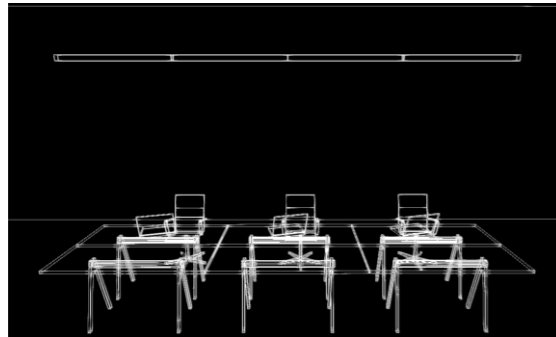

标准灯具 Standard single fitting

Item No	Power | Flux	L*W*H
715B-SS1150T18W	18W / 1620 lm	1150*43*80
715B-SS1710T27W	27W / 2430 lm	1710*43*80
715B-SS2270T36W	36W / 3420 lm	2270*43*80

Item No	Power | Flux	L*W*H
715B-SS1150T18W	18W / 1640 lm	1150*43*80
715B-SS1710T27W	27W / 2450 lm	1710*43*80
715B-SS2270T36W	36W / 3440 lm	2270*43*80