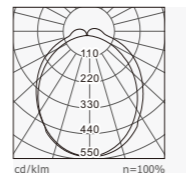

Item No	Power | Flux	L*W*H
715B-SS1150T18W	18W / 1640 lm	1150*43*80
715B-SS1710T27W	27W / 2450 lm	1710*43*80
715B-SS2270T36W	36W / 3440 lm	2270*43*80