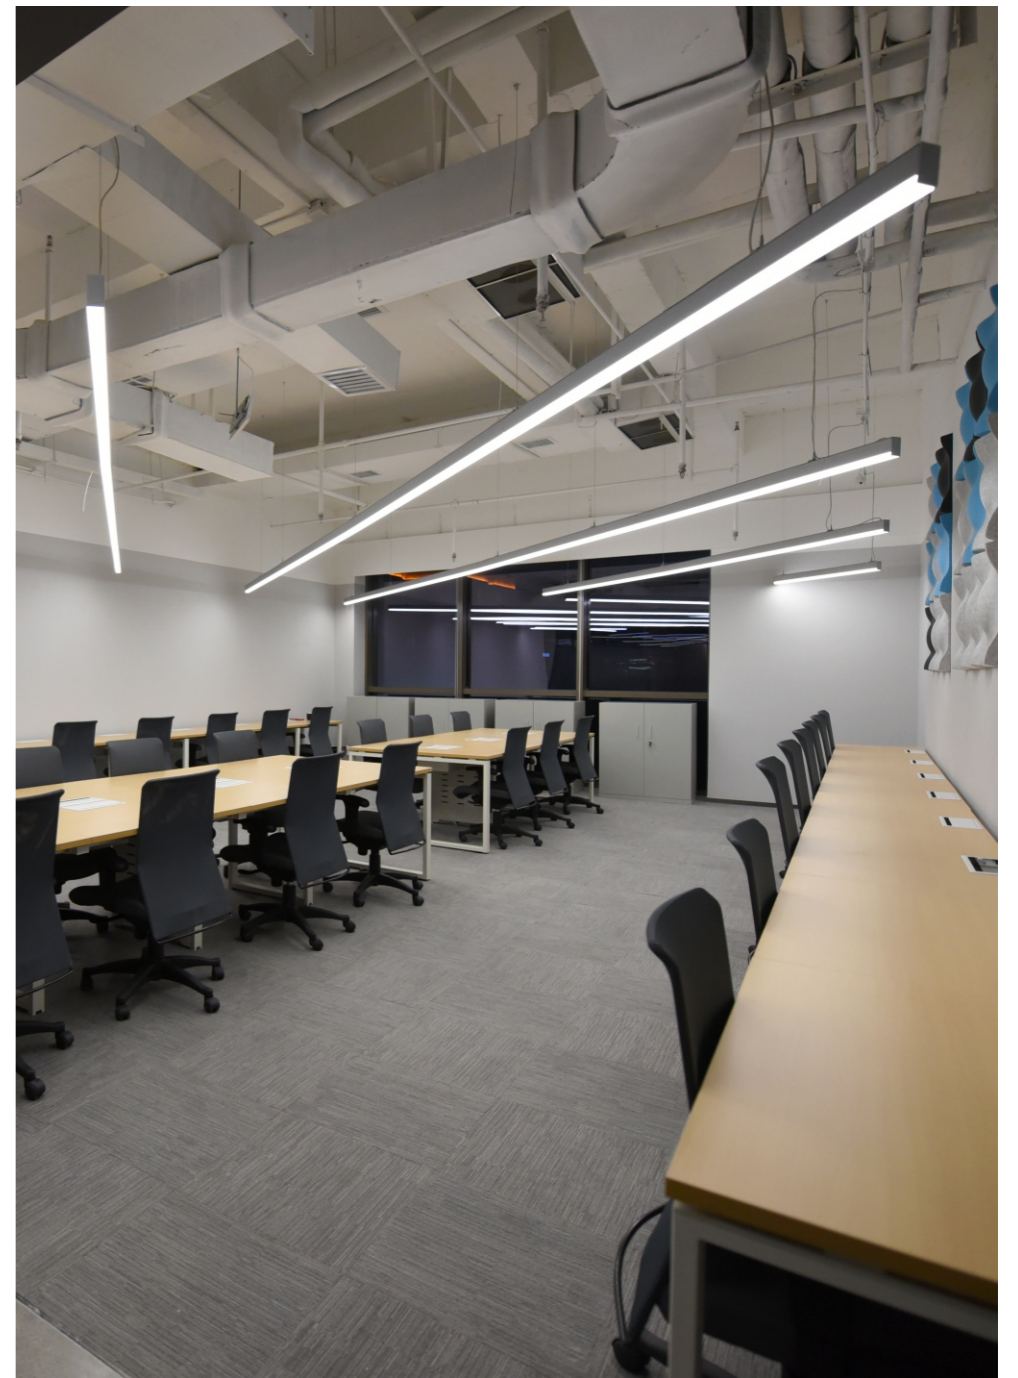

→
Nimble-S
尼博系列
715B吊灯
办公场所实景图