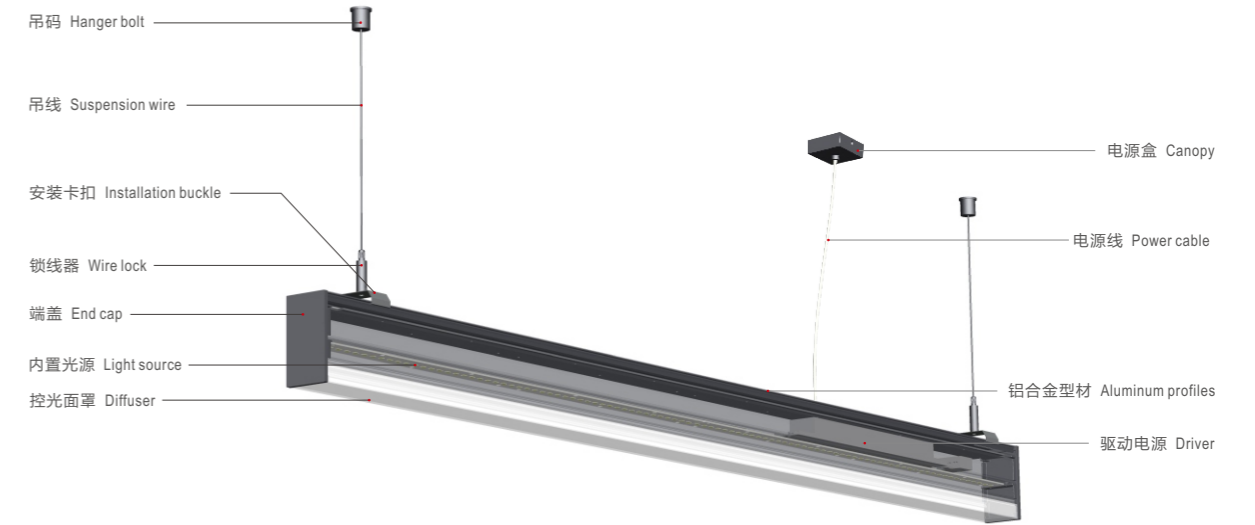

# NIMBLE-S SUSPENDED LUMINAIRE 715B

## 规格参数 Technical Data

名称: 715B 吊灯  
 类型: 吊灯  
 灯体材料: 优质铝合金  
 表面处理: 静电喷涂  
 控光面罩: PMMA  
 光源: SMD  
 整灯光效: 90 lm/W  
 显色指数: ≥83  
 色温: 3000K / 4000K / 6500K  
 输入电压: 220-240V  
 驱动电源: 高转换率驱动电源  
 灯具寿命: 3万小时  
 电气等级: I

**Product name:** 715B Suspended luminaire  
**Type:** Suspended  
**Housing material:** High-quality Aluminum alloy  
**Surface finish:** Electrostatic thermo-painting  
**Diffuser material:** PMMA  
**Light source:** SMD  
**Luminaire efficiency:** 90 lm/W  
**CRI:** ≥83  
**Color temperature:** 3000K / 4000K / 6500K  
**Input voltage:** 220-240V  
**Driver:** High efficiency driver  
**Lifespan:** 30000h  
**Electrical grade:** I

715B series suspend mounted linear LED luminaire, housing made of high pressure extruded aluminum construction, die-cast aluminum end caps with no visible screws, UV and corrosion resistance, with beautiful appearance, the scientific proportion and reasonable dimensions, flexible installing methods, light body, excellent heat dissipation. The luminaire combined with the concept of indirect/direct lighting distributions, applying anti-glare diffuser and double transmission principle of secondary reflection, U-shape high transmittance PMMA diffuser specially designed for LED light source creating smooth and uniform lighting distributions high visual comfort for all lighting applications, without visible dark spot or light gaps in seamless continuous lighting system. Advanced thermal management technology to ensure consistency of LED life span, color temperature and maximize output lumens