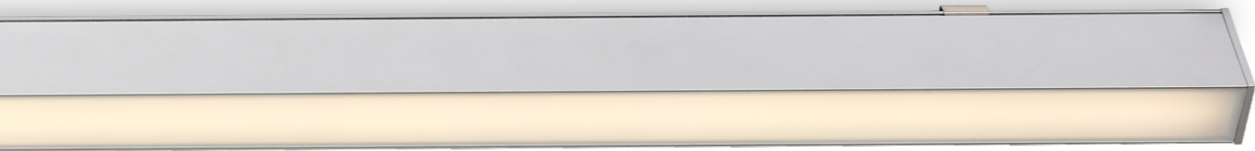

NIMBLE-S CEILING SURFACE MOUNTED 715A

Nimble .s 尼博

715A 吸顶灯/线型灯带

Ceiling surface mounted luminaires/
continuous lighting system technical data sheet

715A 尼博线形吸顶灯为简约式LED灯具，采用优质铝合金型材灯体，无螺丝压铸铝端盖，灯具线条硬朗美观、外观尺寸比例科学，结构合理，安装维护方便灵活。PC控光面罩根据LED光波长开发，防眩光效果好，出光均匀无阴影、控光面罩与灯体完美结合使整个灯具更加美观。先进的热管理技术，散热优异，确保了灯具最大光输出的持续性及色温的一致性。此系列可做无边嵌入式安装。

应用场所：写字楼、学校、医院、高档超市、商场、酒店等公共建筑。

715A series ceiling surface mounted linear LED luminaire, housing made of high pressure extruded aluminum construction, die-cast aluminum end caps with no visible screws, UV and corrosion resistance, with beautiful appearance, the scientific proportion and reasonable dimensions, flexible installing methods, light body, excellent heat dissipation. High transmittance PC diffuser specially designed for LED light source creating smooth and uniform lighting distributions high visual comfort for all lighting applications, without visible dark spot or light gaps in seamless continuous lighting system. Advanced thermal management technology to ensure consistency of LED life span, color temperature and maximize output lumens. Trimless recessed mounted is also available for this series.

Applications: Office, Educational Institutes, Hospitals, Warehouses, Hospitality, Retail Etc.

产品细节 Details

规格参数 Technical Data

名称: 715A 吸顶灯
类型: 吸顶灯
灯体材料: 优质铝合金
表面处理: 静电喷涂
控光面罩: PC
光源: SMD
整灯光效: 80 lm/W
显色指数: ≥83
色温: 3000K / 4000K / 6500K
输入电压: 220-240V
驱动电源: 高转换率驱动电源
灯具寿命: 3万小时
电气等级: I

Product name: 715A Ceiling surface mounted luminaires
Type: Ceiling surface mounted luminaires
Housing material: High-quality Aluminum alloy
Surface finish: Electrostatic thermo-painting
Diffuser material: PC
Light source: SMD
Luminaire efficiency: 80 lm/W
CRI: ≥83
Color temperature: 3000K / 4000K / 6500K
Input voltage: 220-240V
Driver: High efficiency driver
Lifespan: 30000h
Electrical grade: I