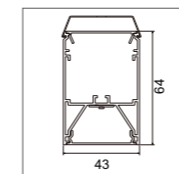

小功率 (HO-L)

CCT: 3000K
Colors: Silver /
White / Black

Item No	Power | Flux	L*W*H
715A-CS1150T36W	36W / 2880 lm	1150*43*64
715A-CS1710T54W	54W / 4320 lm	1710*43*64
715A-CS2270T72W	72W / 5760 lm	2270*43*64