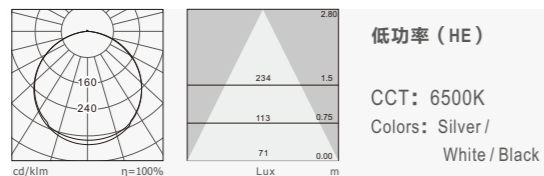

低功率 (HE)

CCT: 6500K
Colors: Silver /
White / Black

Item No	Power | Flux	L*W*H
715A-CS1150T18W	18W / 1480 lm	1150*43*64
715A-CS1710T27W	27W / 2200 lm	1710*43*64
715A-CS2270T36W	36W / 2920 lm	2270*43*64

应用参考 Application reference

Open space: 10m x 10m x 3m; reflectance (%): ceiling80/wall50/floor20/ floor ceiling walls; illuminance is the average lux level on 0.75m working surface; "H" is the fittings installation height

开放式空间: 10m x 10m x 3m; 反射率(%): 天花板 80/墙壁50/地板20; 照度为 0.75m工作面平均照度; H为灯具安装离地高度。