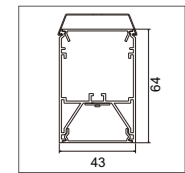

标准灯具 Standard single fitting

低功率 (HE)

CCT: 3000K
Colors: Silver /
White / Black

Item No	Power | Flux	L*W*H
715A-CS1150T18W	18W / 1440 lm	1150*43*64
715A-CS1710T27W	27W / 2160 lm	1710*43*64
715A-CS2270T36W	36W / 2880 lm	2270*43*64