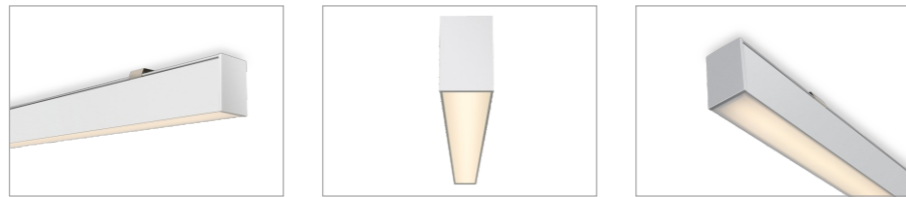

NIMBLE-S CEILING SURFACE MOUNTED 715A

Nimble .s 尼博

715A 吸顶灯/线型灯带

Ceiling surface mounted luminaires/
continuous lighting system technical data sheet

715A 尼博线形吸顶灯为简约式LED灯具，采用优质铝合金型材灯体，无螺丝压铸铝端盖，灯具线条硬朗美观、外观尺寸比例科学，结构合理，安装维护方便灵活。PC控光面罩根据LED光波长开发，防眩光效果好，出光均匀无阴影、控光面罩与灯体完美结合使整个灯具更加美观。先进的热管理技术，散热优异，确保了灯具最大光输出的持续性及色温的一致性。此系列可做无边嵌入式安装。

应用场所：写字楼、学校、医院、高档超市、商场、酒店等公共建筑。

715A series ceiling surface mounted linear LED luminaire, housing made of high pressure extruded aluminum construction, die-cast aluminum end caps with no visible screws, UV and corrosion resistance, with beautiful appearance, the scientific proportion and reasonable dimensions, flexible installing methods, light body, excellent heat dissipation. High transmittance PC diffuser specially designed for LED light source creating smooth and uniform lighting distributions high visual comfort for all lighting applications, without visible dark spot or light gaps in seamless continuous lighting system. Advanced thermal management technology to ensure consistency of LED life span, color temperature and maximize output lumens. Trimless recessed mounted is also available for this series.

Applications: Office, Educational Institutes, Hospitals, Warehouses, Hospitality, Retail Etc.

产品细节 Details

规格参数 Technical Data

名称: 715A 吸顶灯
类型: 吸顶灯
灯体材料: 优质铝合金
表面处理: 静电喷涂
控光面罩: PC
光源: SMD
整灯光效: 80 lm/W
显色指数: ≥83
色温: 3000K / 4000K / 6500K
输入电压: 220-240V
驱动电源: 高转换率驱动电源
灯具寿命: 3万小时
电气等级: I

Product name: 715A Ceiling surface mounted luminaires
Type: Ceiling surface mounted luminaires
Housing material: High-quality Aluminum alloy
Surface finish: Electrostatic thermo-painting
Diffuser material: PC
Light source: SMD
Luminaire efficiency: 80 lm/W
CRI: ≥83
Color temperature: 3000K / 4000K / 6500K
Input voltage: 220-240V
Driver: High efficiency driver
Lifespan: 30000h
Electrical grade: I