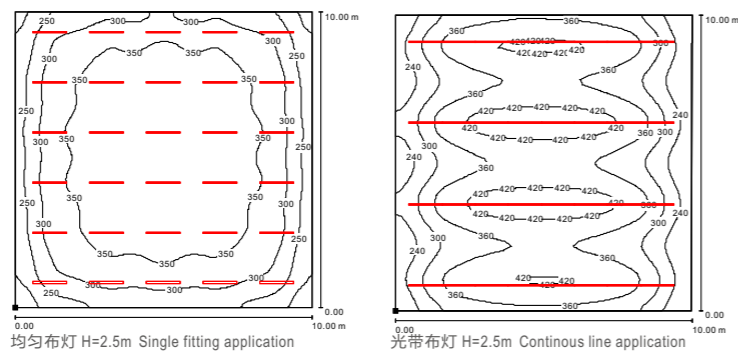

Open space: 10m x 10m x 3m; reflectance (%): ceiling80/wall50/floor20/ floor ceiling walls; illuminance is the average lux level on 0.75m working surface; "H" is the fittings installation height

开放式空间: 10m x 10m x 3m; 反射率(%): 天花板 80/墙壁50/地板20; 照度为 0.75m工作面平均照度; H为灯具安装离地高度。