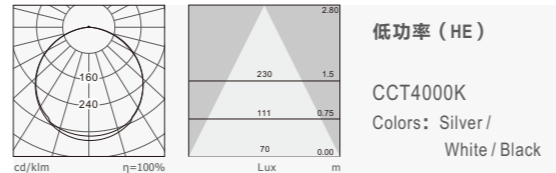

标准灯具 Standard single fitting

Item No	Power | Flux	L*W*H
715A-SS1150T18W	18W / 1440 lm	1150*43*64
715A-SS1710T27W	27W / 2160 lm	1710*43*64
715A-SS2270T36W	36W / 2880 lm	2270*43*64

Item No	Power | Flux	L*W*H
715A-SS1150T18W	18W / 1460 lm	1150*43*64
715A-SS1710T27W	27W / 2180 lm	1710*43*64
715A-SS2270T36W	36W / 2900 lm	2270*43*64