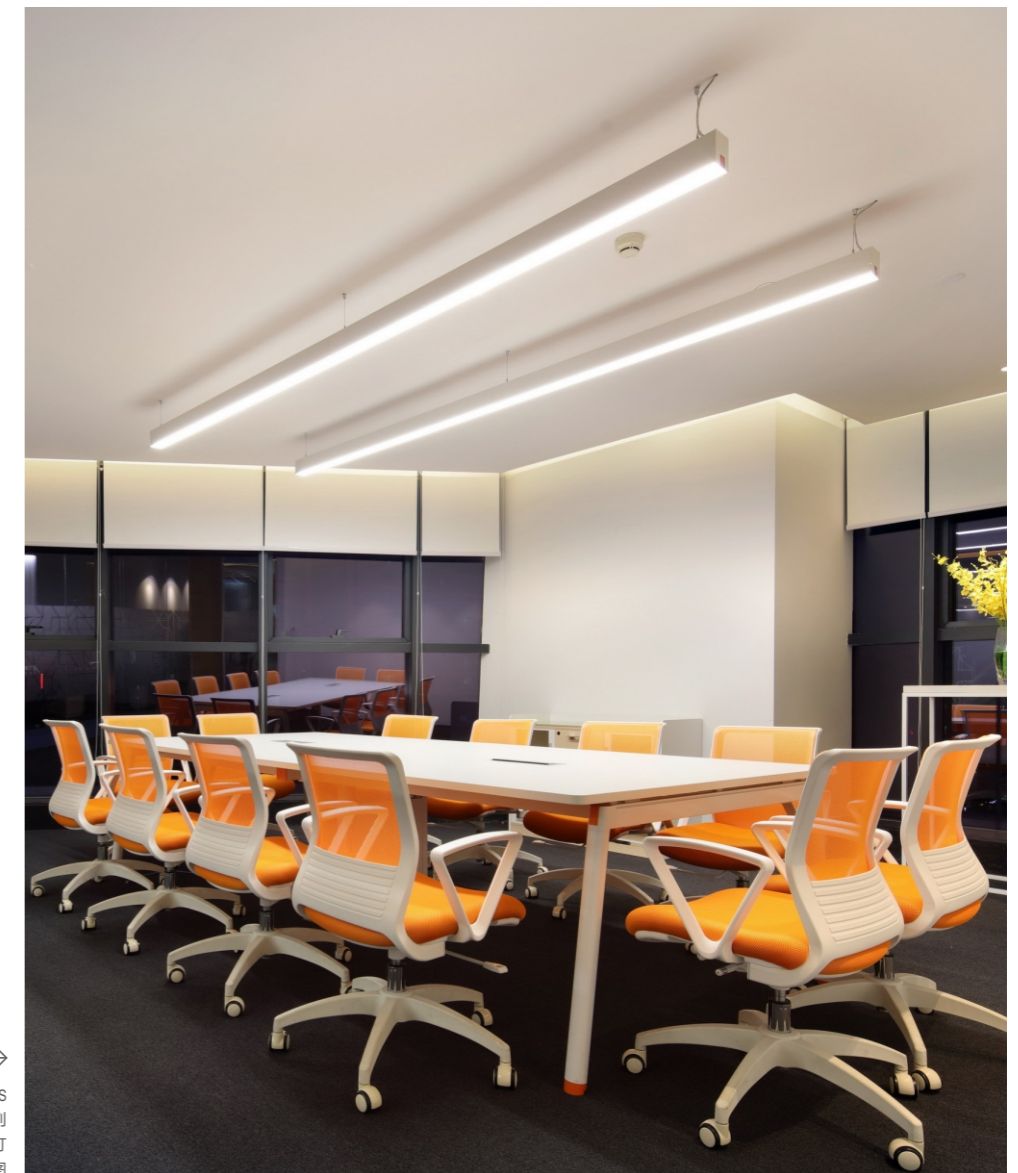

关联产品 Related products

→
Nimble-S
尼博系列
715A吊灯
办公场所实景图