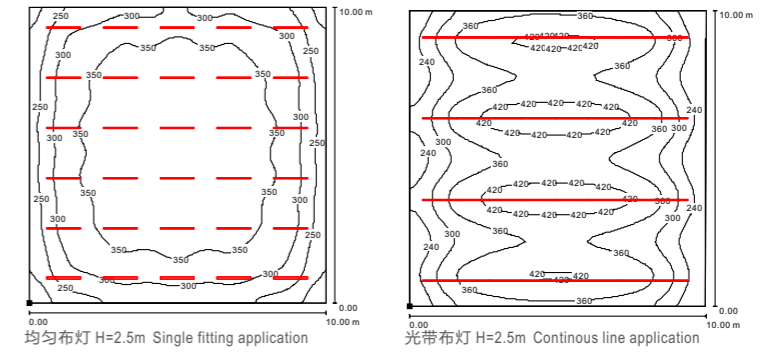

配件 Accessories

715A 快速光带连接件 715A Quick continuous connector Colors: Silver	电源线顶盒 Power cable canopy Colors: Silver / White	吊码吊绳1.5M Suspension wire 1.5m+hanger bolt Colors: Silver
锁线器 Wire lock Colors: Silver	安装卡扣 Installation buckle Colors: Silver	

应用参考 Application reference

Open space: 10m x 10m x 3m; reflectance (%): ceiling80/wall50/floor20/ floor ceiling walls; illuminance is the average lux level on 0.75m working surface; "H" is the fittings installation height

开放式空间: 10m x 10m x 3m; 反射率(%): 天花板 80/墙壁50/地板20; 照度为 0.75m工作面平均照度; H为灯具安装离地高度。

Item No	Power | Flux	Number	W/m²	H=2.8m Illuminance(Lux)
715A-SS1150T18W	18W / 1440 lm	36	6.48	326
715A-SS9600T144W	144W / 15120 lm	4	4.32	346