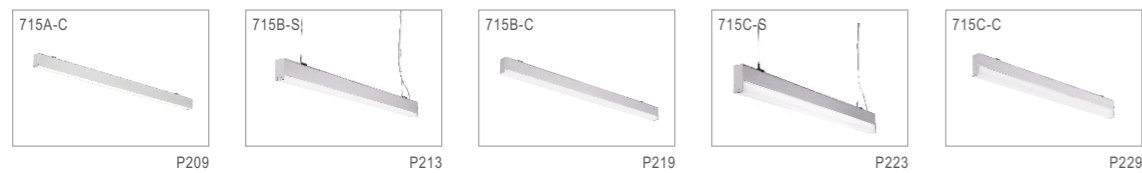

715A series suspend mounted linear LED luminaire, housing made of high pressure extruded aluminum construction, die-cast aluminum end caps with no visible screws, UV and corrosion resistance, with beautiful appearance, the scientific proportion and reasonable dimensions, flexible installing methods, light body, excellent heat dissipation. The luminaire combined with the concept of indirect/direct lighting distributions, applying anti-glare diffuser and double transmission principle of secondary reflection, high transmittance PMMA diffuser specially designed for LED light source creating smooth and uniform lighting distributions high visual comfort for all lighting applications, without visible dark spot or light gaps in seamless continuous lighting system. Advanced thermal management technology to ensure consistency of LED life span, color temperature and maximize output lumens.

应用参考 Application reference

**Open space:** 10m x 10m x 3m; reflectance (%): ceiling80/wall50/floor20/ floor ceiling walls; illuminance is the average lux level on 0.75m working surface; "H" is the fittings installation height

线形光带示意图 Linear continuous connection demonstration

关联产品 Related products

→  
Nimble-S  
尼博系列  
715A吊灯  
办公场所实景图