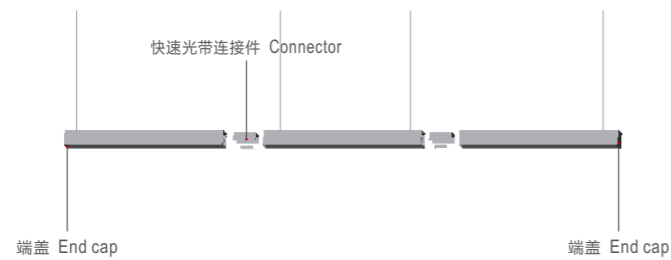

线形光带示意图 Linear continuous connection demonstration