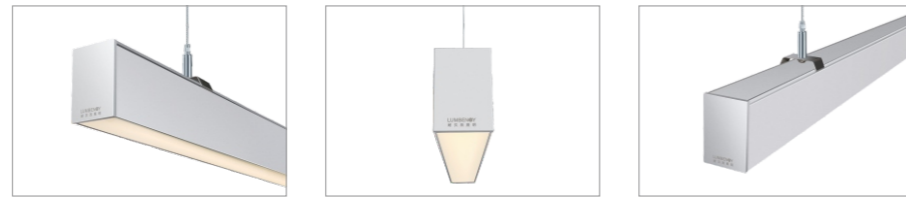

# NIMBLE-S SUSPENDED LUMINAIRE 715A

## 规格参数 Technical Data

名称: 715A 吊灯  
 类型: 吊灯  
 灯体材料: 优质铝合金  
 表面处理: 静电喷涂  
 控光面罩: PC  
 光源: SMD  
 整灯光效: 80 lm/W  
 显色指数: ≥83  
 色温: 3000K / 4000K / 6500K  
 输入电压: 220-240V  
 驱动电源: 高转换率驱动电源  
 灯具寿命: 3万小时  
 电气等级: I

**Product name:** 715A Suspended luminaire  
**Type:** Suspended  
**Housing material:** High-quality Aluminum alloy  
**Surface finish:** Electrostatic thermo-painting  
**Diffuser material:** PC  
**Light source:** SMD  
**Luminaire efficiency:** 80 lm/W  
**CRI:** ≥83  
**Color temperature:** 3000K / 4000K / 6500K  
**Input voltage:** 220-240V  
**Driver:** High efficiency driver  
**Lifespan:** 30000h  
**Electrical grade:** I

715A series suspend mounted linear LED luminaire, housing made of high pressure extruded aluminum construction, die-cast aluminum end caps with no visible screws, UV and corrosion resistance, with beautiful appearance, the scientific proportion and reasonable dimensions, flexible installing methods, light body, excellent heat dissipation. The luminaire combined with the concept of indirect/direct lighting distributions, applying anti-glare diffuser and double transmission principle of secondary reflection, high transmittance PMMA diffuser specially designed for LED light source creating smooth and uniform lighting distributions high visual comfort for all lighting applications, without visible dark spot or light gaps in seamless continuous lighting system. Advanced thermal management technology to ensure consistency of LED life span, color temperature and maximize output lumens.