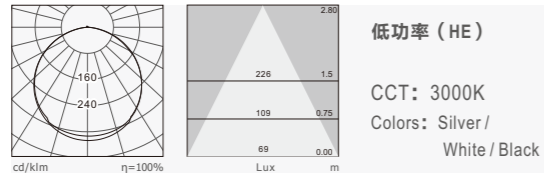

标准灯具 Standard single fitting

Item No	Power | Flux	L*W*H
715A-SS1150T18W	18W / 1440 lm	1150*43*64
715A-SS1710T27W	27W / 2160 lm	1710*43*64
715A-SS2270T36W	36W / 2880 lm	2270*43*64

Item No	Power | Flux	L*W*H
715A-SS1150T18W	18W / 1460 lm	1150*43*64
715A-SS1710T27W	27W / 2180 lm	1710*43*64
715A-SS2270T36W	36W / 2900 lm	2270*43*64