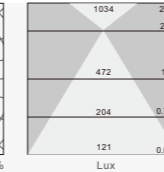

标准灯具 Standard single fitting

**上下照吊灯
(Up&down light)**
CCT: 3000K
Colors: Silver /
White / Black

Item No	Power | Flux	L*W*H
730BU-SS1170T36W	36W / 3240 lm	1170*50*88
730BU-SS2290T72W	72W / 6480 lm	2290*50*88