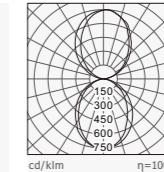

标准灯具 Standard single fitting

**上下照吊灯
(Up&down light)**
CCT: 3000K
Colors: Silver /
White / Black

Item No	Power Flux	L*W*H
730BU-SS1170T36W	36W / 3240 lm	1170*50*88
730BU-SS2290T72W	72W / 6480 lm	2290*50*88