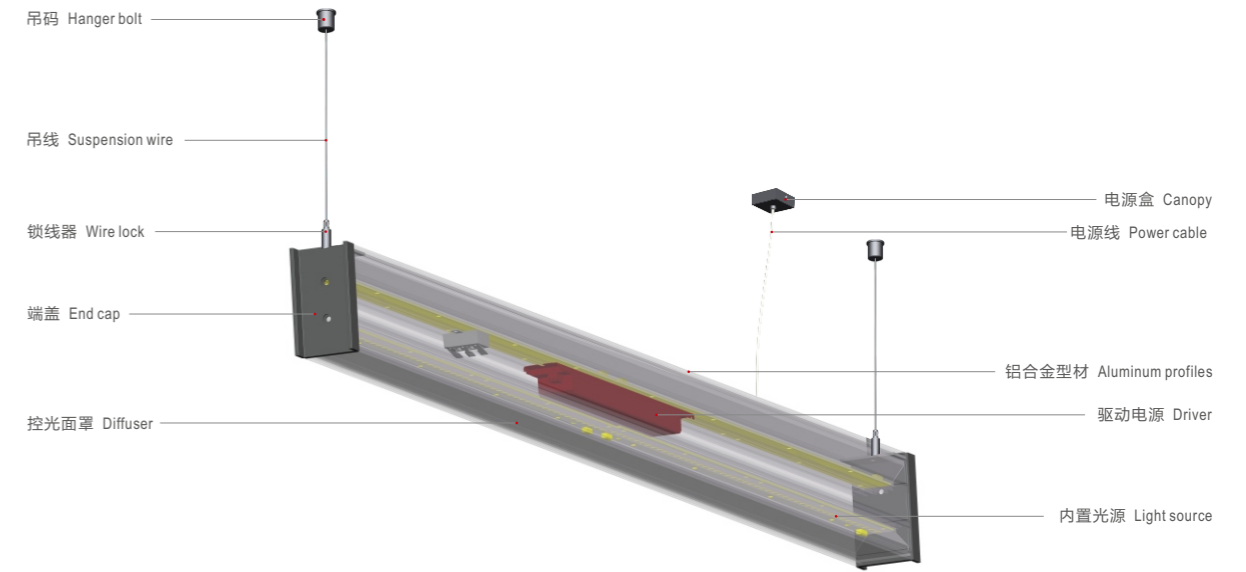

产品细节 Details

规格参数 Technical Data

名称: 730B 吊灯
 类型: 吊灯
 灯体材料: 优质铝合金
 表面处理: 静电烤漆
 控光面罩: PMMA
 光源: SMD
 整灯光效: 90 lm/W
 显色指数: ≥83
 色温: 3000K/4000K/6500K
 输入电压: 220-240V
 驱动电源: 高转换率驱动电源
 灯具寿命: 3万小时
 电气等级: I

Product name: 730B Suspended luminaire
Type: Suspended
Housing material: High-quality Aluminum alloy
Surface finish: Electrostatic thermo-painting
Diffuser material: PMMA
Light source: SMD
Luminaire efficiency: 90 lm/W
CRI: ≥83
Color temperature: 3000K / 4000K / 6500K
Input voltage: 220-240V
Driver: High efficiency driver
Lifespan: 30000h
Electrical grade: I

Elita 艾丽塔

730B 吊灯/系统灯带

Suspended luminaires/
 continuous lighting system technical data sheet

730B 艾丽塔线型吊灯, 采用优质铝合金型材灯体, 模块化产品可组合成吊灯系统, 创新的整体结构, 纤细的灯体, 是对传统LED灯设计的彻底颠覆。简单, 高雅的模块化系统, 可配合531系列LED射灯, 将静态的基础照明与重点照明结合成独一无二的整体。多种组合方式可选, 无论是直线形, L形, T形, 还是十字形, 均可将照明和建筑需求整合于同一方案。

应用场所: 写字楼、学校、医院、高档超市、酒店、商场、公共建筑、机场车站等。

730B series linear suspended luminaire, housing made of high quality pressure extruded aluminum construction, also the modularized structure can make this lamp systematic available. The innovative integrated structure and slim lamp body means great breakthrough in LED lamp design. The simple and graceful 730B can be combined with the 531 series spot light in which way you can integrate the static basic lighting with the accent lighting. Options: straight module, L shape module, T shape module, crossed module;