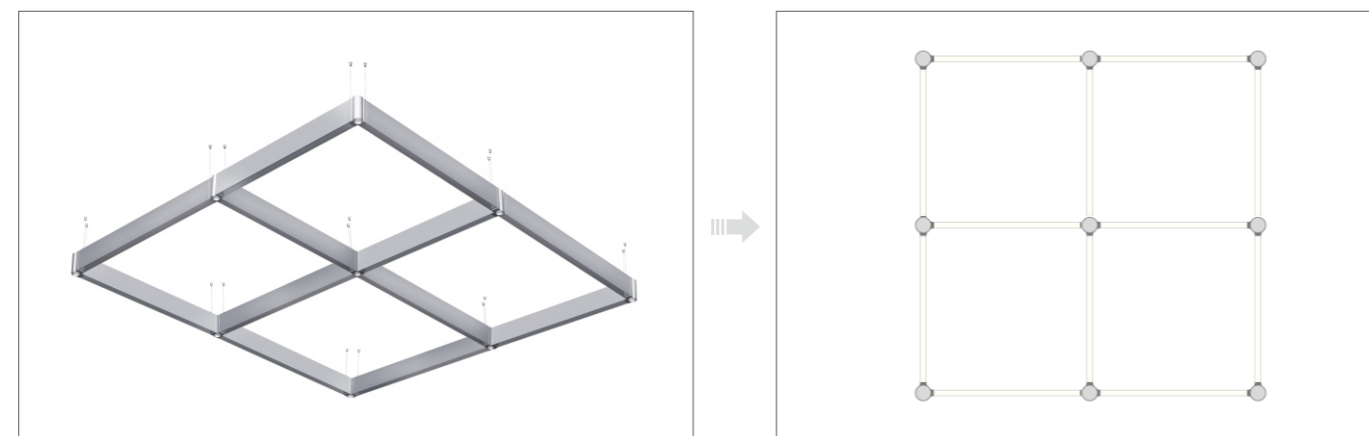

关联产品 Related products

P175

→
Elite
艾丽塔系列
730B吊灯
公共场所实景图

光带转接头 Connection module

	端部转接头 End-module		I形转接头 I-module		L形转接头 L-module	
Item No	Power	L*W*H	Item No	Power	L*W*H	
730B-SE-10W	10W	70*60*88	730B-SI-10W	10W	80*60*88	
	T形转接头 T-module		X转接头 X-module	Item No	Power	L*W*H
730B-ST-10W	10W	80*70*88	730B-SX-10W	10W	80*80*88	

线形光带示意图 Linear continuous connection demonstration

组合光带示意图 System combination demonstration

应用参考 Application reference

Open space: 10m x 10m x 3m; reflectance (%): ceiling80/wall50/floor20/ floor ceiling walls; illuminance is the average lux level on 0.75m working surface; "H" is the fittings installation height