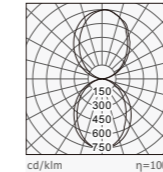

标准灯具 Standard single fitting

**上下照吊灯
(Up&down light)**
CCT: 3000K
Colors: Silver /
White / Black

Item No	Power | Flux	L*W*H
730BU-SS1170T36W	36W / 3240 lm	1170*50*88
730BU-SS2290T72W	72W / 6480 lm	2290*50*88