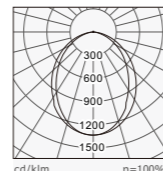

**下照吊灯
(Down light only)**
CCT: 4000K
Colors: Silver /
White / Black

Item No	Power | Flux	L*W*H
730B-SS11700T18W	18W / 1640 lm	1170*50*88
730B-SS1170T27W	27W / 2450 lm	1170*50*88
730B-SS2290T36W	36W / 3260 lm	2290*50*88