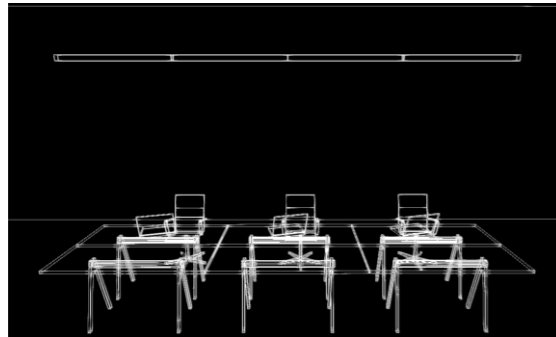

标准灯具 Standard single fitting

**上下照吊灯
(Up&down light)**
CCT: 3000K
Colors: Silver /
White / Black

Item No	Power | Flux	L*W*H
730BU-SS1170T36W	36W / 3240 lm	1170*50*88
730BU-SS2290T72W	72W / 6480 lm	2290*50*88

**上下照吊灯
(Up&down light)**
CCT: 4000K
Colors: Silver /
White / Black

Item No	Power | Flux	L*W*H
730BU-SS1170T36W	36W / 3260 lm	1170*50*88
730BU-SS2290T72W	72W / 6500 lm	2290*50*88

**上下照吊灯
(Up&down light)**
CCT: 6500K
Colors: Silver /
White / Black

Item No	Power | Flux	L*W*H
730BU-SS1170T36W	36W / 3280 lm	1170*50*88
730BU-SS2290T72W	72W / 6520 lm	2290*50*88

**下照吊灯
(Down light only)**
CCT: 3000K
Colors: Silver /
White / Black

Item No	Power | Flux	L*W*H
730B-SS1170T18W	18W / 1620 lm	1170*50*88
730B-SS1170T27W	27W / 2430 lm	1170*50*88
730B-SS2290T36W	36W / 3240 lm	2290*50*88

**下照吊灯
(Down light only)**
CCT: 4000K
Colors: Silver /
White / Black

Item No	Power | Flux	L*W*H
730B-SS11700T18W	18W / 1640 lm	1170*50*88
730B-SS1170T27W	27W / 2450 lm	1170*50*88
730B-SS2290T36W	36W / 3260 lm	2290*50*88

**下照吊灯
(Down light only)**
CCT: 6500K
Colors: Silver /
White / Black

Item No	Power | Flux	L*W*H
730B-SS1170T18W	18W / 1660 lm	1170*50*88
730B-SS1170T27W	27W / 2470 lm	1170*50*88
730B-SS2290T36W	36W / 3280 lm	2290*50*88