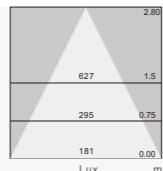

**下照吊灯
(Down light only)**
CCT: 3000K
Colors: Silver /
White / Black

Item No	Power | Flux	L*W*H
730B-SS1170T18W	18W / 1620 lm	1170*50*88
730B-SS1170T27W	27W / 2430 lm	1170*50*88
730B-SS2290T36W	36W / 3240 lm	2290*50*88