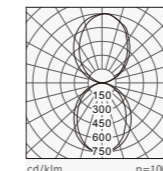

**上下照吊灯
(Up&down light)**
CCT: 6500K
Colors: Silver /
White / Black

Item No	Power | Flux	L*W*H
730BU-SS1170T36W	36W / 3280 lm	1170*50*88
730BU-SS2290T72W	72W / 6520 lm	2290*50*88