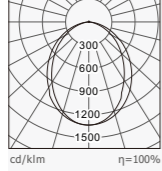

**下照吊灯
(Down light only)**
CCT: 6500K
Colors: Silver /
White / Black

Item No	Power | Flux	L*W*H
730B-SS1170T18W	18W / 1660 lm	1170*50*88
730B-SS1170T27W	27W / 2470 lm	1170*50*88
730B-SS2290T36W	36W / 3280 lm	2290*50*88