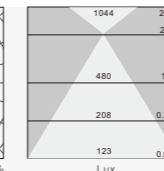

**上下照吊灯
(Up&down light)**
CCT: 6500K
Colors: Silver /
White / Black

Item No	Power | Flux	L*W*H
730BU-SS1170T36W	36W / 3280 lm	1170*50*88
730BU-SS2290T72W	72W / 6520 lm	2290*50*88