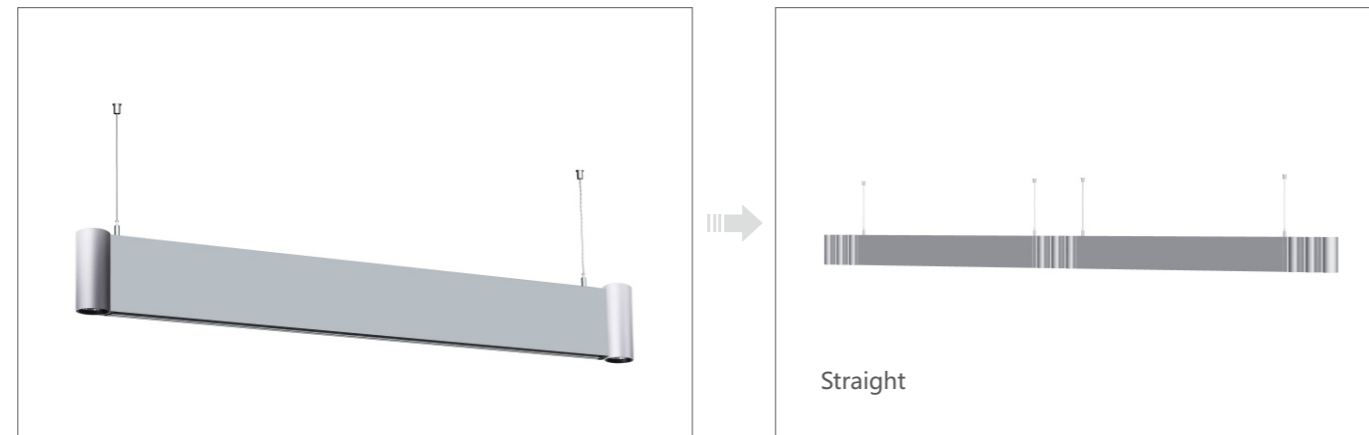

应用场所: 写字楼、学校、医院、高档超市、酒店、商场、公共建筑、机场车站等。

730B series linear suspended luminaire, housing made of high quality pressure extruded aluminum construction, also the modularized structure can make this lamp systematic available. The innovative integrated structure and slim lamp body means great breakthrough in LED lamp design. The simple and graceful 730B can be combined with the 531 series spot light in which way you can integrate the static basic lighting with the accent lighting. Options: straight module, L shape module, T shape module, crossed module;

关联产品 Related products

P175

→
Elite
艾丽塔系列
730B吊灯
公共场所实景图

光带转接头 Connection module

	端部转接头 End-module		I形转接头 I-module		L形转接头 L-module	
Item No	Power	L*W*H	Item No	Power	L*W*H	
730B-SE-10W	10W	70*60*88	730B-SI-10W	10W	80*60*88	
	T形转接头 T-module		X转接头 X-module	Item No	Power	L*W*H
730B-ST-10W	10W	80*70*88	730B-SX-10W	10W	80*80*88	

线形光带示意图 Linear continuous connection demonstration

组合光带示意图 System combination demonstration

应用参考 Application reference

Open space: 10m x 10m x 3m; reflectance (%): ceiling80/wall50/floor20/ floor ceiling walls; illuminance is the average lux level on 0.75m working surface; "H" is the fittings installation height