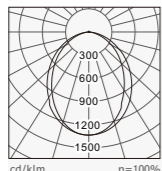

**下照吊灯
(Down light only)**
CCT: 3000K
Colors: Silver /
White / Black

Item No	Power | Flux	L*W*H
730B-SS1170T18W	18W / 1620 lm	1170*50*88
730B-SS1170T27W	27W / 2430 lm	1170*50*88
730B-SS2290T36W	36W / 3240 lm	2290*50*88