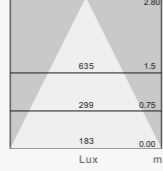

**下照吊灯
(Down light only)**
CCT: 6500K
Colors: Silver /
White / Black

Item No	Power | Flux	L*W*H
730B-SS1170T18W	18W / 1660 lm	1170*50*88
730B-SS1170T27W	27W / 2470 lm	1170*50*88
730B-SS2290T36W	36W / 3280 lm	2290*50*88