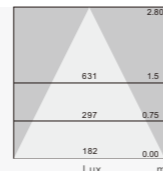

**下照吊灯
(Down light only)**
CCT: 4000K
Colors: Silver /
White / Black

Item No	Power | Flux	L*W*H
730B-SS11700T18W	18W / 1640 lm	1170*50*88
730B-SS1170T27W	27W / 2450 lm	1170*50*88
730B-SS2290T36W	36W / 3260 lm	2290*50*88