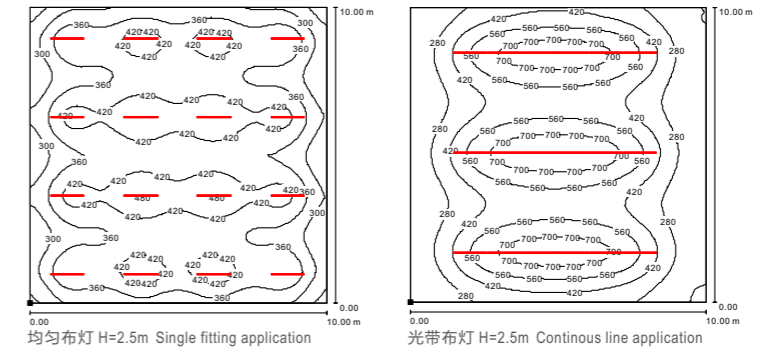

应用参考 Application reference

Open space: 10m x 10m x 3m; reflectance (%): ceiling80/wall50/floor20/ floor ceiling walls; illuminance is the average lux level on 0.75m working surface; "H" is the fittings installation height

开放式空间: 10m x 10m x 3m; 反射率(%): 天花板 80/墙壁50/地板20; 照度为 0.75m工作面平均照度; H为灯具安装离地高度。

Item No	Power | Flux	Number	W/m²	H=2.8m Illuminance(Lux)
730B-SS1170T36W	36W / 3240 lm	16	5.76	377
730B-SS7200T216W	144W / 19440 lm	3	6.48	451