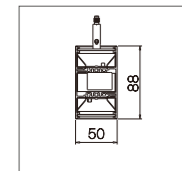

**下照吊灯
(Down light only)**
CCT: 6500K
Colors: Silver /
White / Black

Item No	Power | Flux	L*W*H
730B-SS1170T18W	18W / 1660 lm	1170*50*88
730B-SS1170T27W	27W / 2470 lm	1170*50*88
730B-SS2290T36W	36W / 3280 lm	2290*50*88