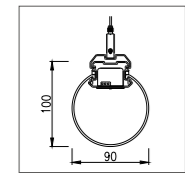

低功率 (HE)

CCT: 6500K
Colors: Silver /
White / Black

Item No	Power | Flux	L*W*H
702-SS1147T18W	18W / 2110 lm	1147*90*100
702-SS1707T27W	27W / 3145 lm	1707*90*100