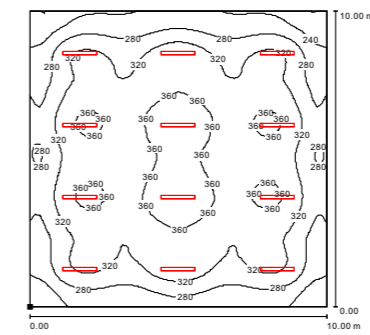

应用参考 Application reference

Open space: 10m x 10m x 3m; reflectance (%): ceiling80/wall50/floor20/ floor ceiling walls; illuminance is the average lux level on 0.75m working surface; "H" is the fittings installation height

开放式空间: 10m x 10m x 3m; 反射率(%): 天花板 80/墙壁50/地板20; 照度为 0.75m工作面平均照度; H为灯具 安装离地高度。

均匀布灯 H=2.5m Single fitting application