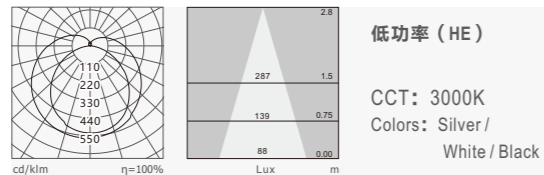

Application: offices, Educational Institutes, Hospitals, Warehouses, Hospitality, Retails, etc.

标准灯具 Standard single fitting

低功率 (HE)

CCT: 3000K  
Colors: Silver /  
White / Black

Item No	Power   Flux	L*W*H
702-SS1147T18W	18W / 2070 lm	1147*90*100
702-SS1707T27W	27W / 3105 lm	1707*90*100