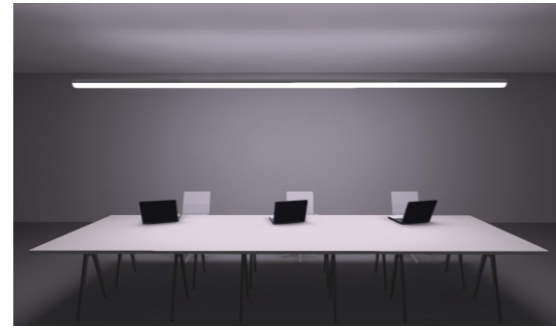

**Product name:** 702 Suspended luminaire  
**Type:** Suspended  
**Housing material:** High-quality Aluminum alloy  
**Surface finish:** Electrostatic thermo-painting  
**Diffuser material:** PMMA  
**Light source:** SMD  
**Luminaire efficiency:** 115 lm/W  
**CRI:** ≥83  
**Color temperature:** 3000K / 4000K / 6500K  
**Input voltage:** 220-240V  
**Driver:** High efficiency driver  
**Lifespan:** 30000h  
**Electrical grade:** I

Niman 尼曼

702 吊灯

Suspended luminaires technical data sheet

702 系列线型吊灯，外观简约大方，采用线形优质铝型材灯体，无螺丝压铸铝端盖，灯体轻，散热优异。圆管状透光罩可提供270度照明、出光均匀无阴影。先进的热管理技术确保了灯具最大光输出的持续性及色温的一致性。  
应用场所：写字楼、学校、医院、高档超市、商场、公共建筑等。

702 series linear light, simple and concise look, high quality extruded aluminum housing, die-cast aluminum end caps with no visible screws and round tubular diffuser which provides 270° illumination and smooth uniform appearance. Advanced Thermal Management ensures maximum lumen maintenance and consistent color temperature.

Application: offices, Educational Institutes, Hospitals, Warehouses, Hospitality, Retails, etc.

标准灯具 Standard single fitting

低功率 (HE)

CCT: 3000K  
Colors: Silver /  
White / Black

Item No	Power   Flux	L*W*H
702-SS1147T18W	18W / 2070 lm	1147*90*100
702-SS1707T27W	27W / 3105 lm	1707*90*100