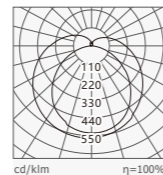

Application: offices, Educational Institutes, Hospitals, Warehouses, Hospitality, Retails, etc.

标准灯具 Standard single fitting

低功率 (HE)

CCT: 3000K  
Colors: Silver /  
White / Black

Item No	Power   Flux	L*W*H
702-SS1147T18W	18W / 2070 lm	1147*90*100
702-SS1707T27W	27W / 3105 lm	1707*90*100

低功率 (HE)

CCT: 4000K  
Colors: Silver /  
White / Black

Item No	Power   Flux	L*W*H
702-SS1147T18W	18W / 2090 lm	1147*90*100
702-SS1707T27W	27W / 3125 lm	1707*90*100

低功率 (HE)

CCT: 6500K  
Colors: Silver /  
White / Black