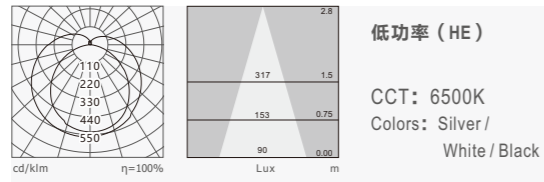

Application: offices, Educational Institutes, Hospitals, Warehouses, Hospitality, Retails, etc.

标准灯具 Standard single fitting

低功率 (HE)

CCT: 3000K  
Colors: Silver /  
White / Black

Item No	Power   Flux	L*W*H
702-SS1147T18W	18W / 2070 lm	1147*90*100
702-SS1707T27W	27W / 3105 lm	1707*90*100

低功率 (HE)

CCT: 4000K  
Colors: Silver /  
White / Black

Item No	Power   Flux	L*W*H
702-SS1147T18W	18W / 2090 lm	1147*90*100
702-SS1707T27W	27W / 3125 lm	1707*90*100

低功率 (HE)

CCT: 6500K  
Colors: Silver /  
White / Black