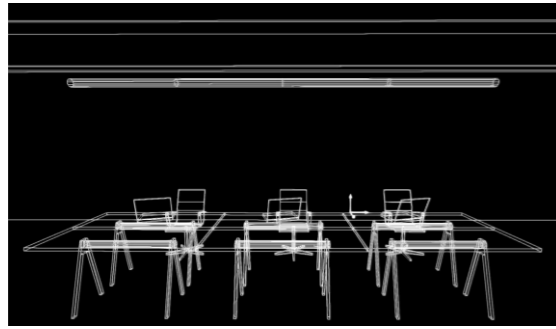

**Product name:** 702 Suspended luminaire  
**Type:** Suspended  
**Housing material:** High-quality Aluminum alloy  
**Surface finish:** Electrostatic thermo-painting  
**Diffuser material:** PMMA  
**Light source:** SMD  
**Luminaire efficiency:** 115 lm/W  
**CRI:** ≥83  
**Color temperature:** 3000K / 4000K / 6500K  
**Input voltage:** 220-240V  
**Driver:** High efficiency driver  
**Lifespan:** 30000h  
**Electrical grade:** I

Niman 尼曼

702 吊灯

Suspended luminaires technical data sheet

702 系列线型吊灯，外观简约大方，采用线形优质铝型材灯体，无螺丝压铸铝端盖，灯体轻，散热优异。圆管状透光罩可提供270度照明、出光均匀无阴影。先进的热管理技术确保了灯具最大光输出的持续性及色温的一致性。  
应用场所：写字楼、学校、医院、高档超市、商场、公共建筑等。

702 series linear light, simple and concise look, high quality extruded aluminum housing, die-cast aluminum end caps with no visible screws and round tubular diffuser which provides 270° illumination and smooth uniform appearance. Advanced Thermal Management ensures maximum lumen maintenance and consistent color temperature.

Application: offices, Educational Institutes, Hospitals, Warehouses, Hospitality, Retails, etc.

标准灯具 Standard single fitting

低功率 (HE)

CCT: 3000K  
Colors: Silver /  
White / Black

Item No	Power   Flux	L*W*H
702-SS1147T18W	18W / 2070 lm	1147*90*100
702-SS1707T27W	27W / 3105 lm	1707*90*100