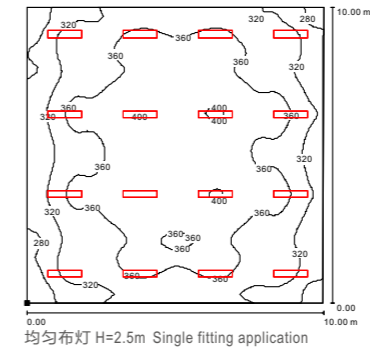

小功率 (HO-L)

CCT: 6500K
Colors: White

Item No	Power Flux	L*W*H
737-SM1140T36W	36W / 3460 lm	1140*220*93

关联产品 Related products

P141

P145

P145

应用参考 Application reference

Open space: 10m x 10m x 3m; reflectance (%) : ceiling80/wall50/floor20/ floor ceiling walls; illuminance is the average lux level on 0.75m working surface; "H" is the fittings installation height

开放式空间: 10m x 10m x 3m; 反射率(%): 天花板 80/墙壁50/地板20; 照度为 0.75m工作面平均照度; H为灯具 安装离地高度。