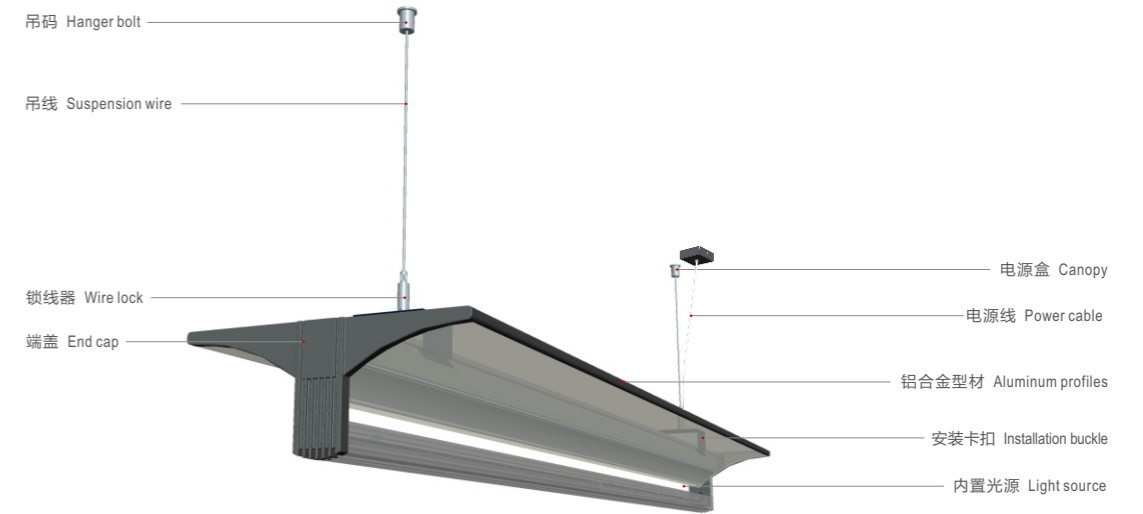

VICTOR SUSPENDED LUMINAIRE 737

产品细节 Details

规格参数 Technical Data

名称: 737 吊灯
 类型: 吊灯
 灯体材料: 优质铝合金
 表面处理: 纳米喷涂
 控光面罩: PMMA
 光源: SMD
 整灯光效: 95 lm/W
 显色指数: ≥83
 色温: 3000K/4000K/6500K
 输入电压: 220-240V
 驱动电源: 高转换率驱动电源
 灯具寿命: 3万小时
 电气等级: I

Product name: 737 Suspended luminaire
Type: Suspended
Housing material: High-quality Aluminum alloy
Surface finish: Nanoflex
Diffuser material: PMMA
Light source: SMD
Luminaire efficiency: 95 lm/W
CRI: ≥83
Color temperature: 3000K / 4000K / 6500K
Input voltage: 220-240V
Driver: High efficiency driver
Lifespan: 30000h
Electrical grade: I

Victor 维克多

737 吊灯

Suspended luminaires technical data sheet

维克多737吊灯，采用创新的整体铝合金结构。外观尺寸比例科学，灯具线条流畅美观。反射飞翼采用Nanoflex®纳米喷涂技术，以实现灯具最高效率，二次反射型灯具，出光柔和无阴影，扩散角度广，先进的热管理技术，散热效果优异，确保了灯具最大光输出的持续性及色温的一致性。应用场所：写字楼、学校、医院、高档超市、酒店、商场、公共建筑等。

737 series suspended with an innovative aluminum extrusion structure design with two wings in Nanoflex powder coating technology to achieve the maximum output efficiency and makes soft and shadow free light output via secondary reflection and wider beam angle. Advanced thermal management technology to ensure consistency of LED life span, color temperature and maximize output lumens.