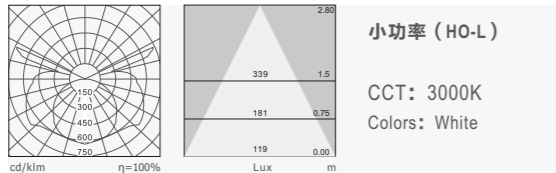

标准灯具 Standard single fitting

小功率 (HO-L)

CCT: 3000K
Colors: White

Item No	Power | Flux	L*W*H
737-SM1140T36W	36W / 3420 lm	1140*220*93