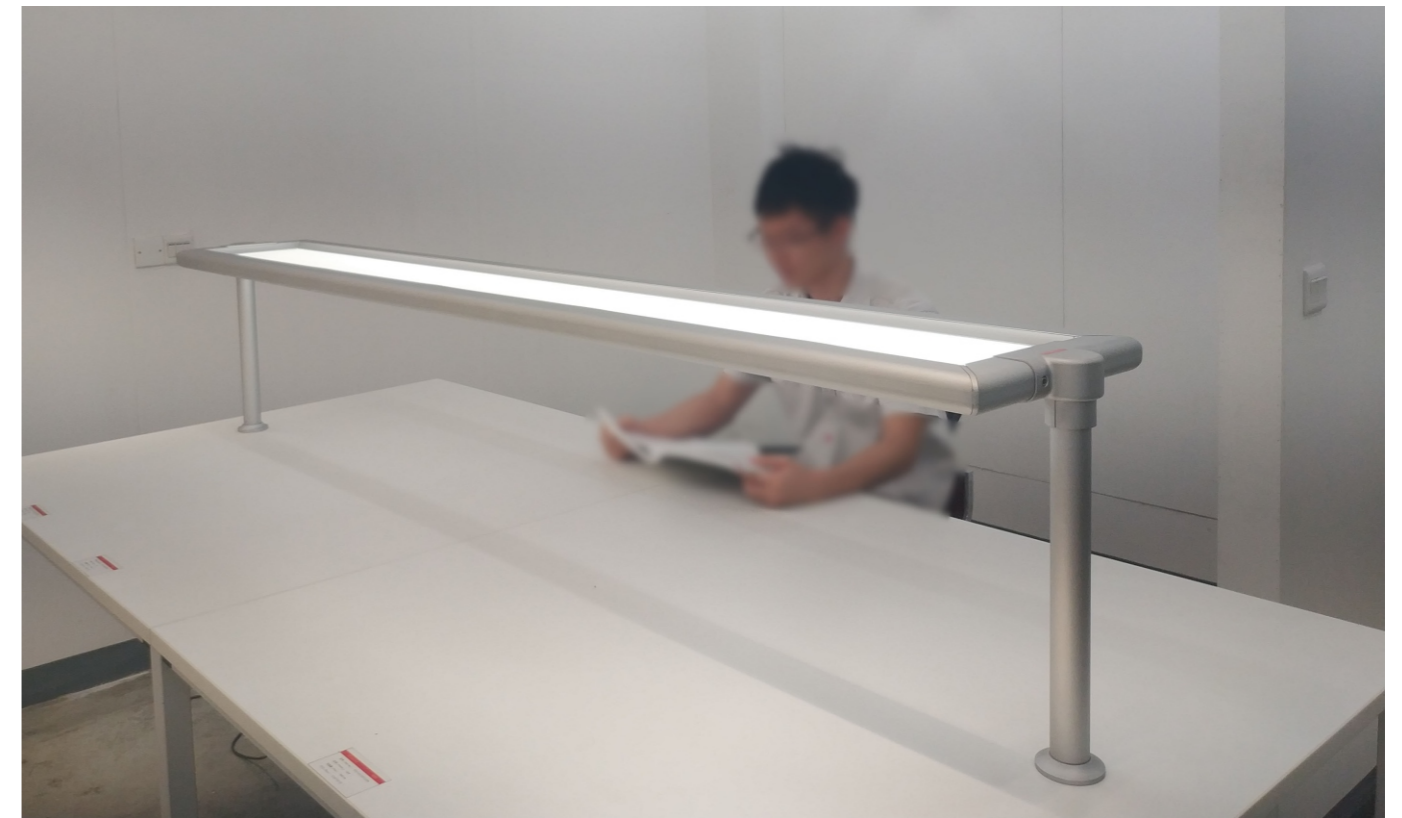

关联产品 Related products

↑
Starry 星空系列 741台面阅读灯 实景图