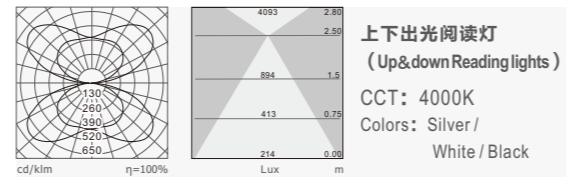

Item No	Power | Flux	L*W*H
741-DS1306T36W	36W / 3080 lm	1306*320*40
741-DS1868T54W	54W / 4610 lm	1868*320*40