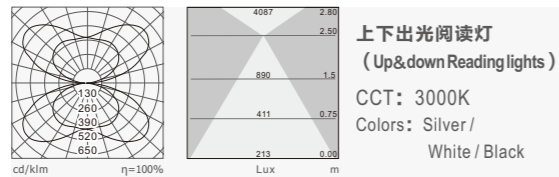

标准灯具 Standard single fitting

Item No	Power | Flux	L*W*H
741-DS1306T36W	36W / 3060 lm	1306*320*40
741-DS1868T54W	54W / 4590 lm	1868*320*40