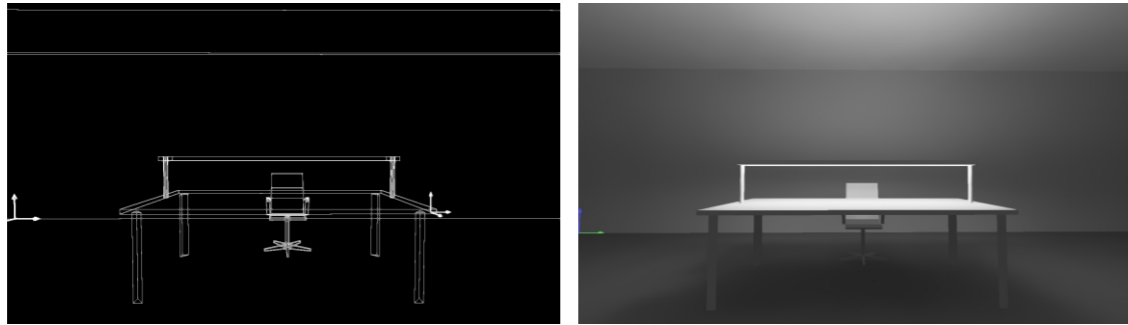

标准灯具 Standard single fitting

Item No	Power | Flux	L*W*H
741-DS1306T36W	36W / 3060 lm	1306*320*40
741-DS1868T54W	54W / 4590 lm	1868*320*40

Item No	Power | Flux	L*W*H
741-DS1306T36W	36W / 3080 lm	1306*320*40
741-DS1868T54W	54W / 4610 lm	1868*320*40

Item No	Power | Flux	L*W*H
741-DS1306T36W	36W / 3100 lm	1306*320*40
741-DS1868T54W	54W / 4630 lm	1868*320*40