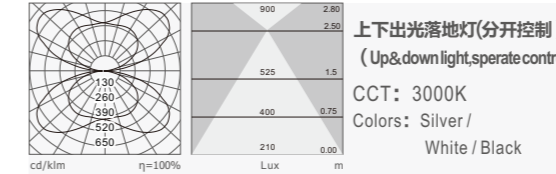

上下出光落地灯(分开控制)
(Up&down light,separate control)
CCT: 3000K
Colors: Silver /
White / Black

Item No 741U-LS1965T54W Power | Flux 54W / 4320 lm L*W*H 712*320*1965