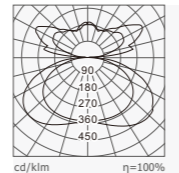

标准灯具 Standard single fitting

上下出光落地灯
(Up&down light)
CCT: 3000K
Colors: Silver /
White / Black

Item No 741-LS1965T36W Power | Flux 36W / 2880 lm L*W*H 712*320*1965

上下出光落地灯
(Up&down light)
CCT: 4000K
Colors: Silver /
White / Black

Item No 741-LS1965T36W Power | Flux 36W / 2900 lm L*W*H 712*320*1965

上下出光落地灯
(Up&down light)
CCT: 6500K
Colors: Silver /
White / Black

Item No 741-LS1965T36W Power | Flux 36W / 2920 lm L*W*H 712*320*1965

上下出光落地灯(分开控制)
(Up&down light,separate control)
CCT: 3000K
Colors: Silver /
White / Black

Item No 741U-LS1965T54W Power | Flux 54W / 4320 lm L*W*H 712*320*1965

上下出光落地灯(分开控制)
(Up&down light,separate control)
CCT: 4000K
Colors: Silver /
White / Black

Item No 741U-LS1965T54W Power | Flux 54W / 4340 lm L*W*H 712*320*1965

上下出光落地灯(分开控制)
(Up&down light,separate control)
CCT: 6500K
Colors: Silver /
White / Black

Item No 741U-LS1965T54W Power | Flux 54W / 4360 lm L*W*H 712*320*1965

关联产品 Related products