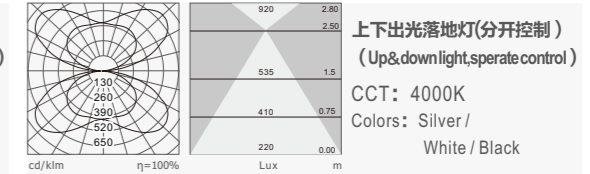

标准灯具 Standard single fitting

上下出光落地灯
 (Up&down light)
 CCT: 3000K
 Colors: Silver /
 White / Black

Item No 741-LS1965T36W Power | Flux 36W / 2880 lm L*W*H 712*320*1965

上下出光落地灯
 (Up&down light)
 CCT: 4000K
 Colors: Silver /
 White / Black

Item No 741-LS1965T36W Power | Flux 36W / 2900 lm L*W*H 712*320*1965

上下出光落地灯
 (Up&down light)
 CCT: 6500K
 Colors: Silver /
 White / Black

Item No 741-LS1965T36W Power | Flux 36W / 2920 lm L*W*H 712*320*1965

上下出光落地灯(分开控制)
 (Up&down light,separate control)
 CCT: 3000K
 Colors: Silver /
 White / Black

Item No 741U-LS1965T54W Power | Flux 54W / 4320 lm L*W*H 712*320*1965

上下出光落地灯(分开控制)
 (Up&down light,separate control)
 CCT: 4000K
 Colors: Silver /
 White / Black