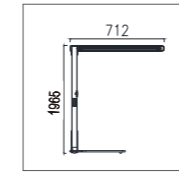

上下出光落地灯(分开控制)
(Up&down light,separate control)
CCT: 3000K
Colors: Silver /
White / Black

Item No 741U-LS1965T54W Power | Flux 54W / 4320 lm L*W*H 712*320*1965