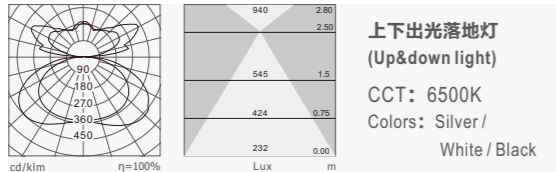

上下出光落地灯
(Up&down light)
CCT: 6500K
Colors: Silver /
White / Black

Item No 741-LS1965T36W Power | Flux 36W / 2920 lm L*W*H 712*320*1965