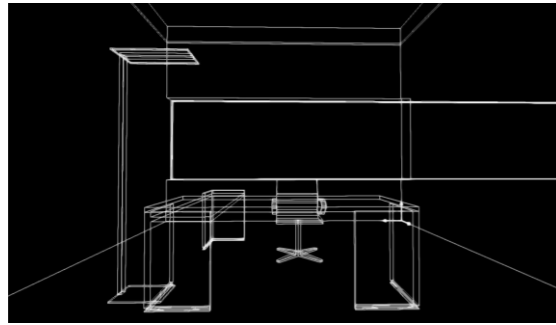

STARRY FLOOR LAMP 741

Starry 星空

741 落地灯

Floor lamp technical data sheet

741 星空系列落地灯，采用优质铝合金型材灯体，外观尺寸比例科学，线条硬朗美观。先进的侧发光导光技术，上下出光的直接+间接照明模式，高透光率光学级纯料PMMA导光板出光均匀无阴影、防眩光效果好，先进的热管理技术，散热优异，确保了灯具最大光输出的持续性及色温的一致性。741星空系列有吊灯、落地灯、壁灯，阅读灯等。

应用场所：办公室、学校、医院、酒店、商场、公共建筑等。

741 series floor lamp with aluminum alloy structure integrated with advanced side light transmittance technology, direct and indirect light illuminating, high transmitting optical light guide PMMA plate create shadow free and uniform light output without any glare. Advance thermal management technology to ensure consistency of LED life span, color temperature and maximize output lumens. Suspended, desk reading lamp, floor lamp, ceiling surface mounted lamp are available for 741 series.

Applications: Offices, schools, hospitals, hotels, shopping malls, public buildings etc.

产品细节 Details

规格参数 Technical Data

名称：741 落地灯
 类型：落地灯
 灯体材料：优质铝合金
 表面处理：静电喷涂
 控光面罩：PMMA
 光源：SMD
 整灯光效：80 lm/W
 显色指数：≥83
 色温：3000K / 4000K / 6500K
 输入电压：220-240V
 驱动电源：高转换率驱动电源
 灯具寿命：3万小时
 电气等级：I

标准灯具 Standard single fitting

上下出光落地灯
 (Up&down light)
 CCT: 3000K
 Colors: Silver /
 White / Black

Item No 741-LS1965T36W Power | Flux 36W / 2880 lm L*W*H 712*320*1965

上下出光落地灯
 (Up&down light)
 CCT: 4000K
 Colors: Silver /
 White / Black