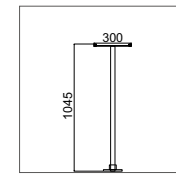

标准灯具 Standard single fitting

阅读灯
(Reading light)
CCT: 3000K
Colors: Silver /
White / Black

Item No 746A-DS1000T36W Power | Flux 36W / 3240 lm L*W*H 600*300*1045