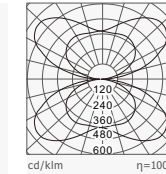

标准灯具 Standard single fitting

阅读灯
(Reading light)
 CCT: 3000K
 Colors: Silver /
 White / Black

Item No 746A-DS1000T36W Power | Flux 36W / 3240 lm L*W*H 600*300*1045

阅读灯
(Reading light)
 CCT: 4000K
 Colors: Silver /
 White / Black