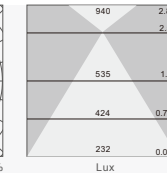

标准灯具 Standard single fitting

阅读灯
(Reading light)
 CCT: 3000K
 Colors: Silver /
 White / Black

Item No 746A-DS1000T36W Power | Flux 36W / 3240 lm L*W*H 600*300*1045

阅读灯
(Reading light)
 CCT: 4000K
 Colors: Silver /
 White / Black

Item No 746A-DS1000T36W Power | Flux 36W / 3260 lm L*W*H 600*300*1045

阅读灯
(Reading light)
 CCT: 6500K
 Colors: Silver /
 White / Black

Item No 746A-DS1000T36W Power | Flux 36W / 3280 lm L*W*H 600*300*1045