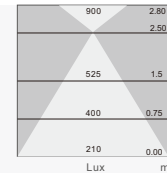

上下出光落地灯
(Up&down light)
CCT: 4000K
Colors: Silver /
White / Black

Item No 746A-LS1926T36W Power | Flux 36W / 3260 lm L*W*H 600*300*1926