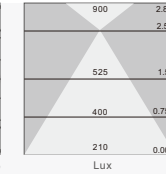

Product name: 746A Floor lamp/Desk reading lamp
Type: Floor lamp/Desk reading lamp
Housing material: High-quality Aluminum alloy
Surface finish: Electrostatic thermo-painting
Diffuser material: PMMA
Light source: SMD
Luminaire efficiency: 90 lm / W
CRI: ≥ 83
Color temperature: 3000K / 4000K / 6500K
Input voltage: 220-240V
Driver: High efficiency driver
Lifespan: 30000h
Electrical grade: I

标准灯具 Standard single fitting

阅读灯
(Reading light)
 CCT: 3000K
 Colors: Silver /
 White / Black

Item No 746A-DS1000T36W Power | Flux 36W / 3240 lm L*W*H 600*300*1045

阅读灯
(Reading light)
 CCT: 4000K
 Colors: Silver /
 White / Black