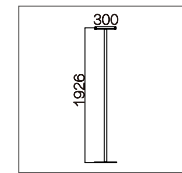

上下出光落地灯
(Up&down light)
CCT: 6500K
Colors: Silver /
White / Black

Item No 746A-LS1926T36W Power | Flux 36W / 3280 lm L*W*H 600*300*1926