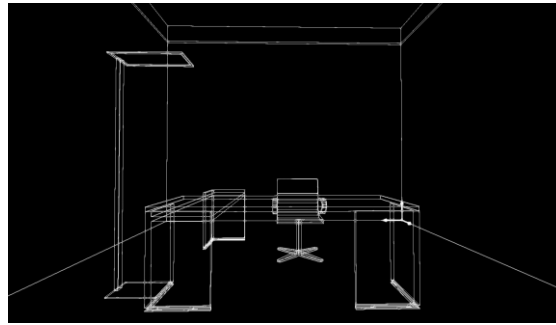

标准灯具 Standard single fitting

阅读灯
(Reading light)
CCT: 3000K
Colors: Silver /
White / Black

Item No 746A-DS1000T36W Power | Flux 36W / 3240 lm L*W*H 600*300*1045

阅读灯
(Reading light)
CCT: 4000K
Colors: Silver /
White / Black

Item No 746A-DS1000T36W Power | Flux 36W / 3260 lm L*W*H 600*300*1045

阅读灯
(Reading light)
CCT: 6500K
Colors: Silver /
White / Black

Item No 746A-DS1000T36W Power | Flux 36W / 3280 lm L*W*H 600*300*1045

上下出光落地灯
(Up&down light)
CCT: 3000K
Colors: Silver /
White / Black

Item No 746A-LS1926T36W Power | Flux 36W / 3240 lm L*W*H 600*300*1926

上下出光落地灯
(Up&down light)
CCT: 4000K
Colors: Silver /
White / Black

Item No 746A-LS1926T36W Power | Flux 36W / 3260 lm L*W*H 600*300*1926

上下出光落地灯
(Up&down light)
CCT: 6500K
Colors: Silver /
White / Black

Item No 746A-LS1926T36W Power | Flux 36W / 3280 lm L*W*H 600*300*1926

关联产品 Related products