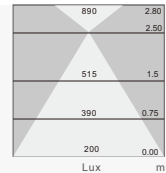

标准灯具 Standard single fitting

阅读灯
(Reading light)
 CCT: 3000K
 Colors: Silver /
 White / Black

Item No 746A-DS1000T36W Power | Flux 36W / 3240 lm L*W*H 600*300*1045

阅读灯
(Reading light)
 CCT: 4000K
 Colors: Silver /
 White / Black

Item No 746A-DS1000T36W Power | Flux 36W / 3260 lm L*W*H 600*300*1045

阅读灯
(Reading light)
 CCT: 6500K
 Colors: Silver /
 White / Black

Item No 746A-DS1000T36W Power | Flux 36W / 3280 lm L*W*H 600*300*1045