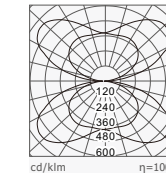

阅读灯
(Reading light)
CCT: 6500K
Colors: Silver /
White / Black

Item No 746A-DS1000T36W Power | Flux 36W / 3280 lm L*W*H 600*300*1045