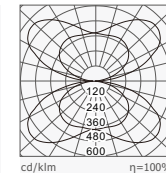

上下出光落地灯
(Up&down light)
CCT: 4000K
Colors: Silver /
White / Black

Item No 746A-LS1926T36W Power | Flux 36W / 3260 lm L*W*H 600*300*1926