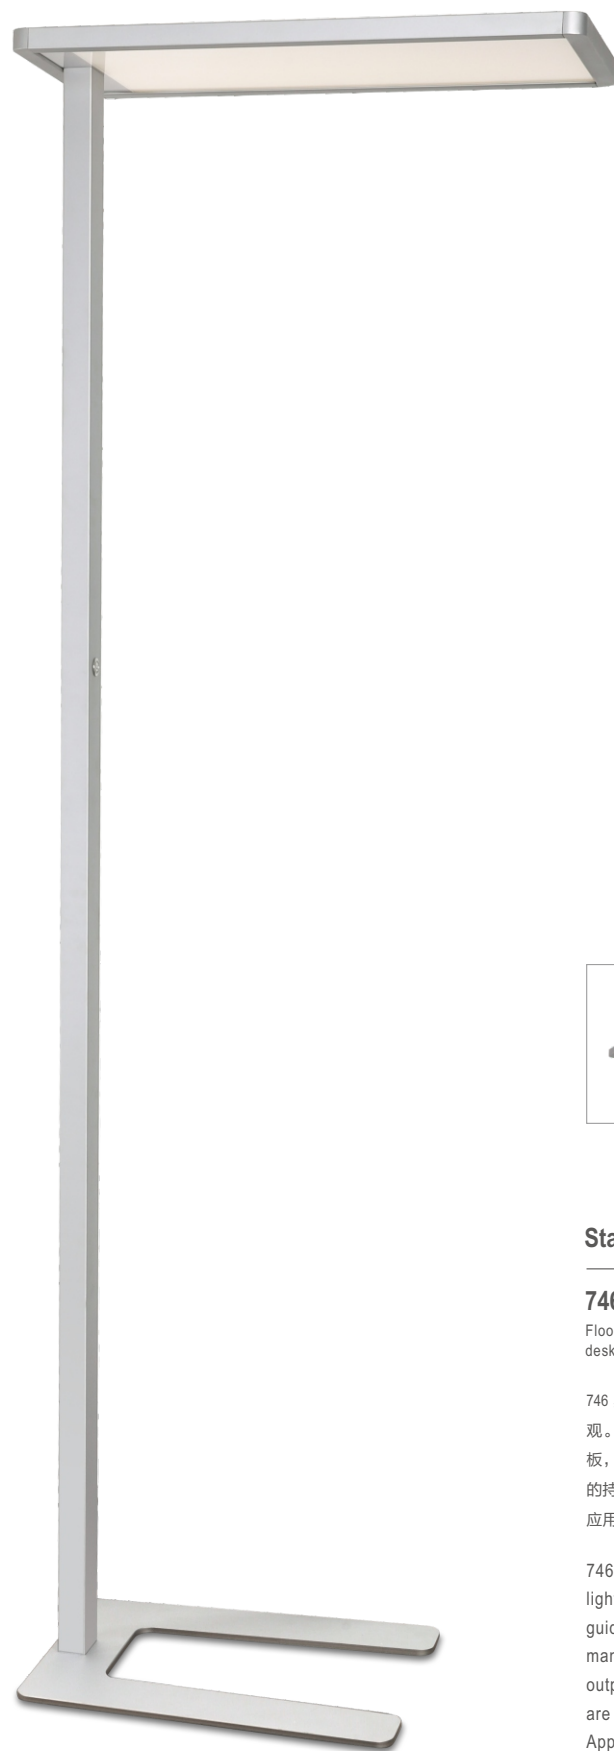

STARRY FLOOR LAMP/DESK READING LAMP 746A

Starry 星空

746A 落地灯/台面阅读灯

Floor lamp/
desk reading lamp technical data sheet

746 星空系列落地灯/台面阅读灯, 采用优质铝合金型材灯体, 外观尺寸比例科学, 结构合理, 线条流畅美观。先进的侧发光导光技术结合上下出光的直接+间接照明模式, 再加上高透光率光学级纯料PMMA导光板, 使其出光均匀无阴影、防眩光效果更好, 先进的热管理技术, 散热效果优异, 确保了灯具最大光输出的持续性及色温的一致性。746星空系列有吊灯、吸顶灯、壁灯、落地灯、台面阅读灯等。

应用场所: 办公室、学校、医院、酒店、商场、公共建筑、机场车站等。

746 series floor lamp/desk reading lamp with aluminum alloy structure integrated with advanced side light transmittance technology, direct and indirect light illuminating, high transmitting optical light guide PMMA plate create shadow free and uniform light output without any glare. Advance thermal management technology to ensure consistency of LED life span, color temperature and maximize output lumens. Suspended, ceiling surface mounted lamp, wall lamp, floor lamp, desk reading lamp are available for 746 series.

Applications: Offices, schools, hospitals, hotels, shopping malls, public buildings, airport halls etc.

产品细节 Details

规格参数 Technical Data

名称: 746A 落地灯/台面阅读灯
 类型: 落地灯/台面阅读灯
 灯体材料: 优质铝合金
 表面处理: 静电烤漆
 控光面罩: PMMA
 光源: SMD
 整灯光效: 90 lm/W
 显色指数: ≥ 83
 色温: 3000K / 4000K / 6500K
 输入电压: 220-240V
 驱动电源: 高转换率驱动电源
 灯具寿命: 3万小时
 电气等级: I

Product name: 746A Floor lamp/Desk reading lamp
Type: Floor lamp/Desk reading lamp
Housing material: High-quality Aluminum alloy
Surface finish: Electrostatic thermo-painting
Diffuser material: PMMA
Light source: SMD
Luminaire efficiency: 90 lm / W
CRI: ≥ 83
Color temperature: 3000K / 4000K / 6500K
Input voltage: 220-240V
Driver: High efficiency driver
Lifespan: 30000h
Electrical grade: I