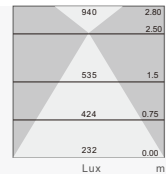

上下出光落地灯
(Up&down light)
CCT: 6500K
Colors: Silver /
White / Black

Item No 746A-LS1926T36W Power | Flux 36W / 3280 lm L*W*H 600*300*1926