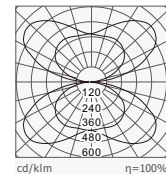

上下出光落地灯
(Up&down light)
CCT: 6500K
Colors: Silver /
White / Black

Item No 746A-LS1926T36W Power | Flux 36W / 3280 lm L*W*H 600*300*1926