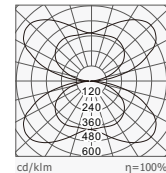

上下出光落地灯
(Up&down light)
CCT: 3000K
Colors: Silver /
White / Black

Item No 746A-LS1926T36W Power | Flux 36W / 3240 lm L*W*H 600*300*1926