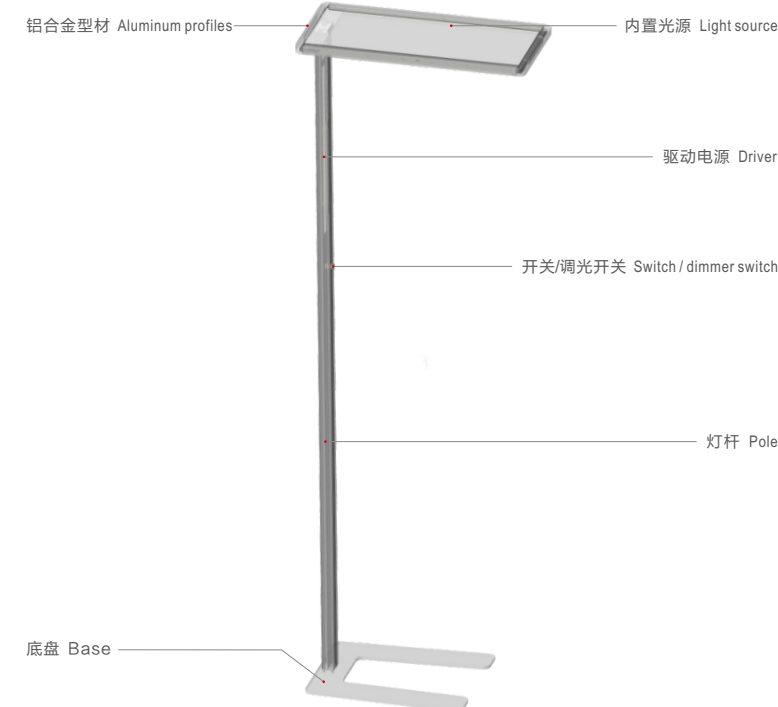

STARRY FLOOR LAMP/DESK READING LAMP 746A

Starry 星空

746A 落地灯/台面阅读灯

Floor lamp/
desk reading lamp technical data sheet

746 星空系列落地灯/台面阅读灯, 采用优质铝合金型材灯体, 外观尺寸比例科学, 结构合理, 线条流畅美观。先进的侧发光导光技术结合上下出光的直接+间接照明模式, 再加上高透光率光学级纯料PMMA导光板, 使其出光均匀无阴影、防眩光效果更好, 先进的热管理技术, 散热效果优异, 确保了灯具最大光输出的持续性及色温的一致性。746星空系列有吊灯、吸顶灯、壁灯、落地灯、台面阅读灯等。

应用场所: 办公室、学校、医院、酒店、商场、公共建筑、机场车站等。

746 series floor lamp/desk reading lamp with aluminum alloy structure integrated with advanced side light transmittance technology, direct and indirect light illuminating, high transmitting optical light guide PMMA plate create shadow free and uniform light output without any glare. Advance thermal management technology to ensure consistency of LED life span, color temperature and maximize output lumens. Suspended, ceiling surface mounted lamp, wall lamp, floor lamp, desk reading lamp are available for 746 series.

Applications: Offices, schools, hospitals, hotels, shopping malls, public buildings, airport halls etc.

产品细节 Details

规格参数 Technical Data

名称: 746A 落地灯/台面阅读灯
 类型: 落地灯/台面阅读灯
 灯体材料: 优质铝合金
 表面处理: 静电烤漆
 控光面罩: PMMA
 光源: SMD
 整灯光效: 90 lm/W
 显色指数: ≥ 83
 色温: 3000K / 4000K / 6500K
 输入电压: 220-240V
 驱动电源: 高转换率驱动电源
 灯具寿命: 3万小时
 电气等级: I

Product name: 746A Floor lamp/Desk reading lamp
Type: Floor lamp/Desk reading lamp
Housing material: High-quality Aluminum alloy
Surface finish: Electrostatic thermo-painting
Diffuser material: PMMA
Light source: SMD
Luminaire efficiency: 90 lm / W
CRI: ≥ 83
Color temperature: 3000K / 4000K / 6500K
Input voltage: 220-240V
Driver: High efficiency driver
Lifespan: 30000h
Electrical grade: I