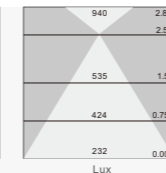

阅读灯
(Reading light)
CCT: 6500K
Colors: Silver /
White / Black

Item No 740A-DS1000T36W Power | Flux 36W / 3160 lm L*W*H 600*300*1045