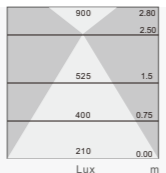

上下出光落地灯
(Up&down light)
CCT: 3000K
Colors: Silver /
White / Black

Item No 740A-LS1954T36W Power | Flux 36W / 3060 lm L*W*H 600*300*1954