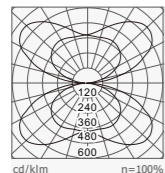

上下出光落地灯
(Up&down light)
CCT: 3000K
Colors: Silver /
White / Black

Item No 740A-LS1954T36W Power | Flux 36W / 3060 lm L*W*H 600*300*1954