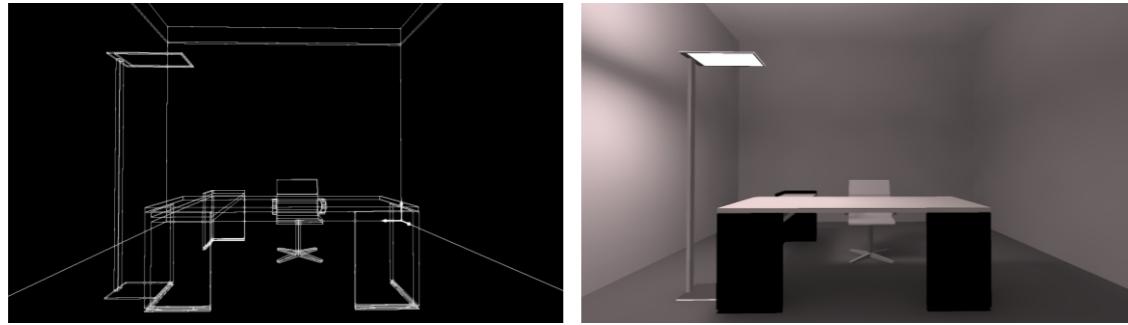

标准灯具 Standard single fitting