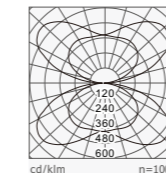

阅读灯
(Reading light)
CCT: 6500K
Colors: Silver /
White / Black

Item No 740A-DS1000T36W Power | Flux 36W / 3160 lm L*W*H 600*300*1045