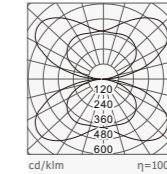

标准灯具 Standard single fitting

阅读灯
(Reading light)
 CCT: 3000K
 Colors: Silver /
 White / Black

Item No 740A-DS1000T36W Power | Flux 36W / 3060 lm L*W*H 600*300*1045

阅读灯
(Reading light)
 CCT: 4000K
 Colors: Silver /
 White / Black