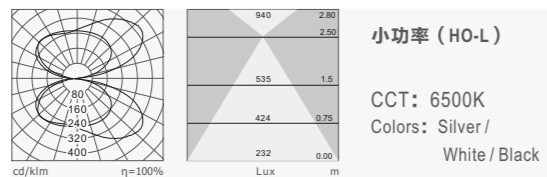

Item No	Power | Flux	L*W*H
740-VS590T18W	18W / 1570 lm	590*225*40
740-VS1150T36W	36W / 3100 lm	1150*225*40