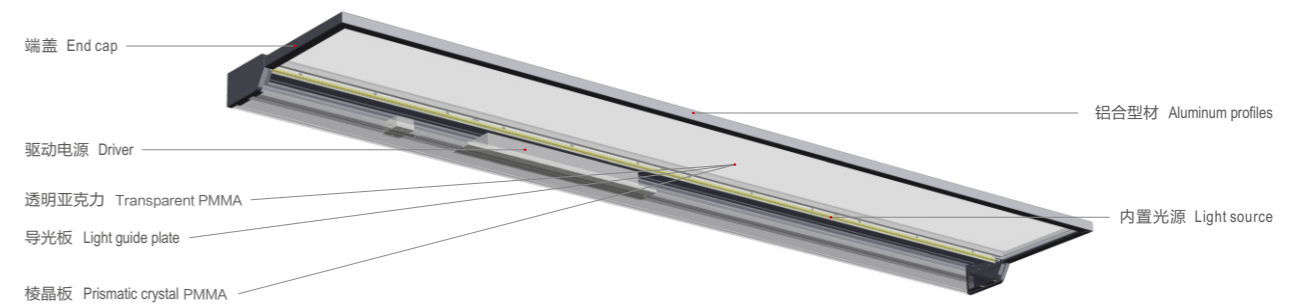

产品细节 Details

规格参数 Technical Data

名称: 740 壁灯
类型: 壁灯
灯体材料: 优质铝合金
表面处理: 静电烤漆
控光面罩: PMMA
光源: SMD
整灯光效: 85 lm/W
显色指数: ≥83
色温: 3000K/4000K/6500K
输入电压: 220-240V
驱动电源: 高转换率驱动电源
灯具寿命: 3万小时
电气等级: I

Product name: 740 Wall lamp
Type: Wall lamp
Surface finish: Electrostatic thermo-painting
Diffuser material: PMMA
Light source: SMD
Luminaire efficiency: 85 lm/W
CRI: ≥83
Color temperature: 3000K / 4000K / 6500K
Input voltage: 220-240V
Driver: High efficiency driver
Lifespan: 30000h
Electrical grade: I

Indoor 室内适用	General lighting 基础照明	High efficiency 高光效	Long life 长寿命	Anti glare 防眩光	Accurate light distribution 准配光
No flickering 无频闪	IP 20 Protection level 防护等级	Protective grounding 保护接地	Fire protection 防火	Low lumen depreciation 低光衰	color-temp changing 调色温驱动电源
Microwave sensor 微波感应控制	Emergency kits 应急照明组件	DALI	light control 光控	Wifi or Ble, Zigbee	1-10V 1-10V dimming 1-10V调光
China Compulsory Certification 3C认证	CE certification CE认证	CB certification CB认证