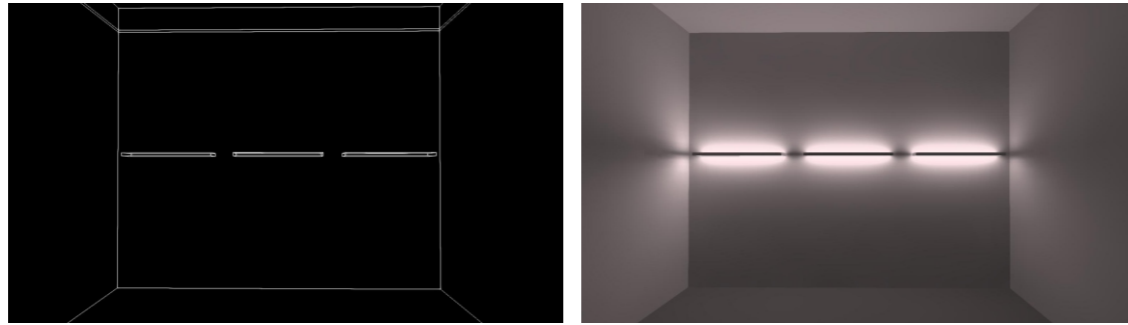

标准灯具 Standard single fitting

Item No	Power | Flux	L*W*H
740-VS590T18W	18W / 1530 lm	590*225*40
740-VS1150T36W	36W / 3060 lm	1150*225*40

Item No	Power | Flux	L*W*H
740-VS590T18W	18W / 1550 lm	590*225*40
740-VS1150T36W	36W / 3080 lm	1150*225*40

Item No	Power | Flux	L*W*H
740-VS590T18W	18W / 1570 lm	590*225*40
740-VS1150T36W	36W / 3100 lm	1150*225*40