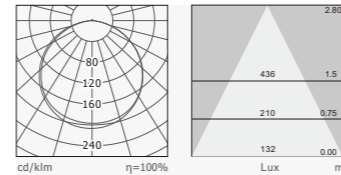

台面阅读灯
(Desk reading lights)
CCT: 4000K
Colors: Silver / White
Brown gray / Bblack

Item No	Power | Flux	L*W*H
901-DB1200H36W	36W / 3240 lm	1200*40*320
901-DB1800H54W	54W / 4860 lm	1800*40*320
901-DB2400H72W	72W / 6480 lm	2400*40*320

Item No	Power | Flux	L*W*H
901-DB1200H36W	36W / 3260 lm	1200*40*320
901-DB1800H54W	54W / 4880 lm	1800*40*320
901-DB2400H72W	72W / 6500 lm	2400*40*320