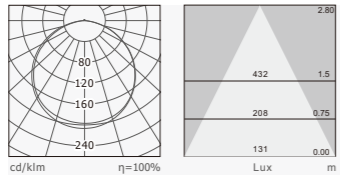

标准灯具 Standard single fitting

台面阅读灯
(Desk reading lights)
CCT: 3000K
Colors: Silver / White
Brown gray / Black

台面阅读灯
(Desk reading lights)
CCT: 4000K
Colors: Silver / White
Brown gray / Bblack

Item No	Power Flux	L*W*H
901-DB1200H36W	36W / 3240 lm	1200*40*320
901-DB1800H54W	54W / 4860 lm	1800*40*320
901-DB2400H72W	72W / 6480 lm	2400*40*320