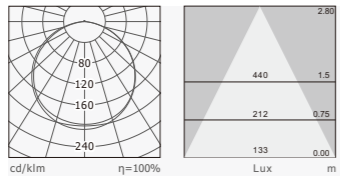

台面阅读灯
(Desk reading lights)
CCT: 6500K
Colors: Silver / White
Brown gray / Black

Item No	Power | Flux	L*W*H
901-DB1200H36W	36W / 3280 lm	1200*40*320
901-DB1800H54W	54W / 4920 lm	1800*40*320
901-DB2400H72W	72W / 6520 lm	2400*40*320