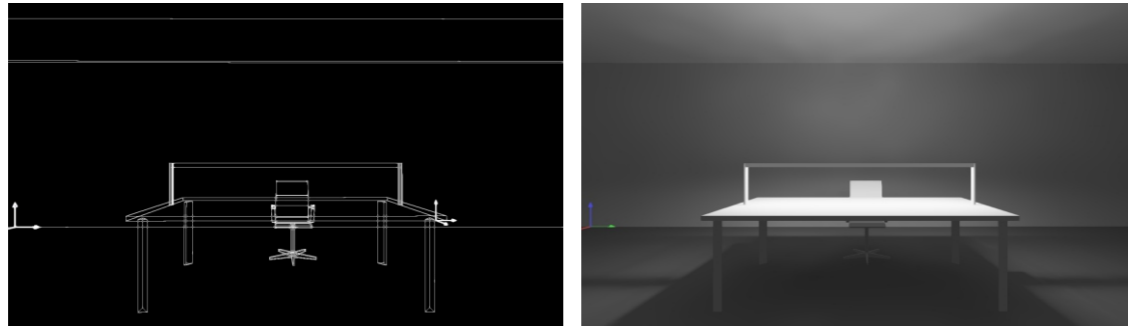

标准灯具 Standard single fitting

台面阅读灯
(Desk reading lights)
CCT: 3000K
Colors: Silver / White
Brown gray / Black

台面阅读灯
(Desk reading lights)
CCT: 4000K
Colors: Silver / White
Brown gray / Bblack

Item No	Power | Flux	L*W*H
901-DB1200H36W	36W / 3240 lm	1200*40*320
901-DB1800H54W	54W / 4860 lm	1800*40*320
901-DB2400H72W	72W / 6480 lm	2400*40*320

Item No	Power | Flux	L*W*H
901-DB1200H36W	36W / 3260 lm	1200*40*320
901-DB1800H54W	54W / 4880 lm	1800*40*320
901-DB2400H72W	72W / 6500 lm	2400*40*320

台面阅读灯
(Desk reading lights)
CCT: 6500K
Colors: Silver / White
Brown gray / Black

Item No	Power | Flux	L*W*H
901-DB1200H36W	36W / 3280 lm	1200*40*320
901-DB1800H54W	54W / 4920 lm	1800*40*320
901-DB2400H72W	72W / 6520 lm	2400*40*320

关联产品 Related products