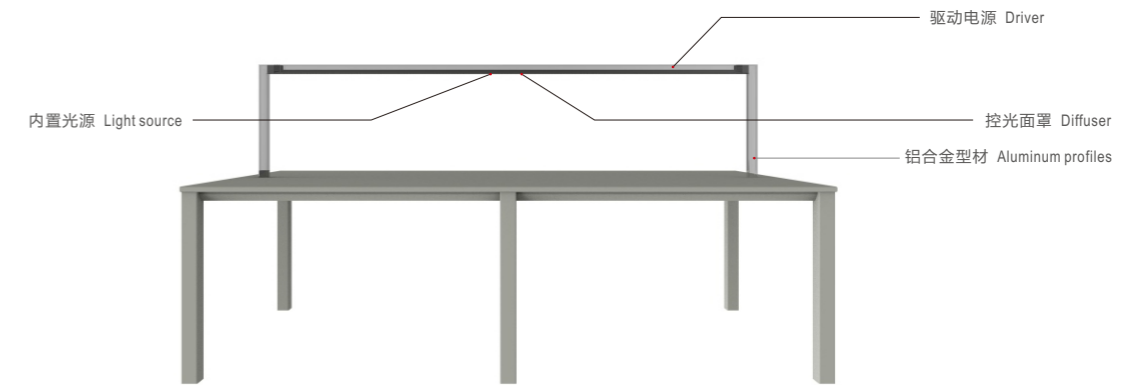

Jago 匠光

901 台面阅读灯

Desk reading lights technical data sheet

901 匠光线形台面阅读灯为简约式LED灯具，采用优质铝合金型材灯体，无螺丝压铸铝端盖，表面细沙氧化，阻燃PC蜂窝格栅面罩，灯具线条硬朗美观、外观尺寸比例科学，结构合理，安装维护方便灵活。灯具结合TIR控光技术，实现精准控制与高效率传递的统一，软开关技术体验耐贝西曲线舒缓而渐入佳境。先进的热管理技术，散热优异，确保了灯具最大光输出的持续性及色温的一致性。
应用场所：写字楼、学校、医院、高档超市、商场、酒店等公共建筑。

901 series desk reading lights with housing made of high pressure extruded aluminum construction, die-cast aluminum end caps with no visible screws, Surface treatment is the sand oxidation and Flame retardant PC honeycomb louver, UV and corrosion resistance, with beautiful appearance, the scientific proportion and reasonable dimensions, flexible installing methods, light body, excellent heat dissipation. The luminaire adopted TIR optic-control technology, achieve unification between precise control and high efficiency. Getting better with the "Lumbency curve" that brought by unique soft switch technology. Advanced thermal management technology to ensure consistency of LED life span, color temperature and maximize output lumens.

Applications: Office, Educational Institutes, Hospitals, Warehouses, Hospitality, Retails Etc.

产品细节 Details

规格参数 Technical Data

名称: 901 台面阅读灯	Product name: 901 Desk reading lights
类型: 台面阅读灯	Type: Desk reading lights
灯体材料: 优质铝合金	Housing material: Fine sand oxidation (silver/brown gray/black)
表面处理: 细沙氧化(银色/褐色/哑光黑) 哑光粉末喷涂(哑光白)	Matte powder coating (matte white)
控光面罩: 阻燃PC蜂窝格栅	Surface finish: Electrostatic thermo-painting
光源: SMD	Diffuser material: Flame-retardant PC honeycomb grille
整灯光效: 90 lm/W	Light source: SMD
显色指数: >90	Luminaire efficiency: 90 lm/W
色温: 3000K / 4000K / 6500K	CRI: >90
输入电压: 220V / 50Hz	Color temperature: 3000K / 4000K / 6500K
驱动电源: 高转换率驱动电源	Input voltage: 220V / 50Hz
灯具寿命: 3万小时	Driver: High efficiency driver
电气等级: I	Lifespan: 30000h
	Electrical grade: I