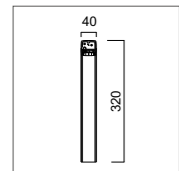

台面阅读灯
(Desk reading lights)
CCT: 6500K
Colors: Silver / White
Brown gray / Black

Item No	Power | Flux	L*W*H
901-DB1200H36W	36W / 3280 lm	1200*40*320
901-DB1800H54W	54W / 4920 lm	1800*40*320
901-DB2400H72W	72W / 6520 lm	2400*40*320