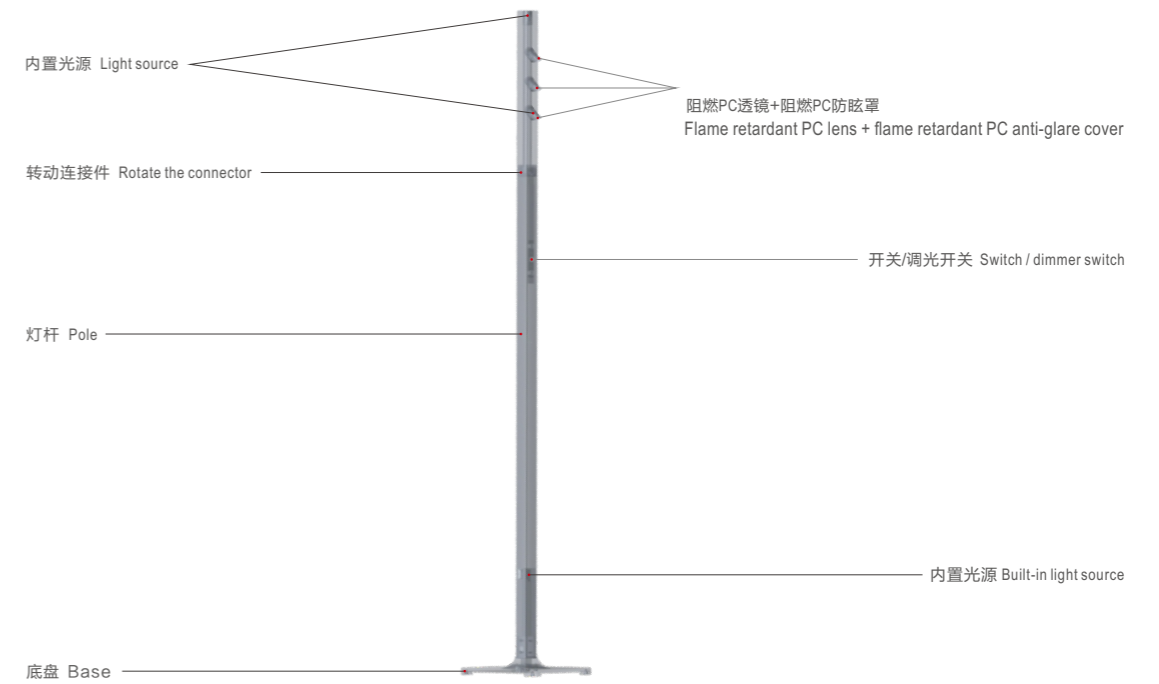

JAGO FLOOR LAMP 908

Jago 匠光

908 落地灯

Floor lamp technical data sheet

908 匠光线形落地灯为简约式LED灯具，采用优质铝合金型材灯体，无螺丝压铸铝端盖，表面细沙氧化，阻燃PC透镜+阻燃PC防眩罩，灯具线条硬朗美观、外观尺寸比例科学，结构合理，安装维护方便灵活。灯具结合TIR控光技术，实现精准控制与高效率传递的统一，软开关技术体验耐贝西曲线舒缓而渐入佳境。先进的热管理技术，散热优异，确保了灯具最大光输出的持续性及色温的一致性。

应用场所：写字楼、学校、医院、高档超市、商场、酒店等公共建筑。

908 series floor lamp linear LED luminaire, housing made of high pressure extruded aluminum construction, die-cast aluminum end caps with no visible screws, Surface treatment is the sand oxidation and Flame retardant PC lens + flame retardant PC anti-glare cover, UV and corrosion resistance, with beautiful appearance, the scientific proportion and reasonable dimensions, flexible installing methods, light body, excellent heat dissipation. The luminaire adopted TIR optic-control technology, achieve unification between precise control and high efficiency. Getting better with the "Lumbency curve" that brought by unique soft switch technology. Advanced thermal management technology to ensure consistency of LED life span, color temperature and maximize output lumens.

Applications: Office, Educational Institutes, Hospitals, Warehouses, Hospitality, Retails Etc.

产品细节 Details

规格参数 Technical Data

名称: 908 落地灯	Product name: 908 Floor lamp
类型: 落地灯	Type: Floor lamp
灯体材料: 优质铝合金	Housing material: High-quality Aluminum alloy
表面处理: 细沙氧化(银色/褐灰色/哑光黑) 哑光粉末喷涂(哑光白)	Surface finish: Fine sand oxidation (silver/brown gray/black) Matte powder coating (matte white)
控光面罩: 阻燃PC透镜+阻燃PC防眩罩	Diffuser material: Flame retardant PC lens + flame retardant PC anti-glare cover
光源: SMD	Light source: SMD
整灯光效: 80 lm/W	Luminaire efficiency: 80 lm/W
显色指数: >90	CRI: >90
色温: 3000K / 4000K	Color temperature: 3000K / 4000K
输入电压: 220V / 50Hz	Input voltage: 220V / 50Hz
驱动电源: 高转换率驱动电源	Driver: High efficiency driver
灯具寿命: 3万小时	Lifespan: 30000h
电气等级: III	Electrical grade: III

Item No 908-LB1700T25W Power | Flux 25W / 2020 lm L*W*H 1700*250*250

关联产品 Related products

P091

P091

↑

Jago 匠光系列 908落地灯 实景图