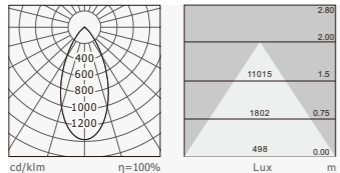

标准灯具 Standard single fitting

落地灯 (Floor lamp)

CCT: 3000K
Colors: Silver / White
Brown gray / Black

Item No 908-LB1700T25W Power | Flux 25W / 2000 lm L*W*H 1700*250*250