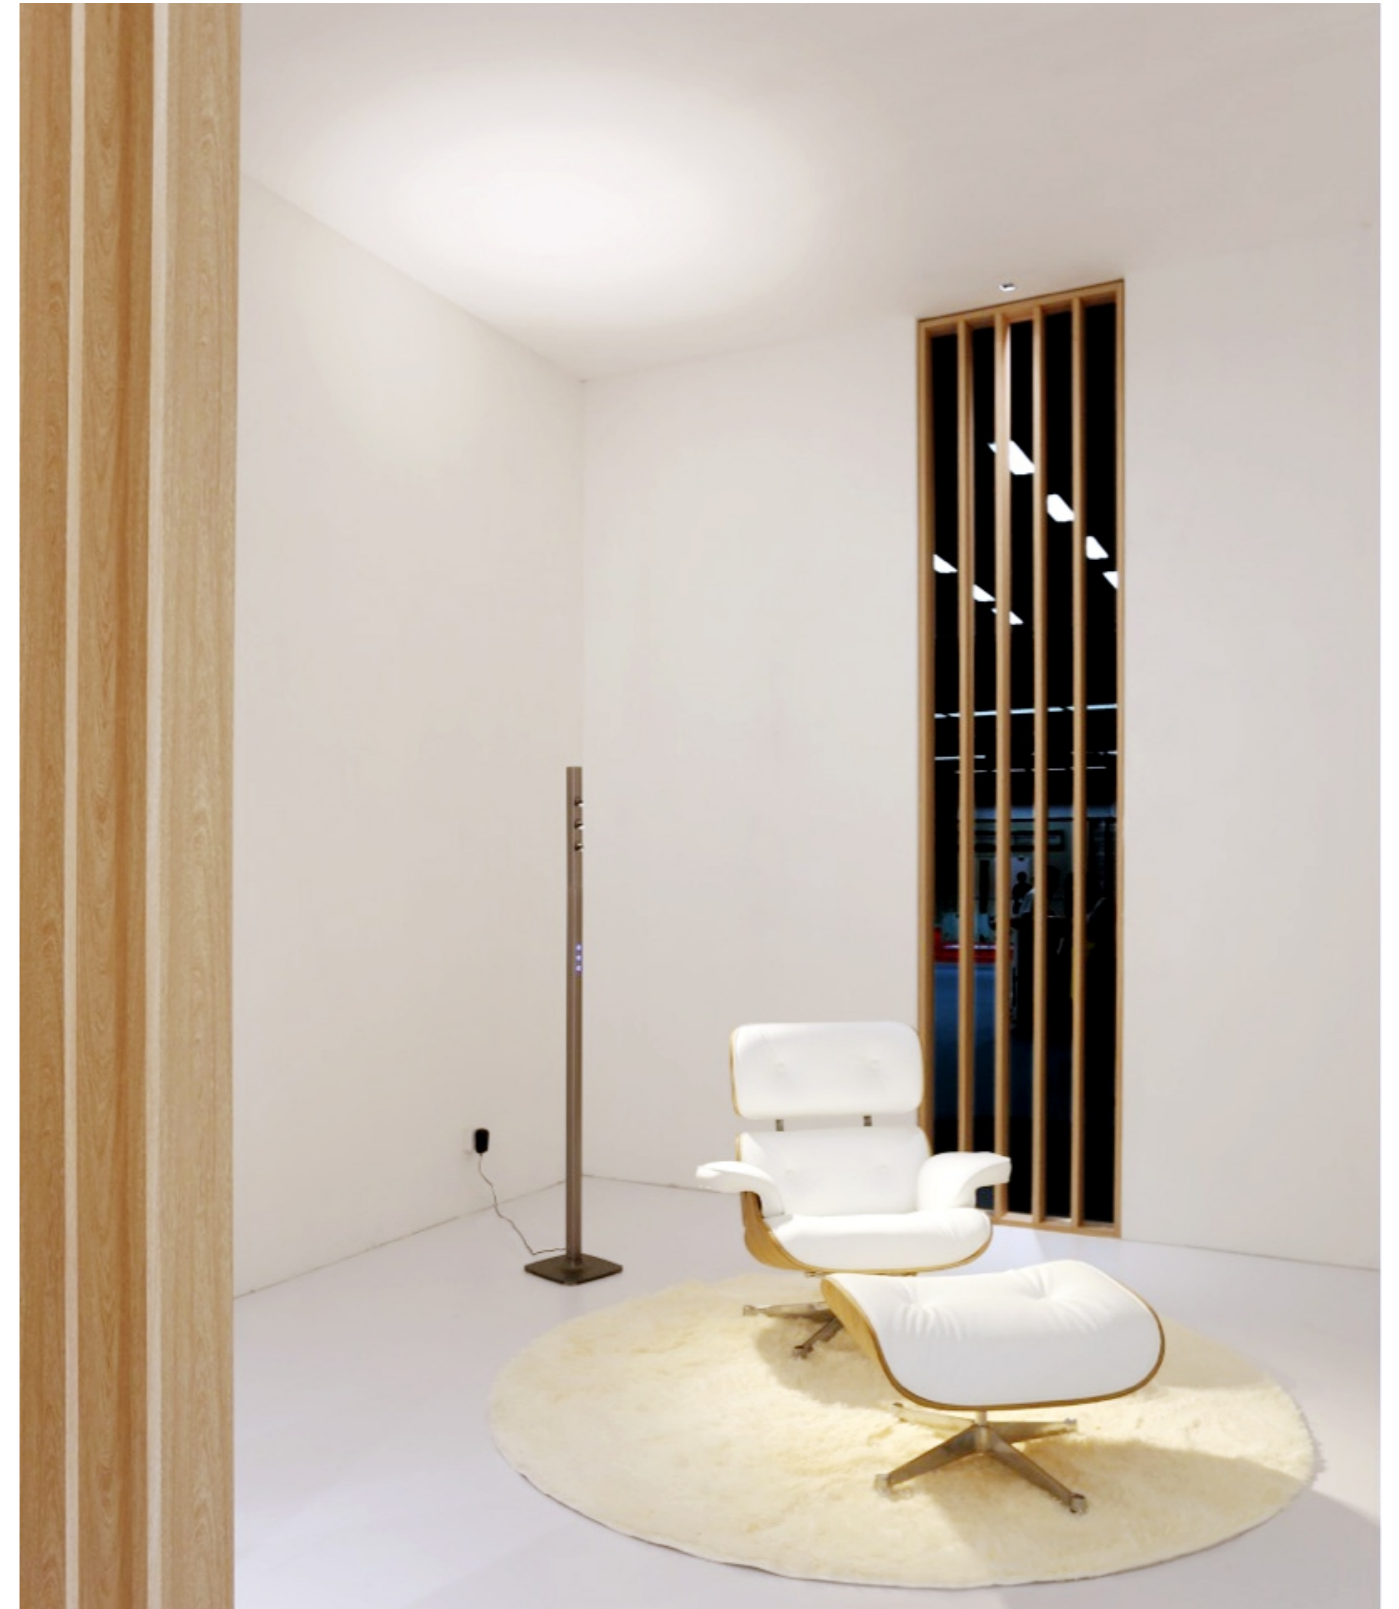

JAGO FLOOR LAMP 908

Jago 匠光

908 落地灯

Floor lamp technical data sheet

908 匠光线形落地灯为简约式LED灯具，采用优质铝合金型材灯体，无螺丝压铸铝端盖，表面细沙氧化，阻燃PC透镜+阻燃PC防眩罩，灯具线条硬朗美观、外观尺寸比例科学，结构合理，安装维护方便灵活。灯具结合TIR控光技术，实现精准控制与高效率传递的统一，软开关技术体验耐贝西曲线舒缓而渐入佳境。先进的热管理技术，散热优异，确保了灯具最大光输出的持续性及色温的一致性。

应用场所：写字楼、学校、医院、高档超市、商场、酒店等公共建筑。

908 series floor lamp linear LED luminaire, housing made of high pressure extruded aluminum construction, die-cast aluminum end caps with no visible screws, Surface treatment is the sand oxidation and Flame retardant PC lens + flame retardant PC anti-glare cover, UV and corrosion resistance, with beautiful appearance, the scientific proportion and reasonable dimensions, flexible installing methods, light body, excellent heat dissipation. The luminaire adopted TIR optic-control technology, achieve unification between precise control and high efficiency. Getting better with the "Lumbency curve" that brought by unique soft switch technology. Advanced thermal management technology to ensure consistency of LED life span, color temperature and maximize output lumens.

Applications: Office, Educational Institutes, Hospitals, Warehouses, Hospitality, Retails Etc.

产品细节 Details

规格参数 Technical Data

名称: 908 落地灯	Product name: 908 Floor lamp
类型: 落地灯	Type: Floor lamp
灯体材料: 优质铝合金	Housing material: High-quality Aluminum alloy
表面处理: 细沙氧化(银色/褐灰色/哑光黑) 哑光粉末喷涂(哑光白)	Surface finish: Fine sand oxidation (silver/brown gray/black) Matte powder coating (matte white)
控光面罩: 阻燃PC透镜+阻燃PC防眩罩	Diffuser material: Flame retardant PC lens + flame retardant PC anti-glare cover
光源: SMD	Light source: SMD
整灯光效: 80 lm/W	Luminaire efficiency: 80 lm/W
显色指数: >90	CRI: >90
色温: 3000K / 4000K	Color temperature: 3000K / 4000K
输入电压: 220V / 50Hz	Input voltage: 220V / 50Hz
驱动电源: 高转换率驱动电源	Driver: High efficiency driver
灯具寿命: 3万小时	Lifespan: 30000h
电气等级: III	Electrical grade: III

Item No 908-LB1700T25W Power | Flux 25W / 2020 lm L*W*H 1700*250*250

关联产品 Related products

P091

P091

↑

Jago 匠光系列 908落地灯 实景图