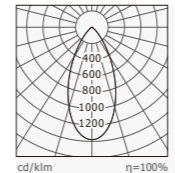

落地灯 (Floor lamp)

CCT: 4000K
Colors: Silver / White
Brown gray / Black

Item No 908-LB1700T25W Power | Flux 25W / 2020 lm L*W*H 1700*250*250