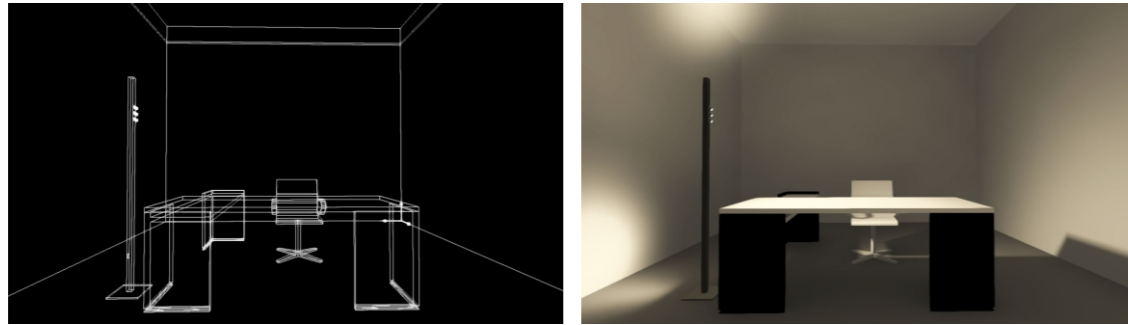

标准灯具 Standard single fitting

落地灯 (Floor lamp)

CCT: 3000K
Colors: Silver / White
Brown gray / Black

Item No 908-LB1700T25W Power | Flux 25W / 2000 lm L*W*H 1700*250*250

落地灯 (Floor lamp)

CCT: 4000K
Colors: Silver / White
Brown gray / Black

Item No 908-LB1700T25W Power | Flux 25W / 2020 lm L*W*H 1700*250*250

关联产品 Related products

P091

P091