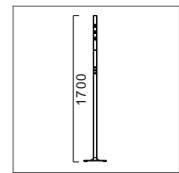

标准灯具 Standard single fitting

落地灯 (Floor lamp)

CCT: 3000K
Colors: Silver / White
Brown gray / Black

Item No 908-LB1700T25W Power | Flux 25W / 2000 lm L*W*H 1700*250*250

落地灯 (Floor lamp)

CCT: 4000K
Colors: Silver / White
Brown gray / Black

Item No 908-LB1700T25W Power | Flux 25W / 2020 lm L*W*H 1700*250*250

关联产品 Related products

P091

P091

↑

Jago 匠光系列 908落地灯 实景图