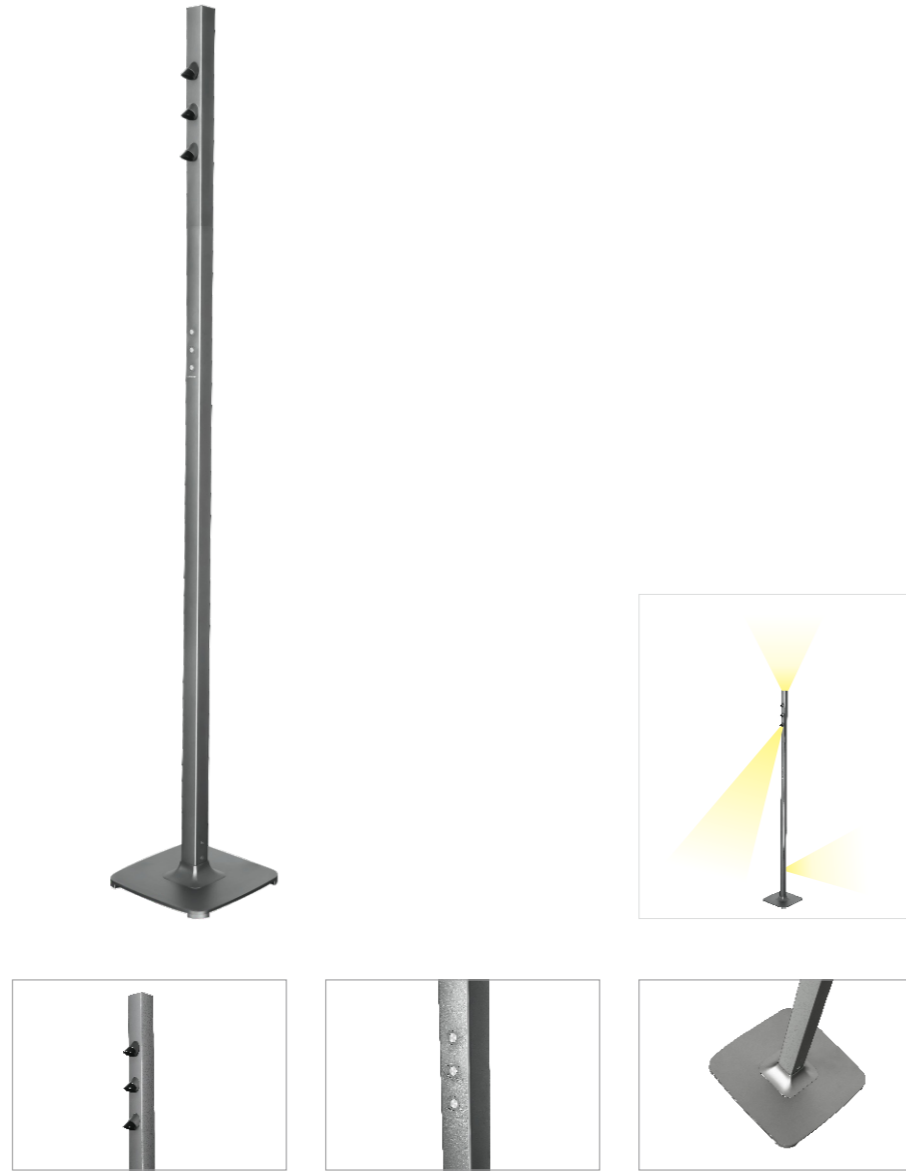

JAGO FLOOR LAMP 908

Jago 匠光

908 落地灯

Floor lamp technical data sheet

908 匠光线形落地灯为简约式LED灯具，采用优质铝合金型材灯体，无螺丝压铸铝端盖，表面细沙氧化，阻燃PC透镜+阻燃PC防眩罩，灯具线条硬朗美观、外观尺寸比例科学，结构合理，安装维护方便灵活。灯具结合TIR控光技术，实现精准控制与高效率传递的统一，软开关技术体验耐贝西曲线舒缓而渐入佳境。先进的热管理技术，散热优异，确保了灯具最大光输出的持续性及色温的一致性。

应用场所：写字楼、学校、医院、高档超市、商场、酒店等公共建筑。

908 series floor lamp linear LED luminaire, housing made of high pressure extruded aluminum construction, die-cast aluminum end caps with no visible screws, Surface treatment is the sand oxidation and Flame retardant PC lens + flame retardant PC anti-glare cover, UV and corrosion resistance, with beautiful appearance, the scientific proportion and reasonable dimensions, flexible installing methods, light body, excellent heat dissipation. The luminaire adopted TIR optic-control technology, achieve unification between precise control and high efficiency. Getting better with the "Lumbency curve" that brought by unique soft switch technology. Advanced thermal management technology to ensure consistency of LED life span, color temperature and maximize output lumens.

Applications: Office, Educational Institutes, Hospitals, Warehouses, Hospitality, Retails Etc.

产品细节 Details

规格参数 Technical Data

名称: 908 落地灯	Product name: 908 Floor lamp
类型: 落地灯	Type: Floor lamp
灯体材料: 优质铝合金	Housing material: High-quality Aluminum alloy
表面处理: 细沙氧化(银色/褐灰色/哑光黑) 哑光粉末喷涂(哑光白)	Surface finish: Fine sand oxidation (silver/brown gray/black) Matte powder coating (matte white)
控光面罩: 阻燃PC透镜+阻燃PC防眩罩	Diffuser material: Flame retardant PC lens + flame retardant PC anti-glare cover
光源: SMD	Light source: SMD
整灯光效: 80 lm/W	Luminaire efficiency: 80 lm/W
显色指数: >90	CRI: >90
色温: 3000K / 4000K	Color temperature: 3000K / 4000K
输入电压: 220V / 50Hz	Input voltage: 220V / 50Hz
驱动电源: 高转换率驱动电源	Driver: High efficiency driver
灯具寿命: 3万小时	Lifespan: 30000h
电气等级: III	Electrical grade: III