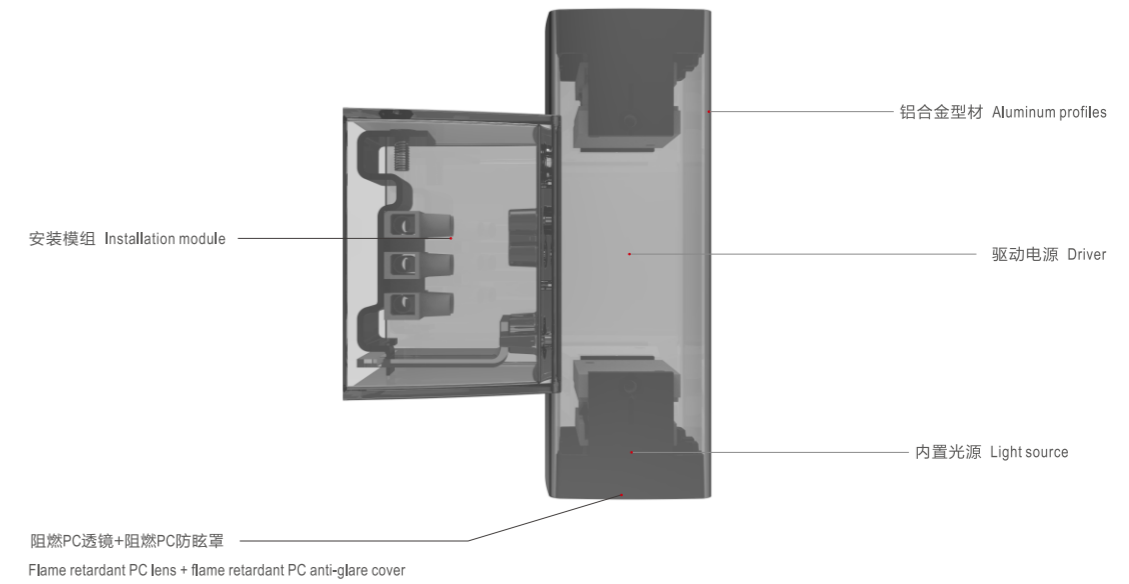

产品细节 Details

规格参数 Technical Data

名称: 904 壁灯
类型: 壁灯
灯体材料: 优质铝合金
表面处理: 细沙氧化(银色/褐灰色/哑光黑)
哑光粉末喷涂(哑光白)
控光面罩: 阻燃PC透镜+阻燃PC防眩罩
光源: SMD
整灯光效: 80 lm/W
显色指数: >90
色温: 3000K / 4000K
输入电压: 220V / 50Hz
驱动电源: 高转换率驱动电源
灯具寿命: 3万小时
电气等级: II

Product name: 904 Wall lamp
Type: Wall lamp
Housing material: High-quality Aluminum alloy
Surface finish: Fine sand oxidation (silver/brown gray/black)
Matte powder coating (matte white)
Diffuser material: Flame retardant PC lens + flame retardant PC anti-glare cover
Light source: SMD
Luminaire efficiency: 80 lm/W
CRI: >90
Color temperature: 3000K / 4000K
Input voltage: 220V / 50Hz
Driver: High efficiency driver
Lifespan: 30000h
Electrical grade: II

Indoor 室内适用	General lighting 基础照明	High efficiency 高光效	Clear color 高显指	Long life 重点照明	Long life 长寿命
Anti glare 防眩光	Accurate light distribution 准配光	No flickering 无频闪	IP 20 Protection level 防护等级	Double insulated structure 双重绝缘结构	Fire protection 防火
Low lumen depreciation 低光衰	Microwave sensor 微波感应控制	DALI	light control 光控	Wifi or Ble, Zigbee	1-10V 1-10V dimming 1-10V调光
China Compulsory Certification 3C认证	CE certification CE认证	CB certification CB认证