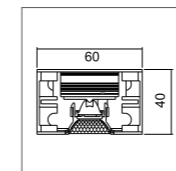

壁灯
(Wall mounted luminaires)
CCT: 3000K
Colors: Silver / White
Brown gray / Black

Item No	Power | Flux	L*W*H
904-VB100T6W	6W / 500 lm	100*86*40

壁灯
(Wall mounted luminaires)
CCT: 4000K
Colors: Silver / White
Brown gray / Black

Item No	Power | Flux	L*W*H
904-VB100T6W	6W / 520 lm	100*86*40