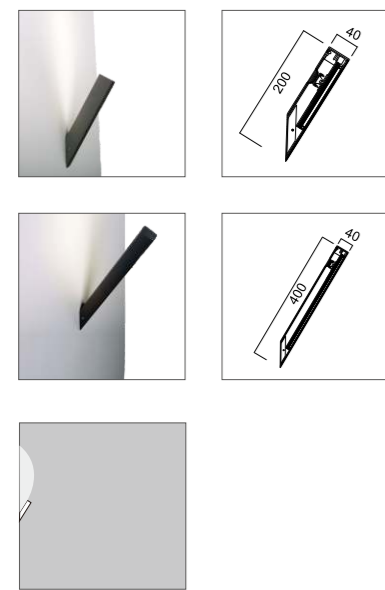

标准灯具 Standard single fitting