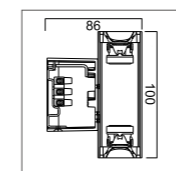

标准灯具 Standard single fitting

壁灯
(Wall mounted luminaires)
CCT: 3000K
Colors: Silver / White
Brown gray / Black

Item No	Power | Flux	L*W*H
904-VB200T3W	3W / 240 lm	200*40*40
904-VB400T3W	3W / 240 lm	400*40*40

壁灯
(Wall mounted luminaires)
CCT: 4000K
Colors: Silver / White
Brown gray / Black

Item No	Power | Flux	L*W*H
904-VB200T3W	3W / 260 lm	200*40*40
904-VB400T3W	3W / 260 lm	400*40*40

壁灯
(Wall mounted luminaires)
CCT: 3000K
Colors: Silver / White
Brown gray / Black

Item No	Power | Flux	L*W*H
904-VB65T3W	3W / 260 lm	65*40*40

壁灯
(Wall mounted luminaires)
CCT: 4000K
Colors: Silver / White
Brown gray / Black

Item No	Power | Flux	L*W*H
904-VB65T3W	3W / 280 lm	65*40*40

壁灯
(Wall mounted luminaires)
CCT: 3000K
Colors: Silver / White
Brown gray / Black

Item No	Power | Flux	L*W*H
904-VB100T6W	6W / 500 lm	100*86*40

壁灯
(Wall mounted luminaires)
CCT: 4000K
Colors: Silver / White
Brown gray / Black

Item No	Power | Flux	L*W*H
904-VB100T6W	6W / 520 lm	100*86*40

关联产品 Related products