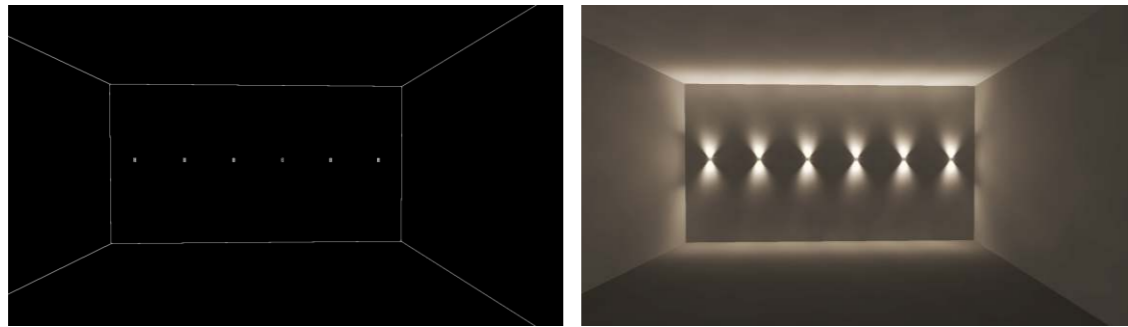

标准灯具 Standard single fitting