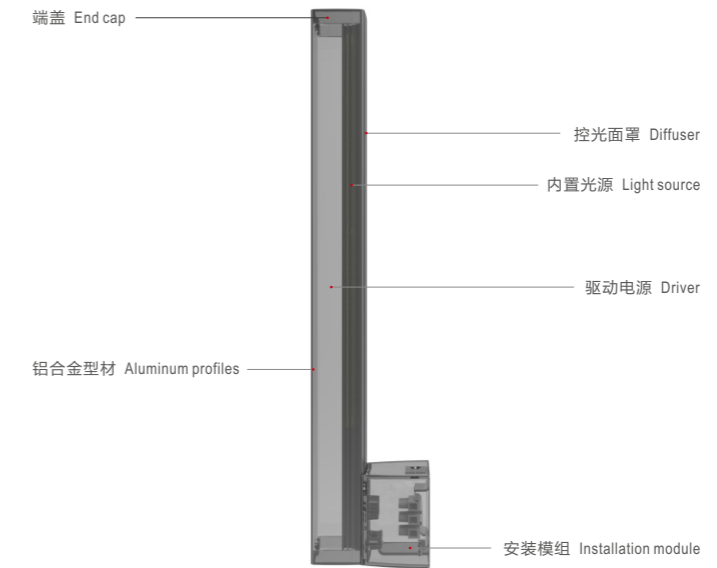

Jago 匠光

901 壁灯

Wall mounted luminaires technical data sheet

901 匠光线形壁灯为简约式LED灯具，采用优质铝合金型材灯体，无螺丝压铸铝端盖，表面细沙氧化，阻燃PC蜂窝格栅面罩，灯具线条硬朗美观、外观尺寸比例科学，结构合理，安装维护方便灵活。灯具结合TIR控光技术，实现精准控制与高效率传递的统一，软开关技术体验耐贝西曲线舒缓而渐入佳境。先进的热管理技术，散热优异，确保了灯具最大光输出的持续性及色温的一致性。
应用场所：写字楼、学校、医院、高档超市、商场、酒店等公共建筑。

901 series Wall mounted linear LED luminarie, housing made of high pressure extruded aluminum construction, die-cast aluminum end caps with no visible screws, Surface treatment is the sand oxidation and Flame retardant PC honeycomb louver, UV and corrosion resistance, with beautiful appearance, the scientific proportion and reasonable dimensions, flexible installing methods, light body, excellent heat dissipation. The luminaire adopted TIR optic-control technology, achieve unification between precise control and high efficiency. Getting better with the "Lumbency curve" that brought by unique soft switch technology. Advanced thermal management technology to ensure consistency of LED life span, color temperature and maximize output lumens.

Applications: Office, Educational Institutes, Hospitals, Warehouses, Hospitality, Retails Etc.

产品细节 Details

规格参数 Technical Data

名称: 901 壁灯	Product name: 901 Wall lamp
类型: 壁灯	Type: Wall lamp
灯体材料: 优质铝合金	Housing material: High-quality Aluminum alloy
表面处理: 细沙氧化(银色/褐灰色/哑光黑) 哑光粉末喷涂(哑光白)	Surface finish: Fine sand oxidation (silver/brown gray/black) Matte powder coating (matte white)
控光面罩: 阻燃PC蜂窝格栅	Diffuser material: Flame-retardant PC honeycomb grille
光源: SMD	Light source: SMD
整灯光效: 90 lm/W	Luminaire efficiency: 90 lm/W
显色指数: >90	CRI: >90
色温: 3000K/4000K	Color temperature: 3000K / 4000K
输入电压: 220V / 50Hz	Input voltage: 220V / 50Hz
驱动电源: 高转换率驱动电源	Driver: High efficiency driver
灯具寿命: 3万小时	Lifespan: 30000h
电气等级: I	Electrical grade: I