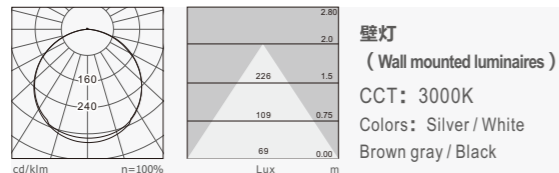

标准灯具 Standard single fitting