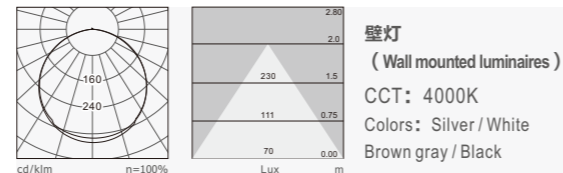

Item No   Power | Flux   L*W*H
901-VB400H8.4W   8.4W / 756 lm   53*86*400