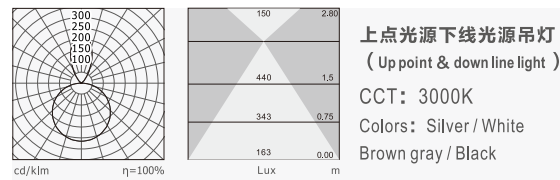

标准灯具 Standard single fitting

上点光源下线光源吊灯
(Up point & down line light)
CCT: 3000K
Colors: Silver / White
Brown gray / Black

Item No	Power | Flux	L*W*H
910-SB1200H18W	18W / 1530 lm	1200*40*40
910-SB1800H27W	27W / 2295 lm	1800*40*40
910-SB1200H36W	36W / 3060 lm	1200*40*40
910-SB1800H54W	54W / 4590 lm	1800*40*40