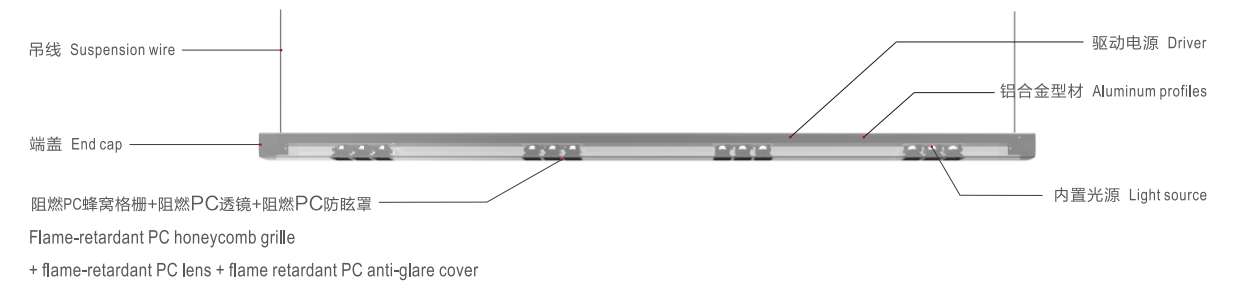

产品细节 Details

Jago 匠光

910 吊灯

Suspended luminaires technical data sheet

910 匠光线形吊灯为简约式LED灯具，采用优质铝合金型材灯体，无螺丝压铸铝端盖，表面细沙氧化，阻燃PC蜂窝格栅+阻燃PC透镜+阻燃PC防眩罩，灯具线条硬朗美观、外观尺寸比例科学，结构合理，安装维护方便灵活。灯具结合TIR控光技术，实现精准控制与高效率传递的统一，软开关技术体验耐贝西曲线舒缓而渐入佳境。先进的热管理技术，散热优异，确保了灯具最大光输出的持续性及色温的一致性。

应用场所：写字楼、学校、医院、高档超市、商场、酒店等公共建筑。

910 series suspend mounted linear LED luminaire, housing made of high pressure extruded aluminum construction, die-cast aluminum end caps with no visible screws, Surface treatment is the sand oxidation and Flame-retardant PC honeycomb grille + flame-retardant PC lens + flame retardant PC anti-glare cover, UV and corrosion resistance, with beautiful appearance, the scientific proportion and reasonable dimensions, flexible installing methods, light body, excellent heat dissipation. The luminaire adopted TIR optic-control technology, achieve unification between precise control and high efficiency. Getting better with the "Lumbency curve" that brought by unique soft switch technology. Advanced thermal management technology to ensure consistency of LED life span, color temperature and maximize output lumens.

Applications: Office, Educational Institutes, Hospitals, Warehouses, Hospitality, Retails Etc.

规格参数 Technical Data

名称：910 吊灯
 类型：吊灯
 灯体材料：优质铝合金
 表面处理：细沙氧化(银色/褐灰色/哑光黑)
 哑光粉末喷涂(哑光白)
 控光面罩：阻燃PC蜂窝格栅+阻燃PC透镜+阻燃PC防眩罩
 光源：SMD
 整灯光效：85 lm/W
 显色指数：>90
 色温：3000K / 4000K / 6500K
 输入电压：220V / 50Hz
 驱动电源：高转换率驱动电源
 灯具寿命：3万小时
 电气等级：I

Product name: 910 Suspended luminaire
Type: Suspended
Housing material: High-quality Aluminum alloy
Surface finish: Fine sand oxidation (silver/brown gray/black)
 Matte powder coating (matte white)
Diffuser material: Flame-retardant PC honeycomb grille
 + flame-retardant PC lens + flame retardant PC anti-glare cover
Light source: SMD
Luminaire efficiency: 85 lm /W
CRI: >90
Color temperature: 3000K / 4000K / 6500K
Input voltage: 220V / 50Hz
Driver: High efficiency driver
Lifespan: 30000h
Electrical grade: I