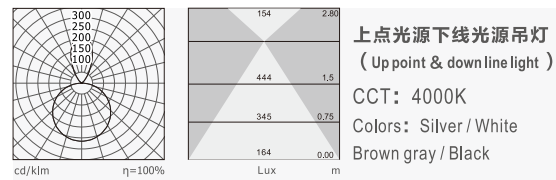

上点光源下线光源吊灯
(Up point & down line light)
CCT: 4000K
Colors: Silver / White
Brown gray / Black

Item No	Power | Flux	L*W*H
910-SB1200H18W	18W / 1550 lm	1200*40*40
910-SB1800H27W	27W / 2315 lm	1800*40*40
910-SB1200H36W	36W / 3080 lm	1200*40*40
910-SB1800H54W	54W / 4610 lm	1800*40*40