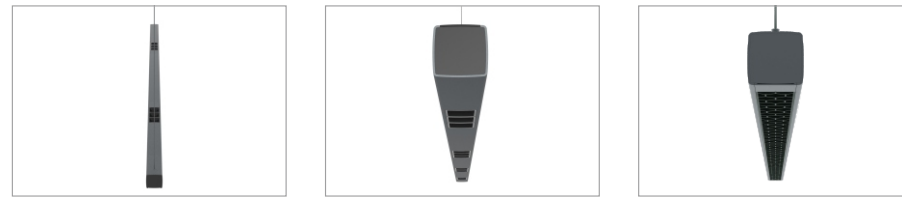

产品细节 Details

Jago 匠光

910 吊灯

Suspended luminaires technical data sheet

910 匠光线形吊灯为简约式LED灯具，采用优质铝合金型材灯体，无螺丝压铸铝端盖，表面细沙氧化，阻燃PC蜂窝格栅+阻燃PC透镜+阻燃PC防眩罩，灯具线条硬朗美观、外观尺寸比例科学，结构合理，安装维护方便灵活。灯具结合TIR控光技术，实现精准控制与高效率传递的统一，软开关技术体验耐贝西曲线舒缓而渐入佳境。先进的热管理技术，散热优异，确保了灯具最大光输出的持续性及色温的一致性。

应用场所：写字楼、学校、医院、高档超市、商场、酒店等公共建筑。

910 series suspend mounted linear LED luminaire, housing made of high pressure extruded aluminum construction, die-cast aluminum end caps with no visible screws, Surface treatment is the sand oxidation and Flame-retardant PC honeycomb grille + flame-retardant PC lens + flame retardant PC anti-glare cover, UV and corrosion resistance, with beautiful appearance, the scientific proportion and reasonable dimensions, flexible installing methods, light body, excellent heat dissipation. The luminaire adopted TIR optic-control technology, achieve unification between precise control and high efficiency. Getting better with the "Lumbency curve" that brought by unique soft switch technology. Advanced thermal management technology to ensure consistency of LED life span, color temperature and maximize output lumens.

Applications: Office, Educational Institutes, Hospitals, Warehouses, Hospitality, Retails Etc.

规格参数 Technical Data

名称：910 吊灯
 类型：吊灯
 灯体材料：优质铝合金
 表面处理：细沙氧化(银色/褐灰色/哑光黑)
 哑光粉末喷涂(哑光白)
 控光面罩：阻燃PC蜂窝格栅+阻燃PC透镜+阻燃PC防眩罩
 光源：SMD
 整灯光效：85 lm/W
 显色指数：>90
 色温：3000K / 4000K / 6500K
 输入电压：220V / 50Hz
 驱动电源：高转换率驱动电源
 灯具寿命：3万小时
 电气等级：I

Product name: 910 Suspended luminaire
Type: Suspended
Housing material: High-quality Aluminum alloy
Surface finish: Fine sand oxidation (silver/brown gray/black)
 Matte powder coating (matte white)
Diffuser material: Flame-retardant PC honeycomb grille
 + flame-retardant PC lens + flame retardant PC anti-glare cover
Light source: SMD
Luminaire efficiency: 85 lm /W
CRI: >90
Color temperature: 3000K / 4000K / 6500K
Input voltage: 220V / 50Hz
Driver: High efficiency driver
Lifespan: 30000h
Electrical grade: I